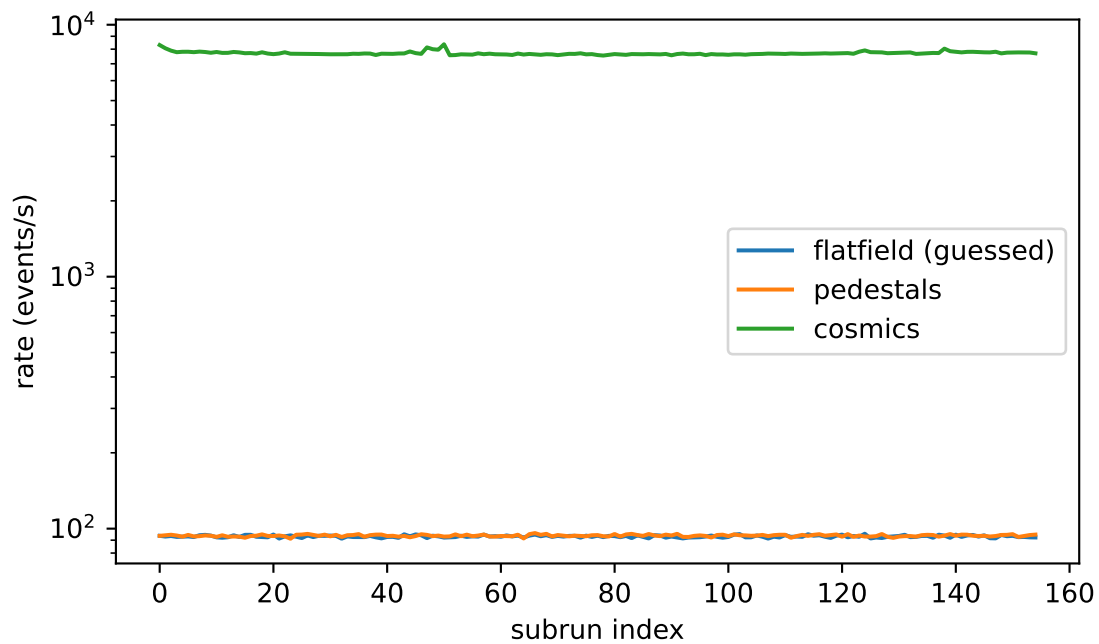

datacheck\_dl1\_LST-1.Run19565.h5

First shower event UTC:

(from Dragon time): 2024-11-05 02:19:20.944960

# PEDESTALS, pixel-wise charge info

### Pedestal mean charge (p.e.)