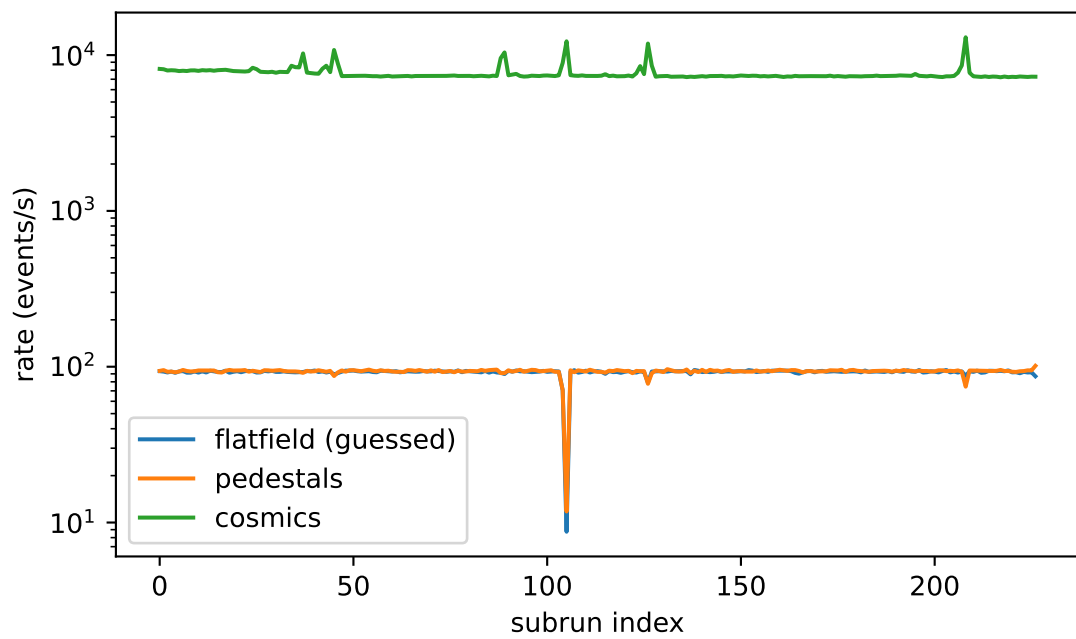

datacheck_dl1_LST-1.Run19575.h5

First shower event UTC:

(from Dragon time): 2024-11-05 05:32:19.923956

PEDESTALS, pixel-wise charge info

Pedestal mean charge (p.e.)

Pedestal charge std dev (p.e.)

FLATFIELD, pixel-wise charge info

Flat-field mean charge (p.e.)

Flat-field charge std dev (p.e.)