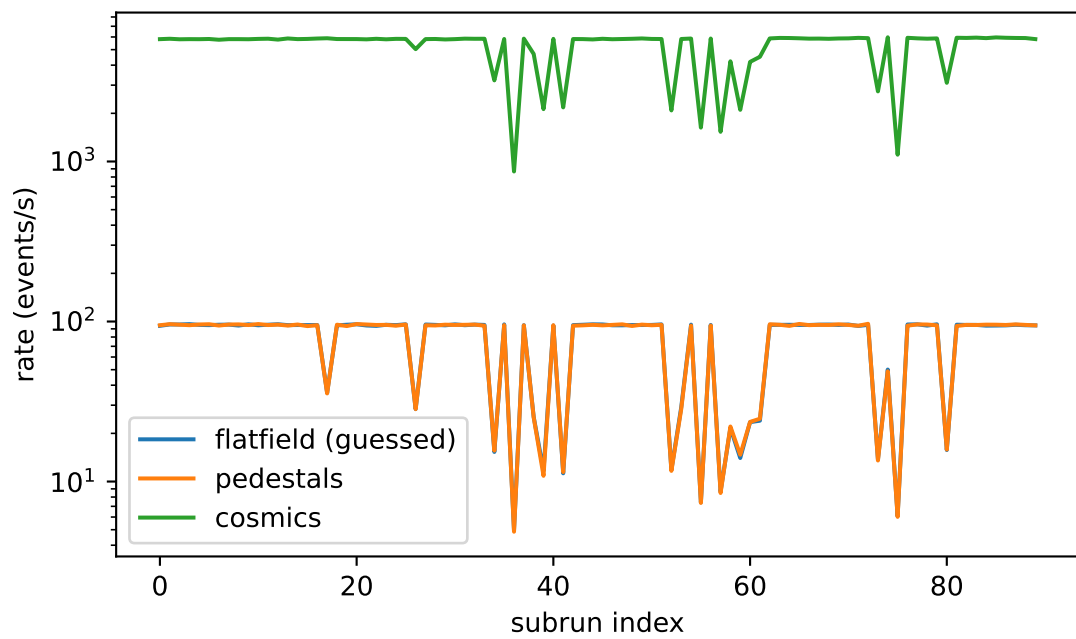

datacheck_dl1_LST-1.Run08114.h5

First shower event UTC:

(from Dragon time): 2022-05-04 04:44:52.506889

PEDESTALS, pixel-wise charge info

Pedestal mean charge (p.e.)

Pedestal charge std dev (p.e.)