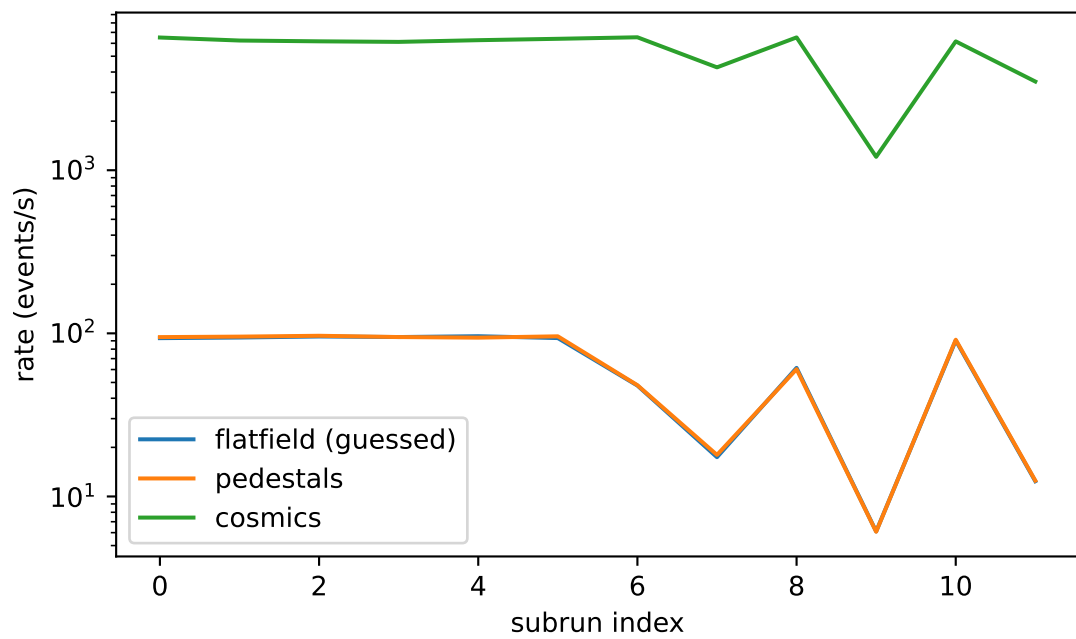

datacheck\_dl1\_LST-1.Run08184.h5

First shower event UTC:

(from Dragon time): 2022-05-05 23:24:39.745865

# PEDESTALS, pixel-wise charge info

### Pedestal mean charge (p.e.)