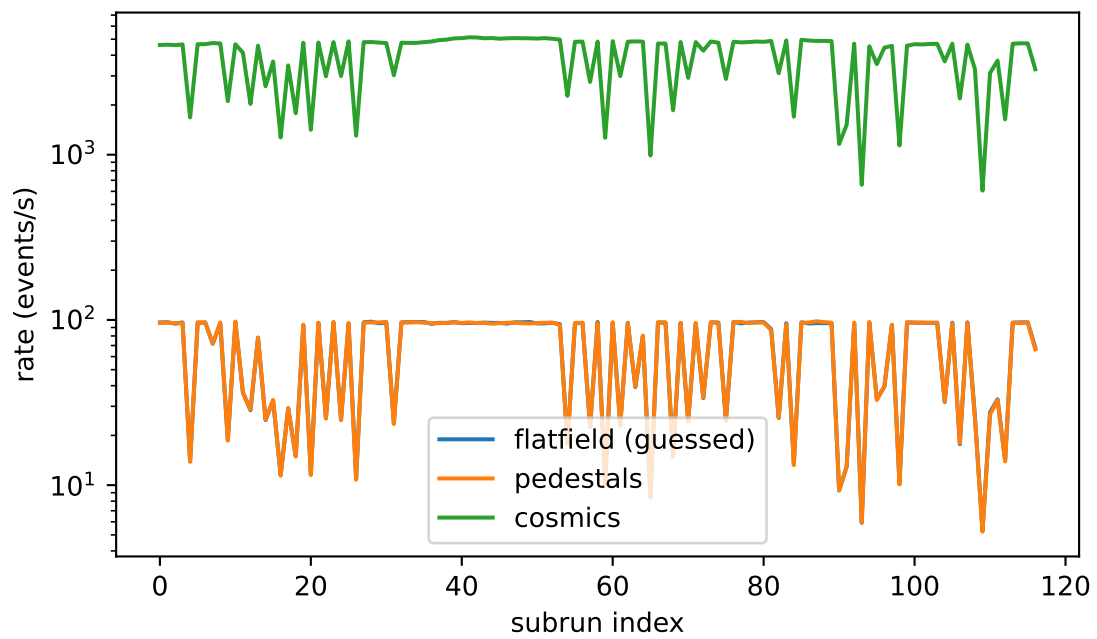

datacheck_dl1_LST-1.Run08188.h5

First shower event UTC:

(from Dragon time): 2022-05-06 00:16:53.618743

+1.6517900000e9

PEDESTALS, pixel-wise charge info

Pedestal mean charge (p.e.)

Pedestal charge std dev (p.e.)