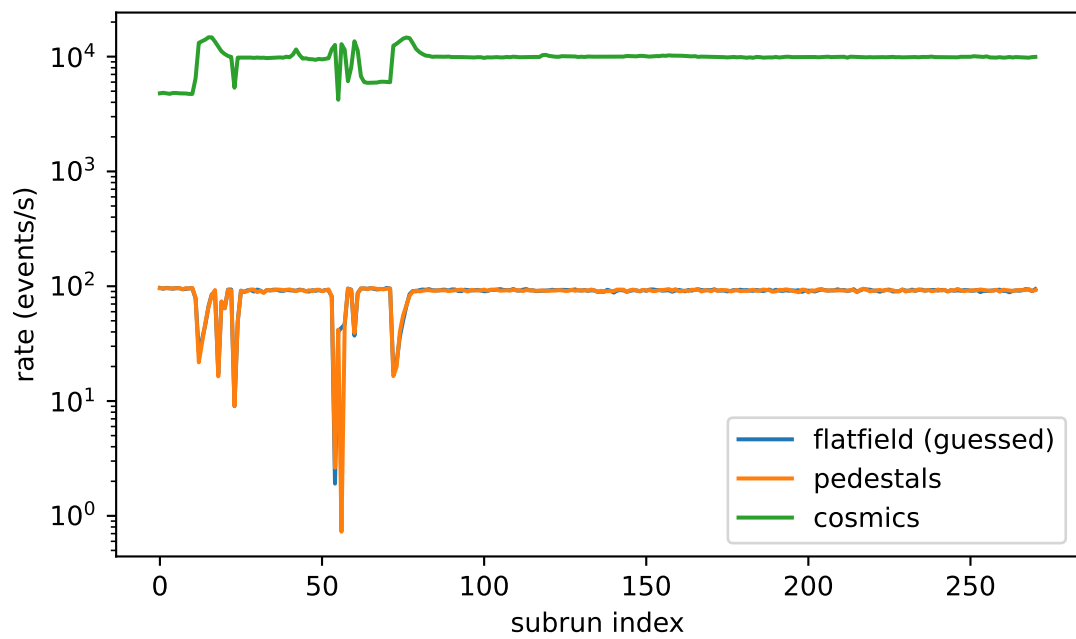

datacheck_dl1_LST-1.Run08872.h5

First shower event UTC:

(from Dragon time): 2022-06-24 01:25:51.611182

+1.6560300000e9

PEDESTALS, pixel-wise charge info

Pedestal mean charge (p.e.)

Pedestal charge std dev (p.e.)