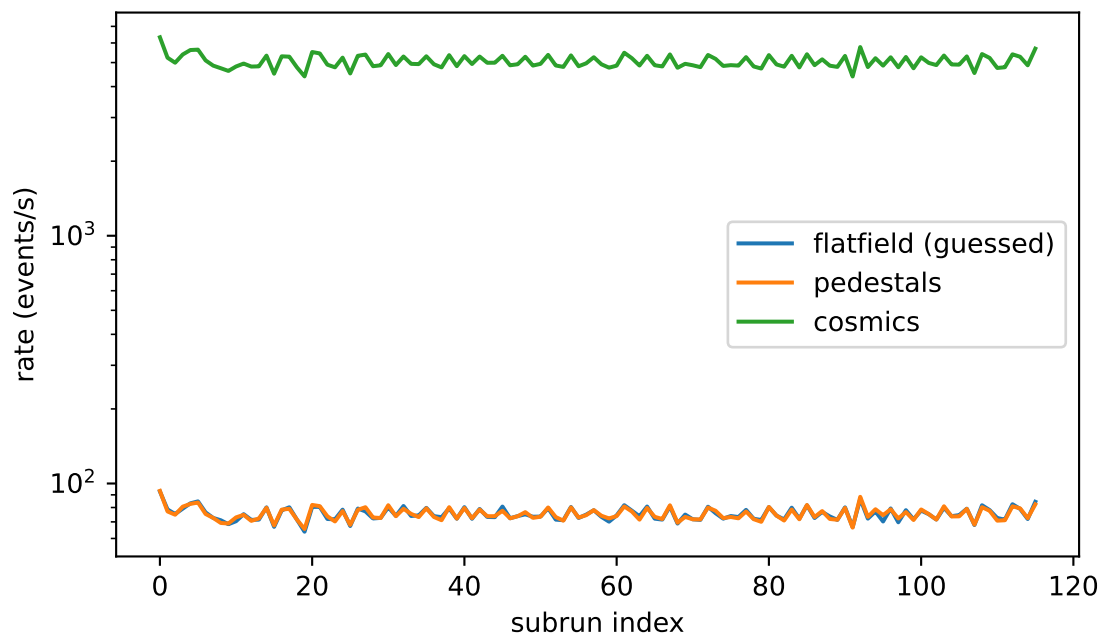

datacheck_dl1_LST-1.Run09361.h5

First shower event UTC:

(from Dragon time): 2022-09-23 02:24:40.096812

+1.6639000000e9

PEDESTALS, pixel-wise charge info

Pedestal mean charge (p.e.)

Pedestal charge std dev (p.e.)