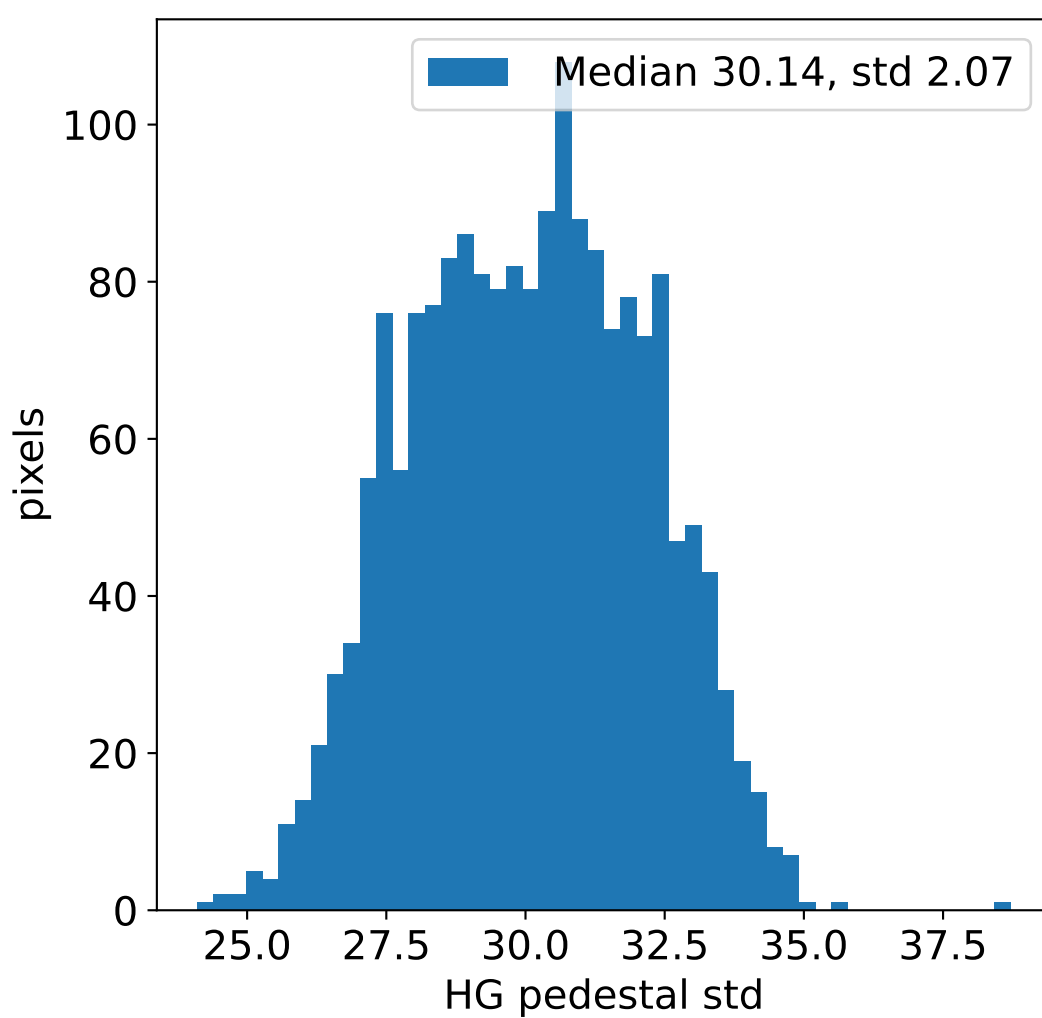

Run 3630, integration on 12 samples

Run 3630, pixel 0

Run 3630, pixel 0