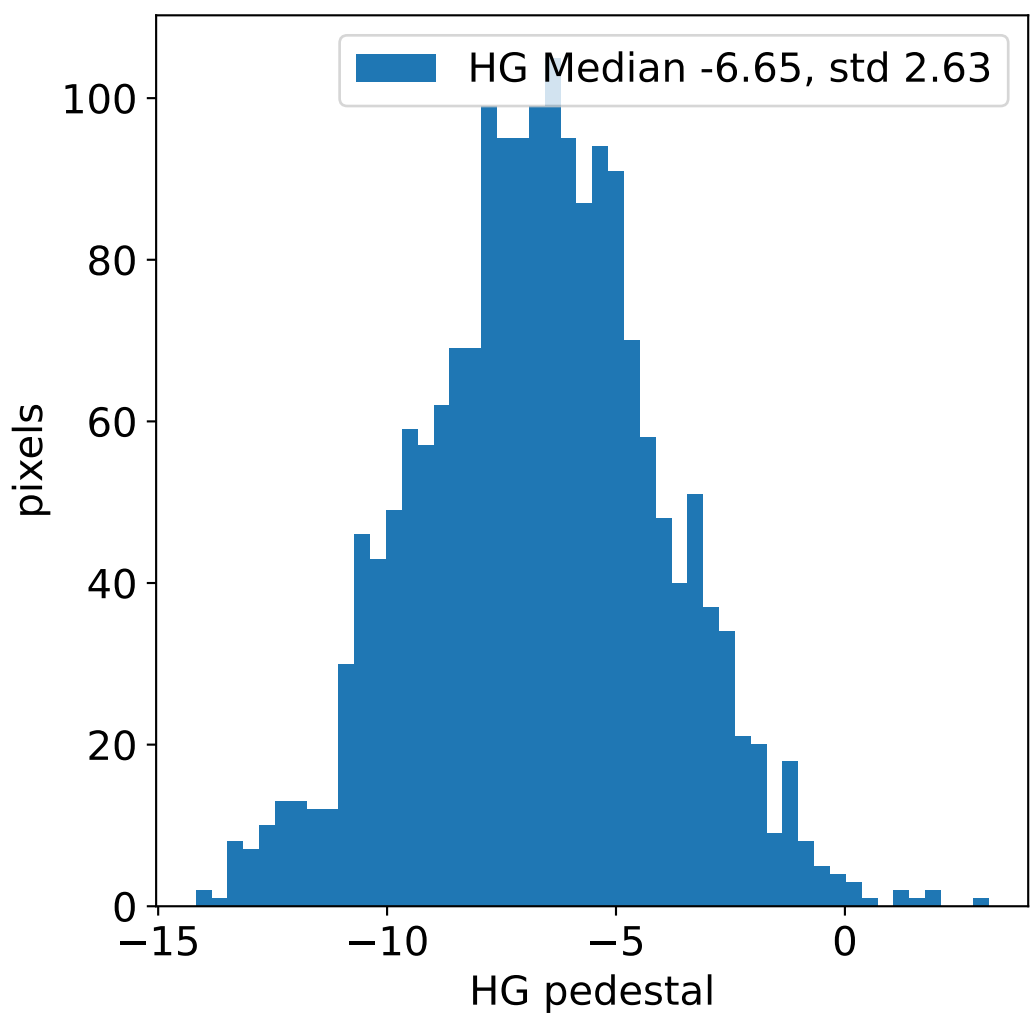

Run 5518, integration on 12 samples

HG pedestal [ADC]

LG pedestal [ADC]

HG pedestal std [ADC]

LG pedestal std [ADC]

Run 5518, pixel 0

Run 5518, pixel 0