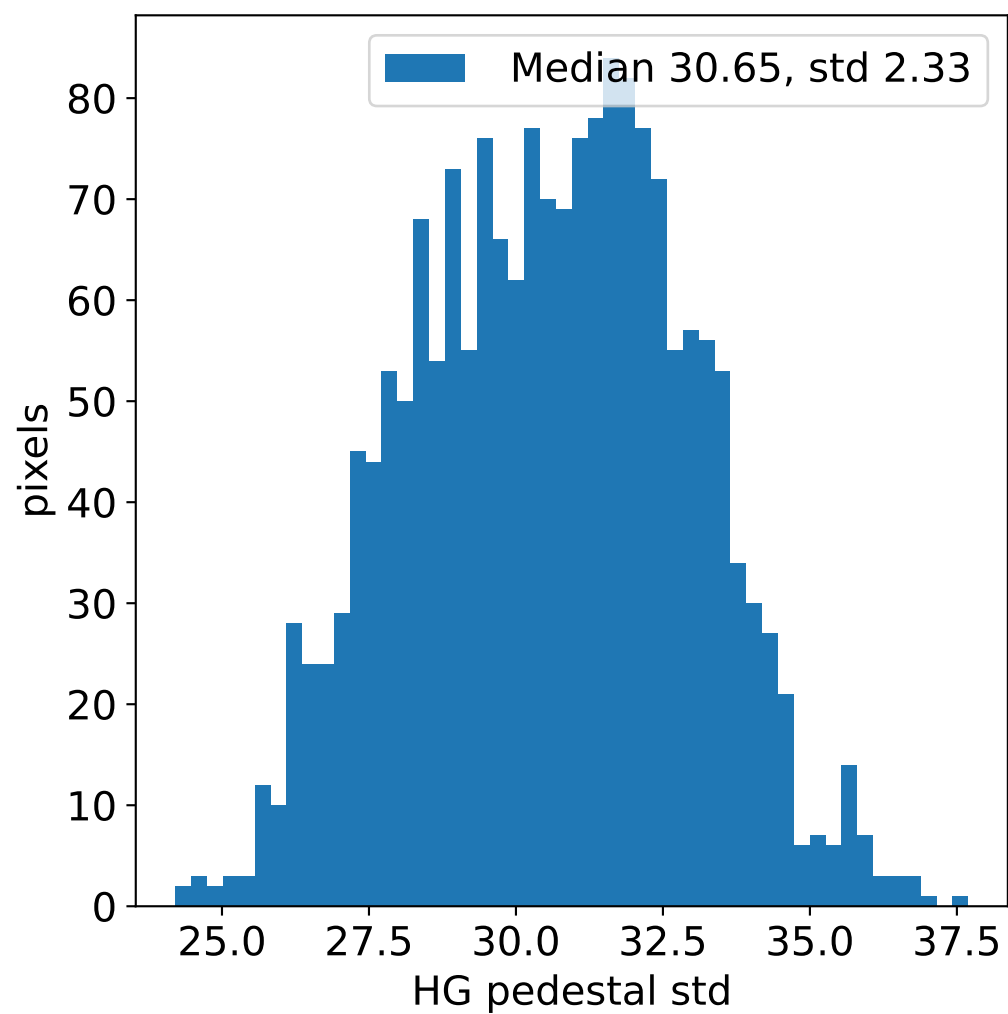

Run 5518, integration on 12 samples

HG pedestal [ADC]

LG pedestal [ADC]

HG pedestal std [ADC]

LG pedestal std [ADC]

Run 5518, pixel 0

Run 5518, pixel 0