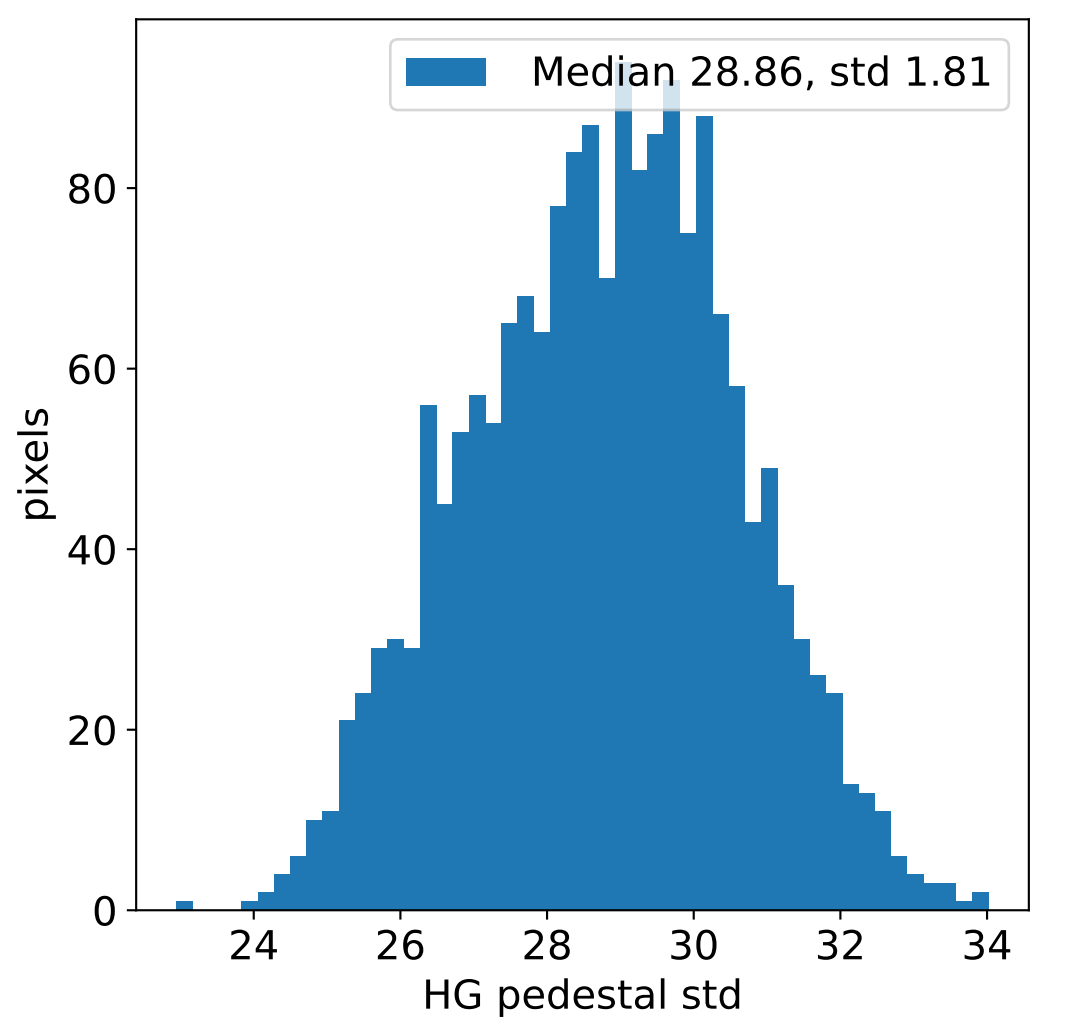

Run 5548, integration on 12 samples

Run 5548, pixel 0

Run 5548, pixel 0