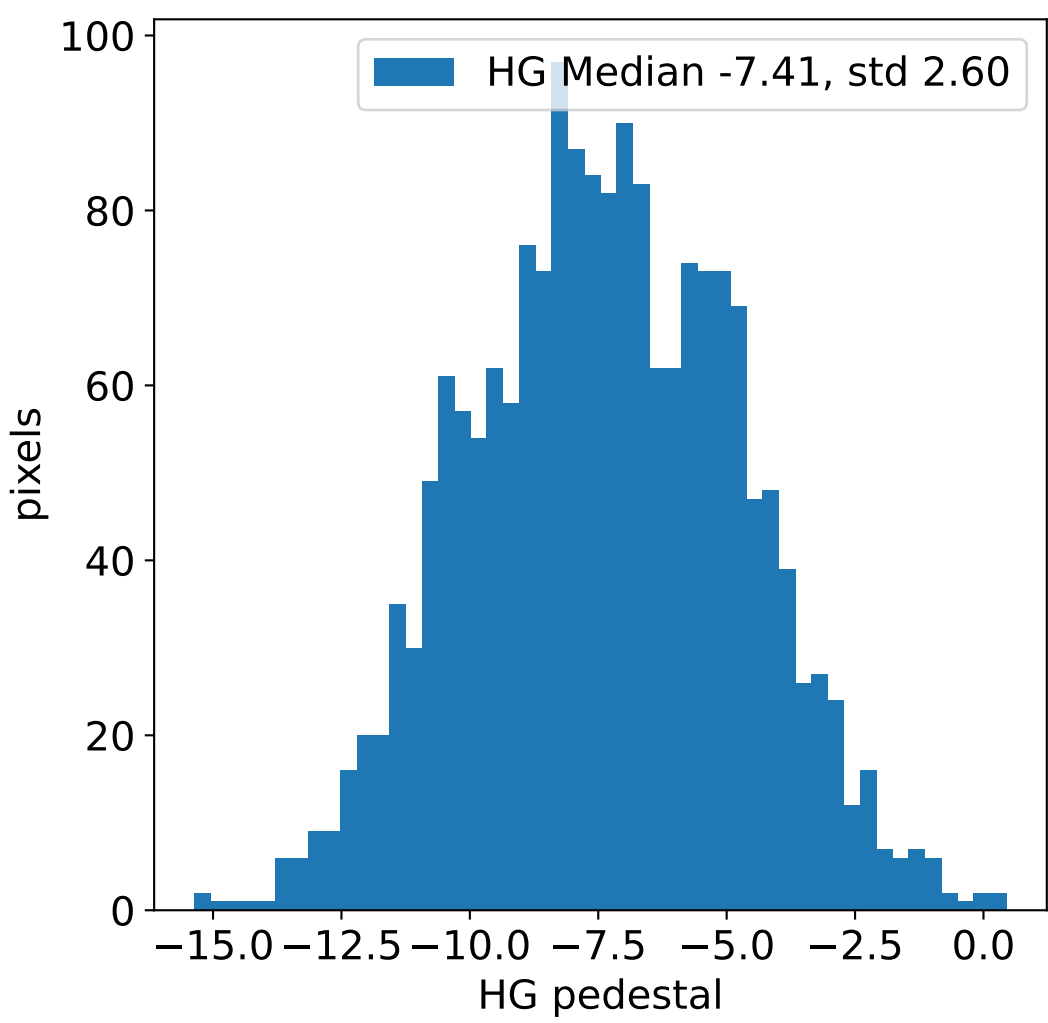

Run 5548, integration on 12 samples

Run 5548, pixel 0

Run 5548, pixel 0