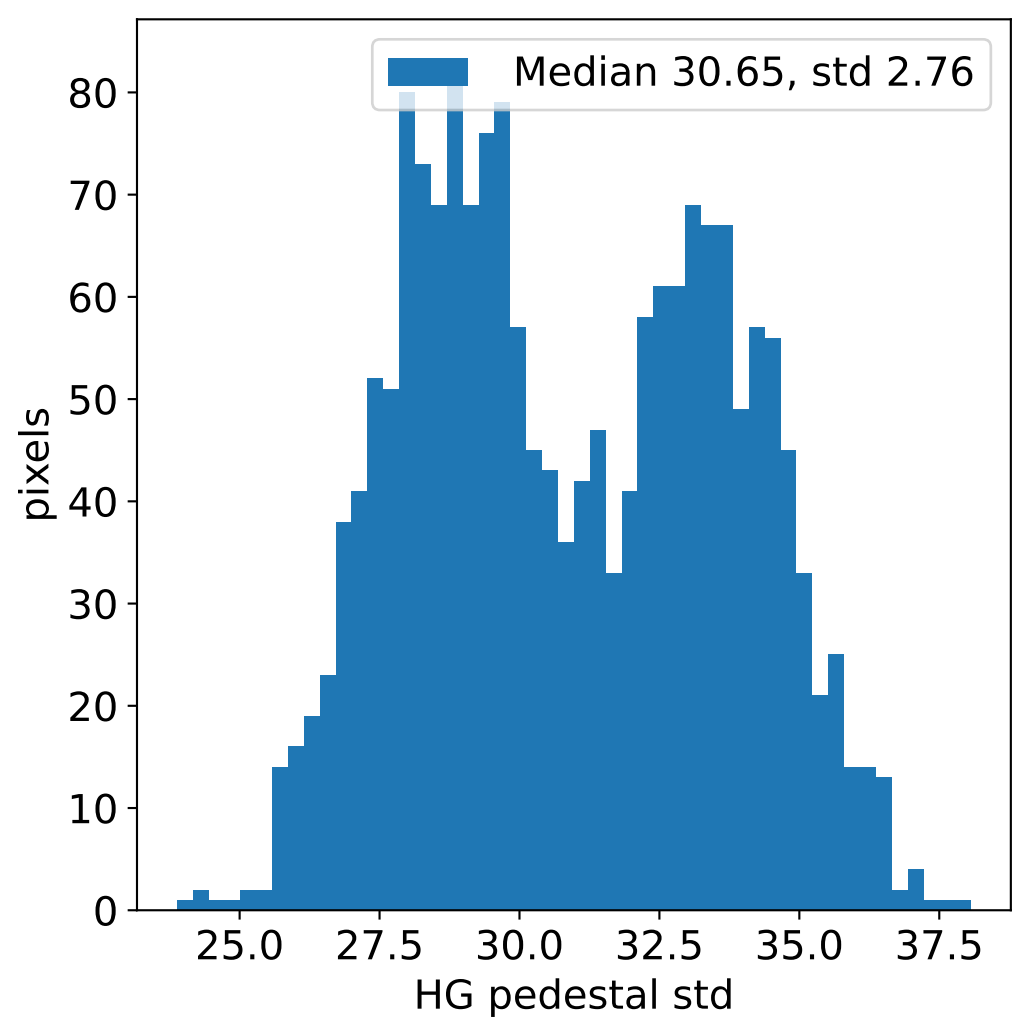

Run 8966, integration on 12 samples

Run 8966, pixel 0

Run 8966, pixel 0