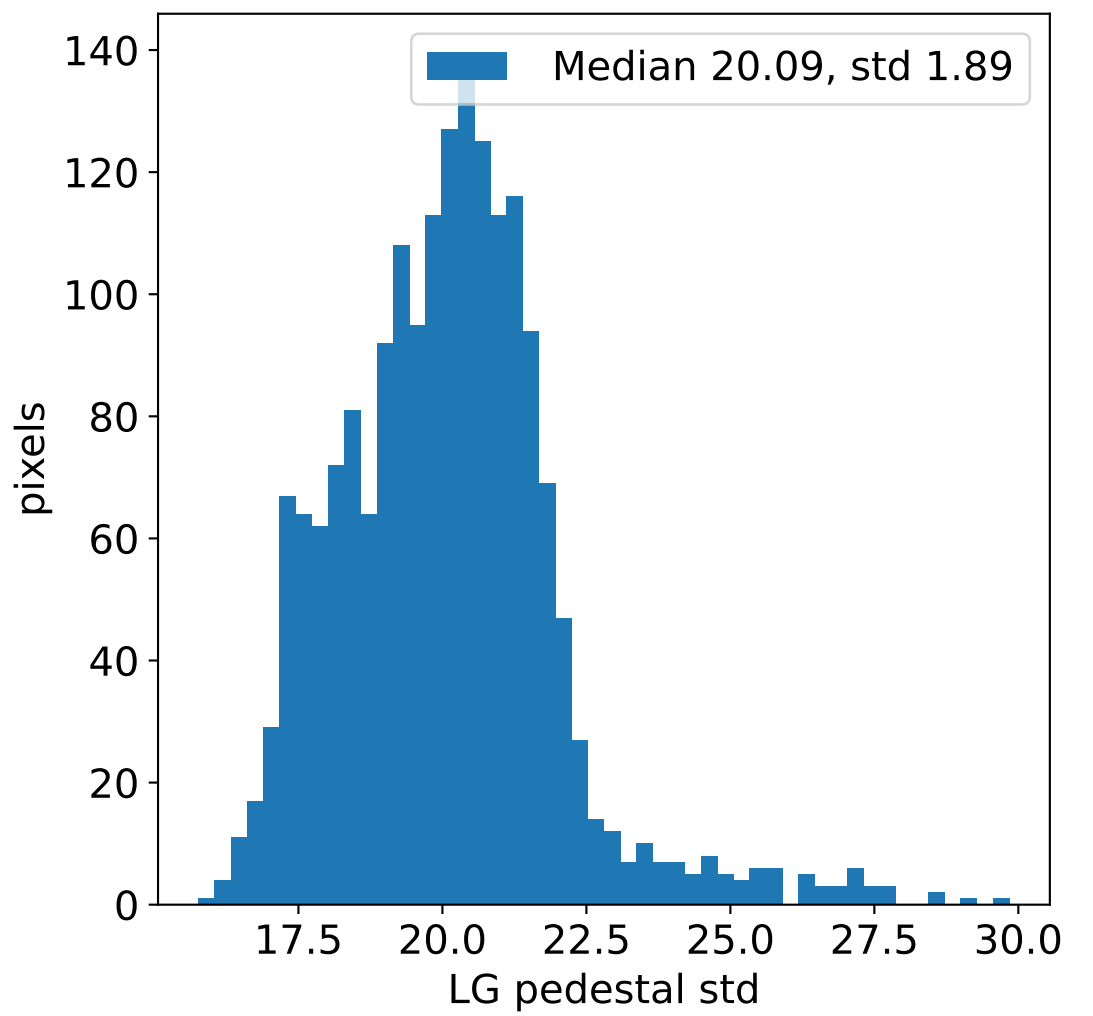

Run 9255, integration on 12 samples

HG pedestal [ADC]

LG pedestal [ADC]

HG pedestal std [ADC]

LG pedestal std [ADC]

Run 9255, pixel 0

Run 9255, pixel 0