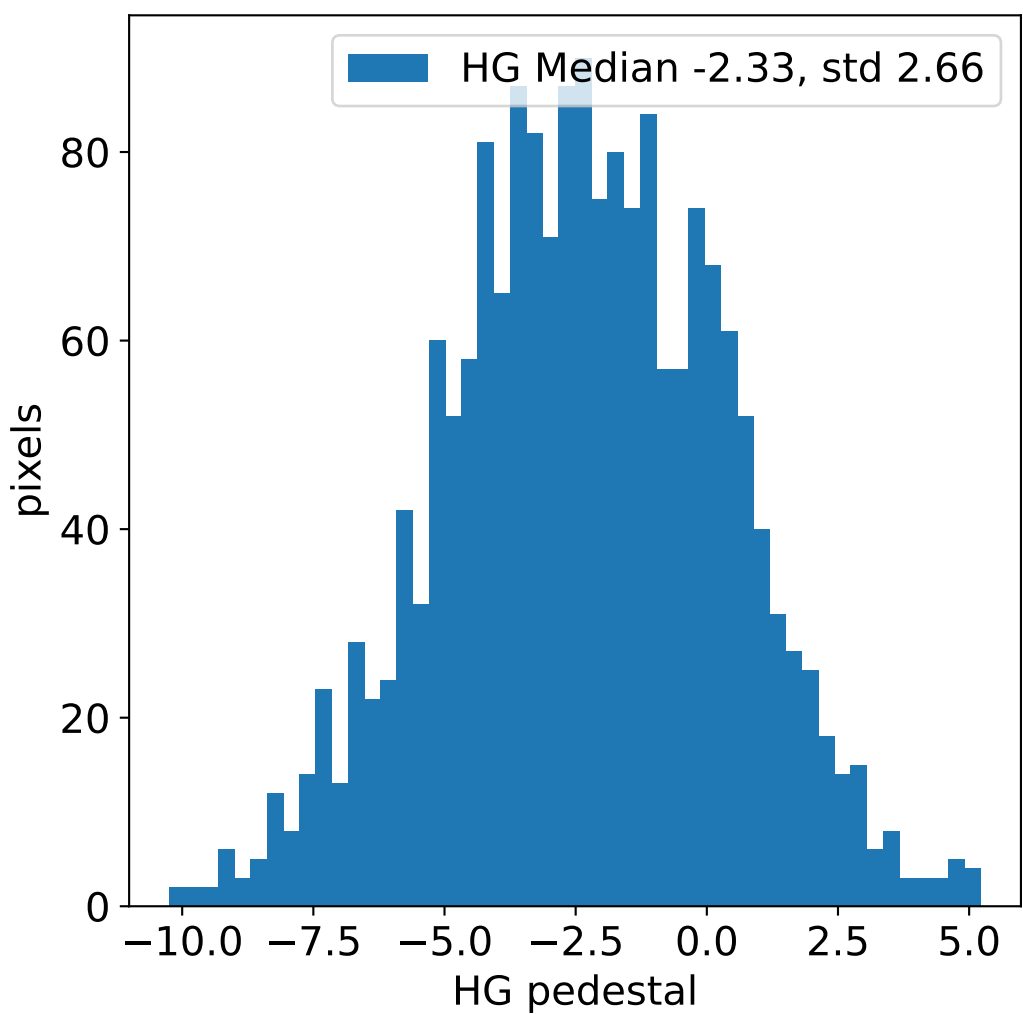

Run 9255, integration on 12 samples

HG pedestal [ADC]

LG pedestal [ADC]

HG pedestal std [ADC]

LG pedestal std [ADC]

Run 9255, pixel 0

Run 9255, pixel 0