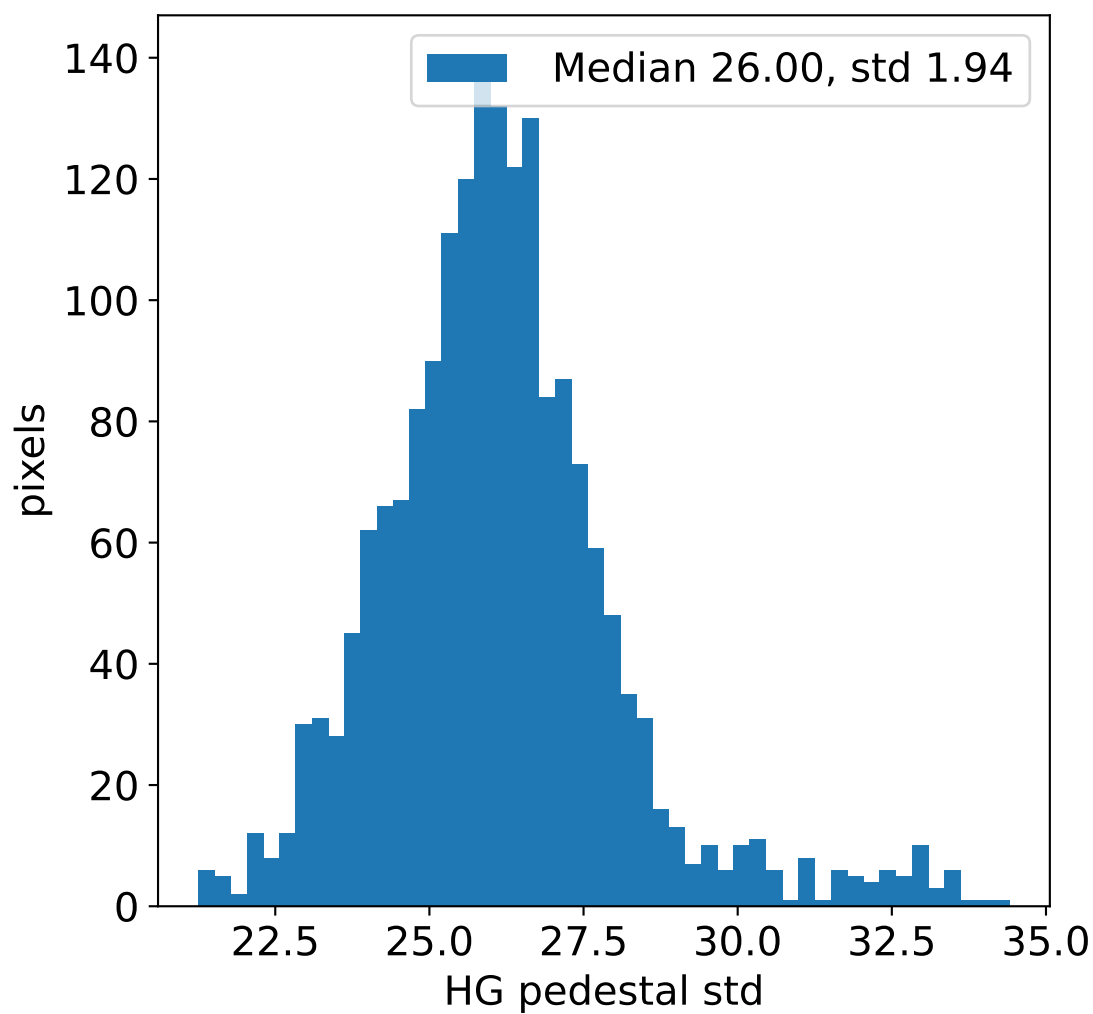

Run 9255, integration on 12 samples

HG pedestal [ADC]

LG pedestal [ADC]

HG pedestal std [ADC]

LG pedestal std [ADC]

Run 9255, pixel 0

Run 9255, pixel 0