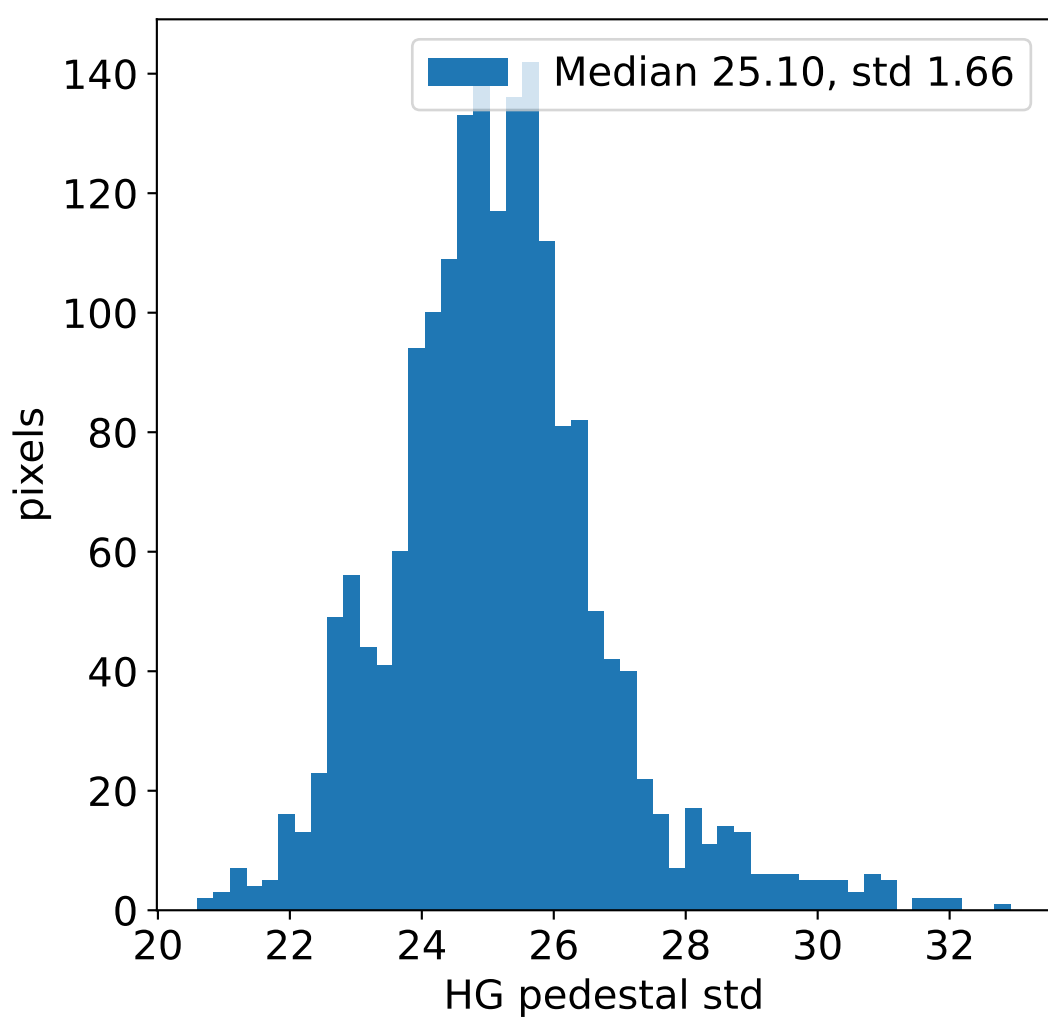

Run 9257, integration on 12 samples

Run 9257, pixel 0

Run 9257, pixel 0