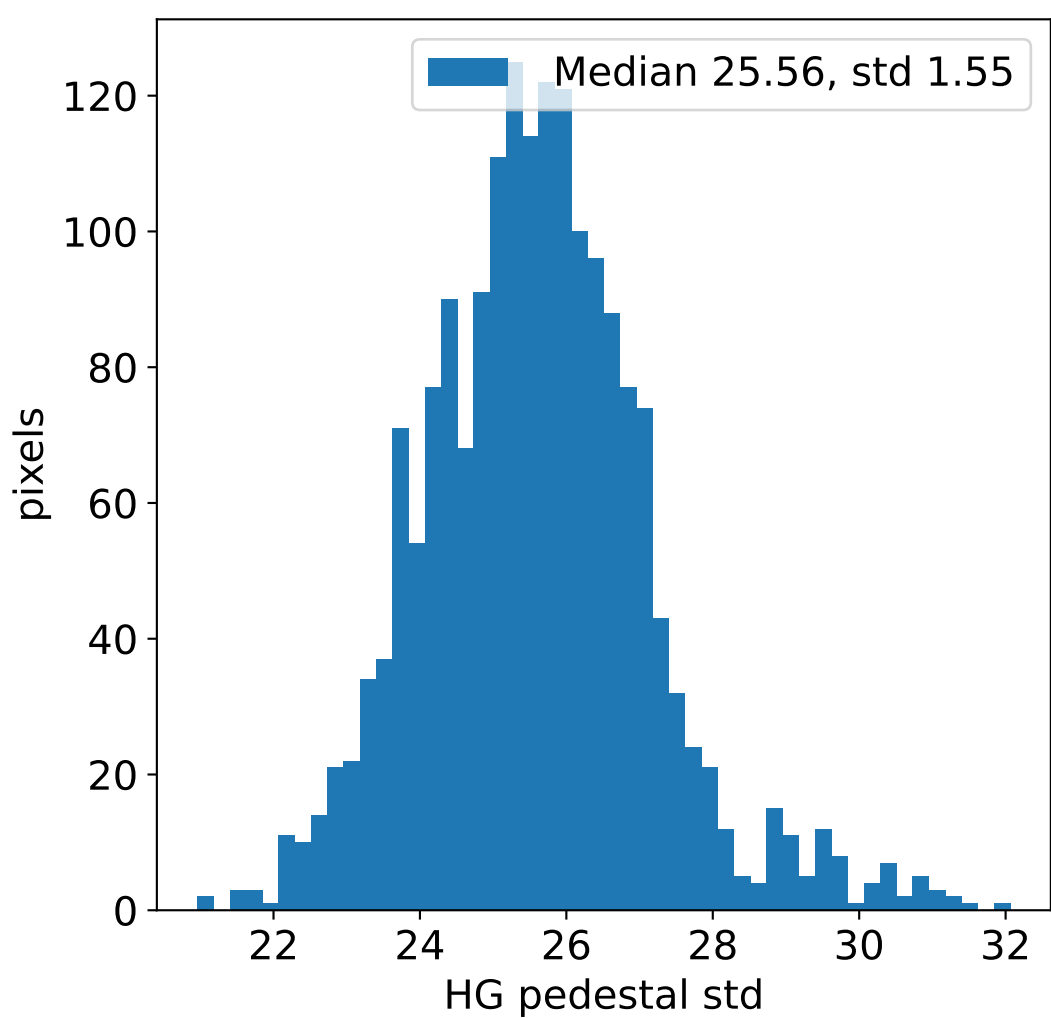

Run 9624, integration on 12 samples

Run 9624, pixel 0