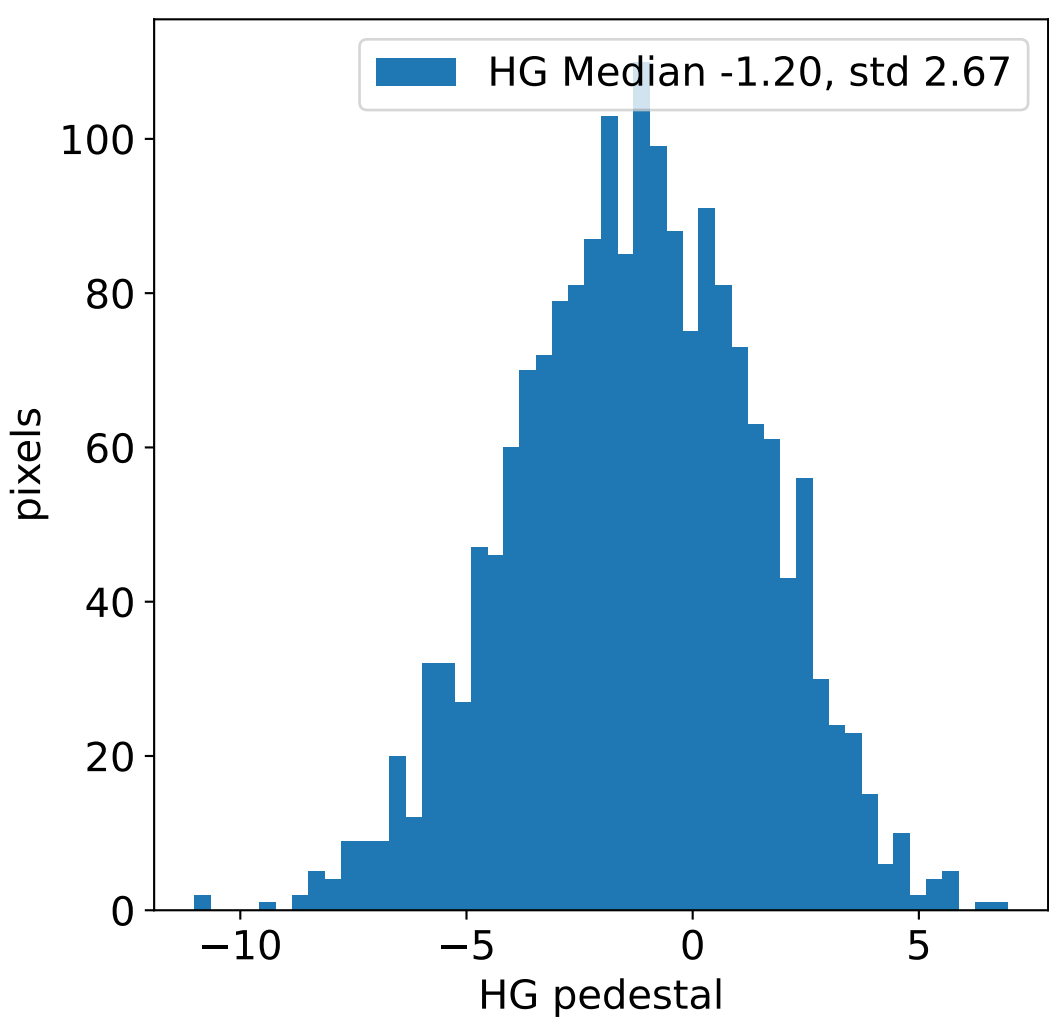

Run 9624, integration on 12 samples

Run 9624, pixel 0