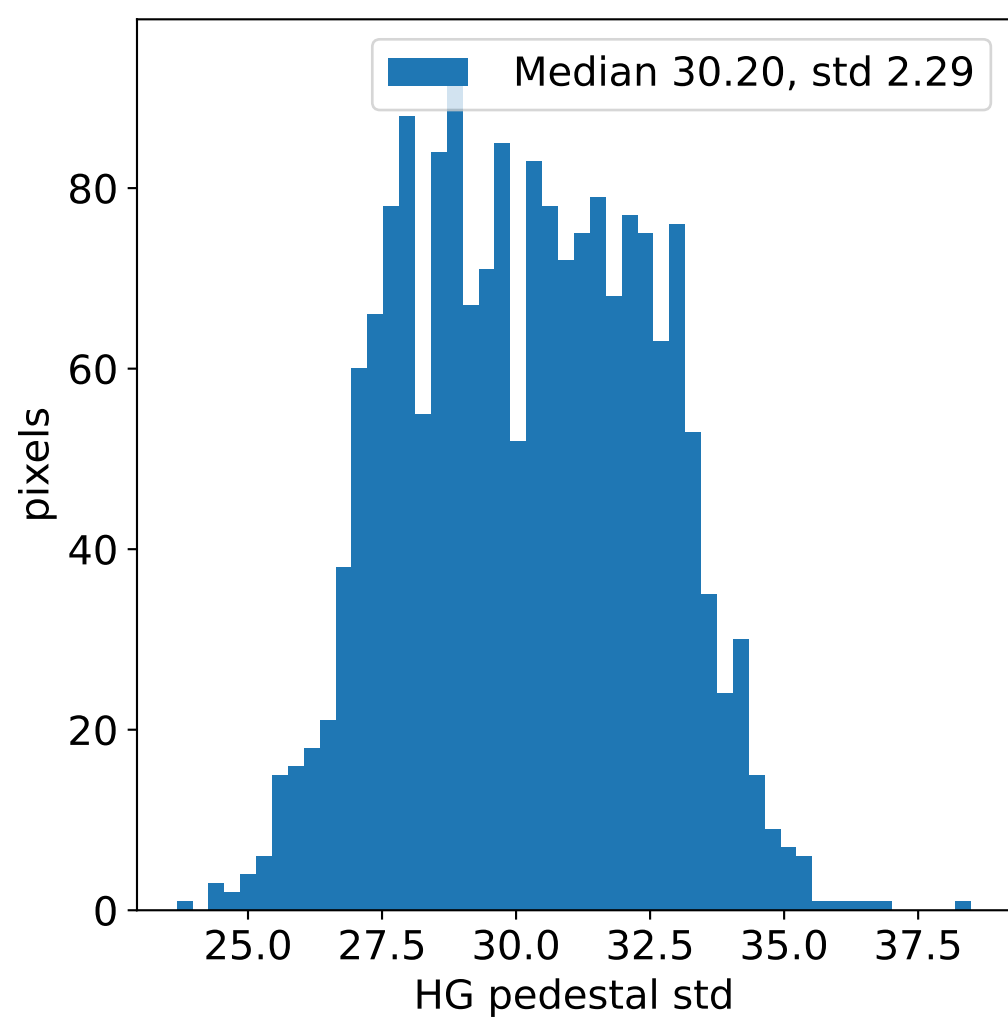

# Run 9859, integration on 12 samples

# Run 9859, pixel 0