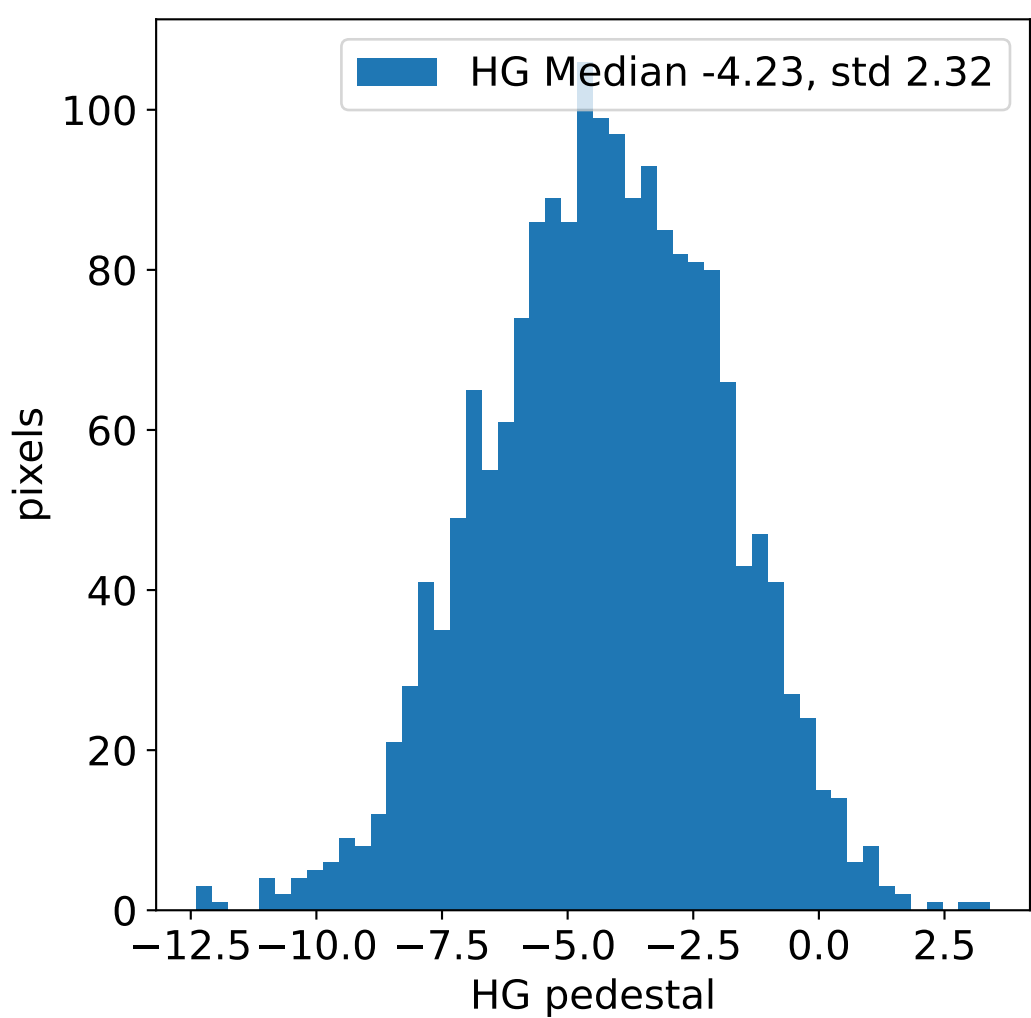

# Run 9859, integration on 12 samples

# Run 9859, pixel 0