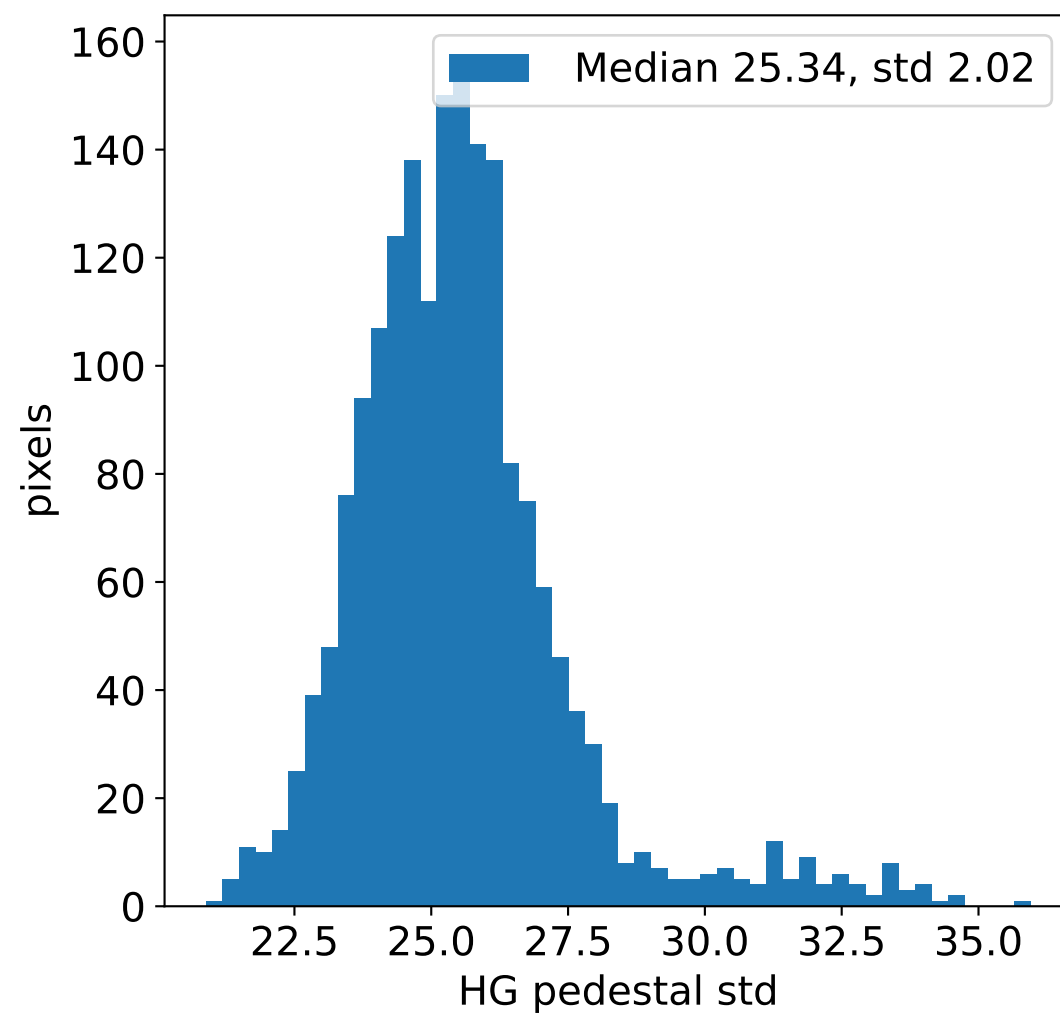

Run 9901, integration on 12 samples

HG pedestal [ADC]

LG pedestal [ADC]

HG pedestal std [ADC]

LG pedestal std [ADC]

Run 9901, pixel 0

Run 9901, pixel 0