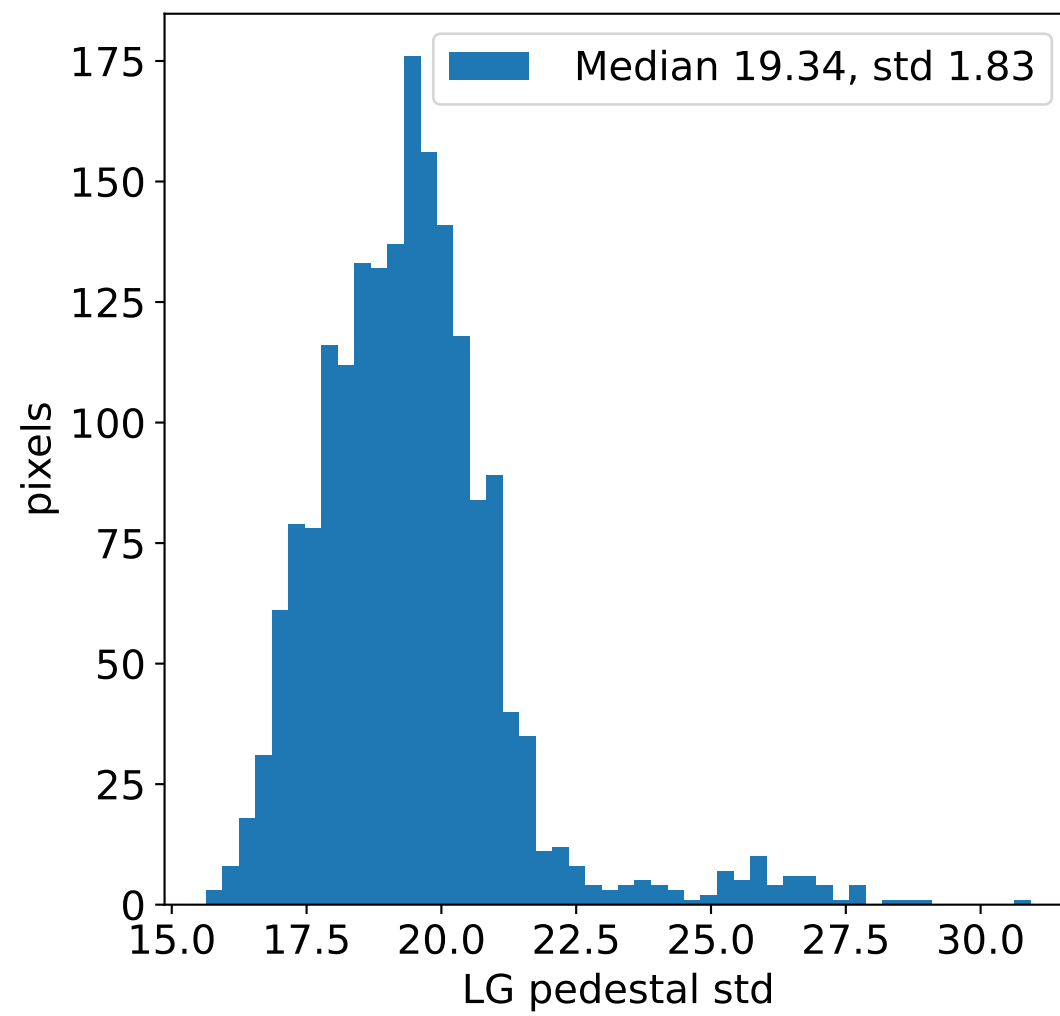

Run 9901, integration on 12 samples

HG pedestal [ADC]

LG pedestal [ADC]

HG pedestal std [ADC]

LG pedestal std [ADC]

Run 9901, pixel 0

Run 9901, pixel 0