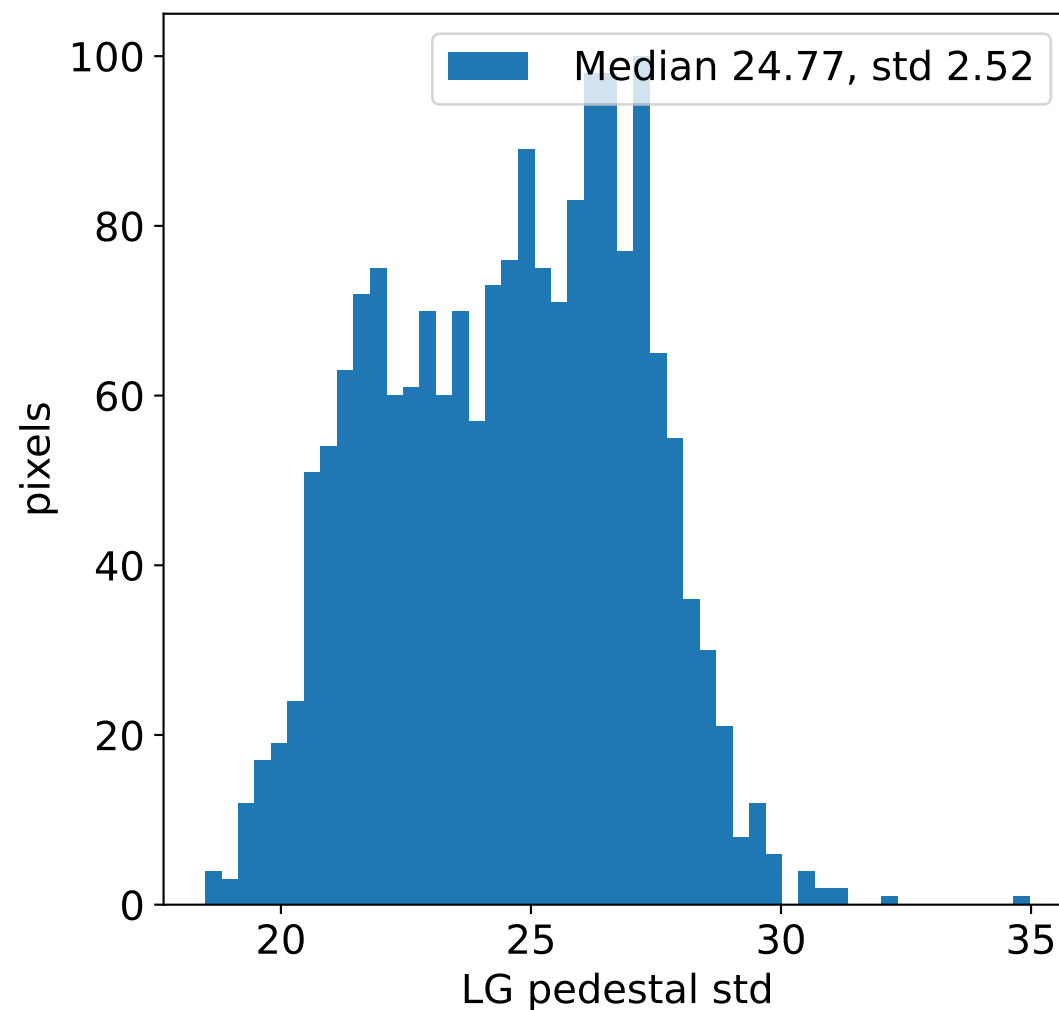

Run 9939, integration on 12 samples

HG pedestal [ADC]

LG pedestal [ADC]

HG pedestal std [ADC]

LG pedestal std [ADC]

Run 9939, pixel 0

Run 9939, pixel 0