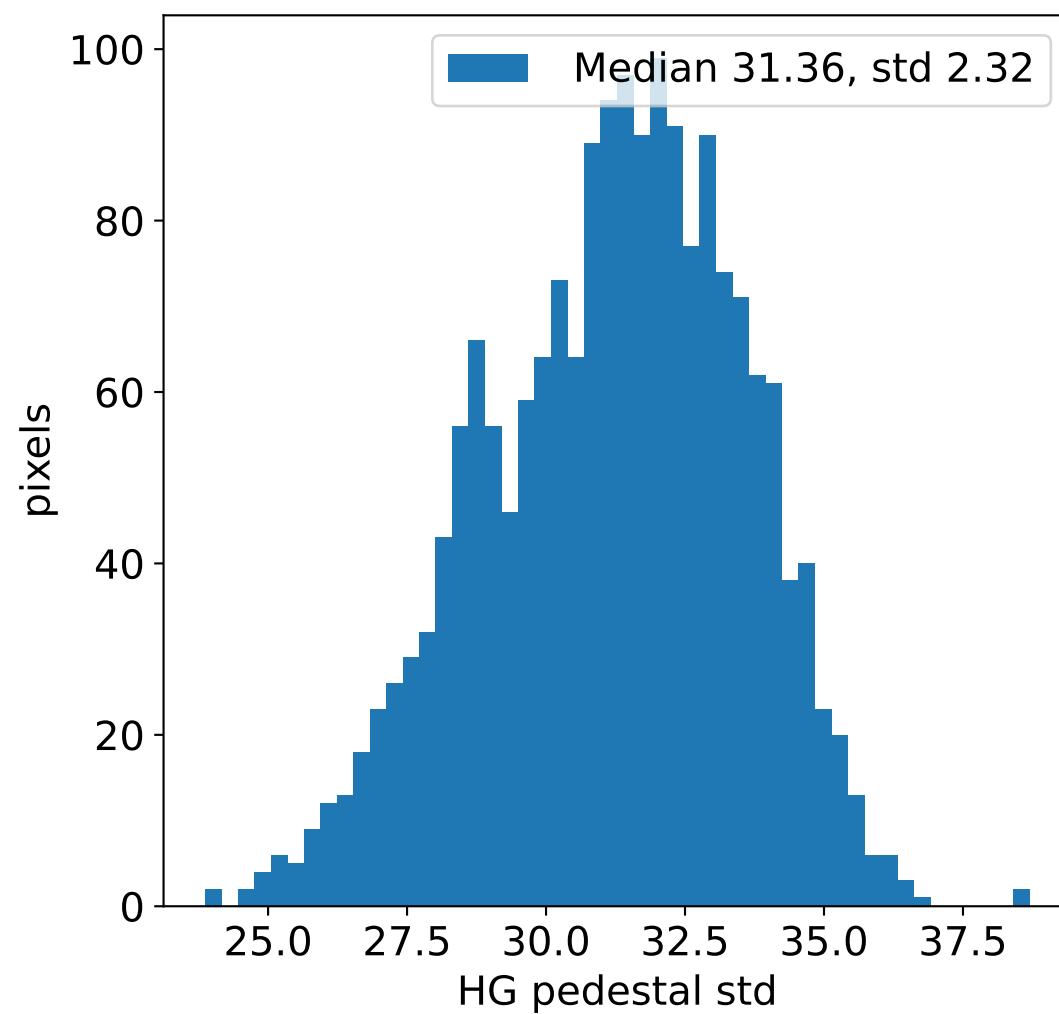

Run 9939, integration on 12 samples

HG pedestal [ADC]

LG pedestal [ADC]

HG pedestal std [ADC]

LG pedestal std [ADC]

Run 9939, pixel 0

Run 9939, pixel 0