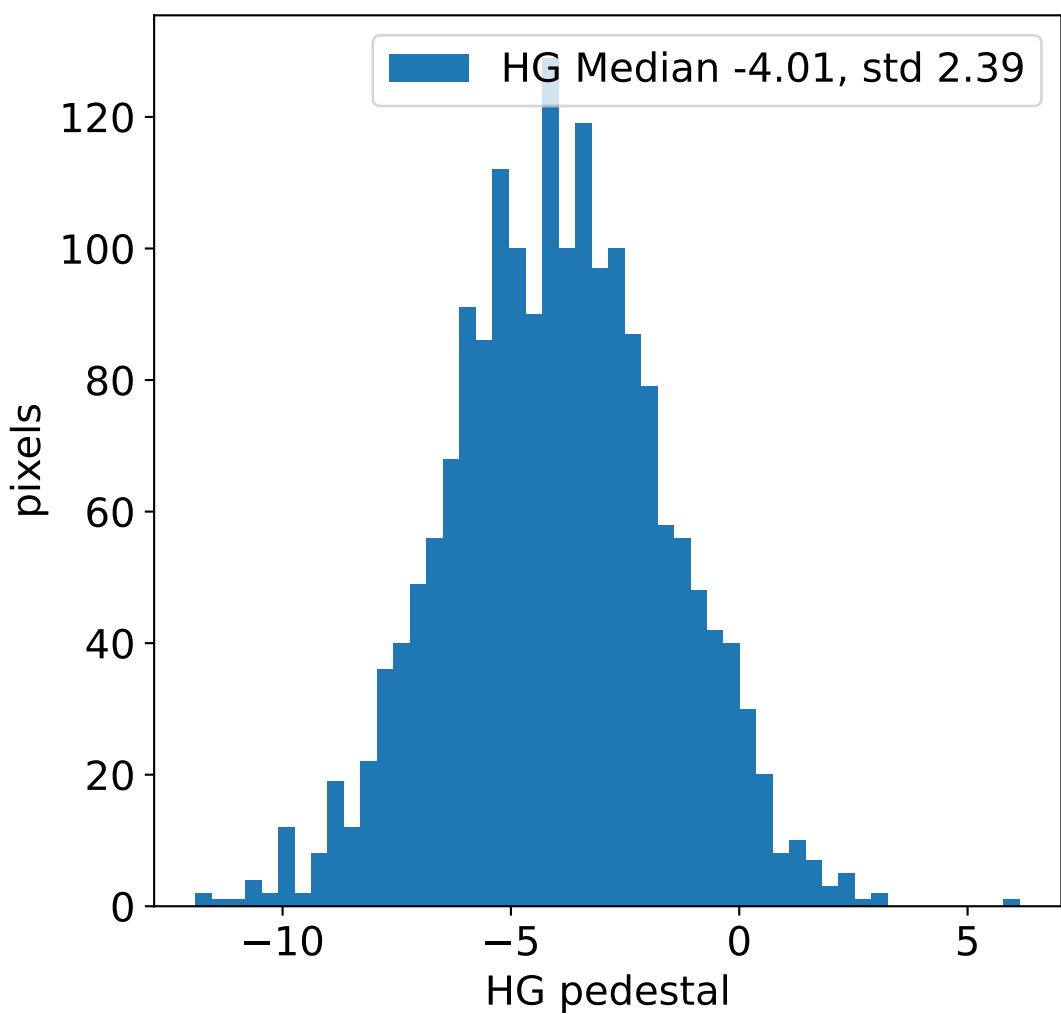

Run 9939, integration on 12 samples

HG pedestal [ADC]

LG pedestal [ADC]

HG pedestal std [ADC]

LG pedestal std [ADC]

Run 9939, pixel 0

Run 9939, pixel 0