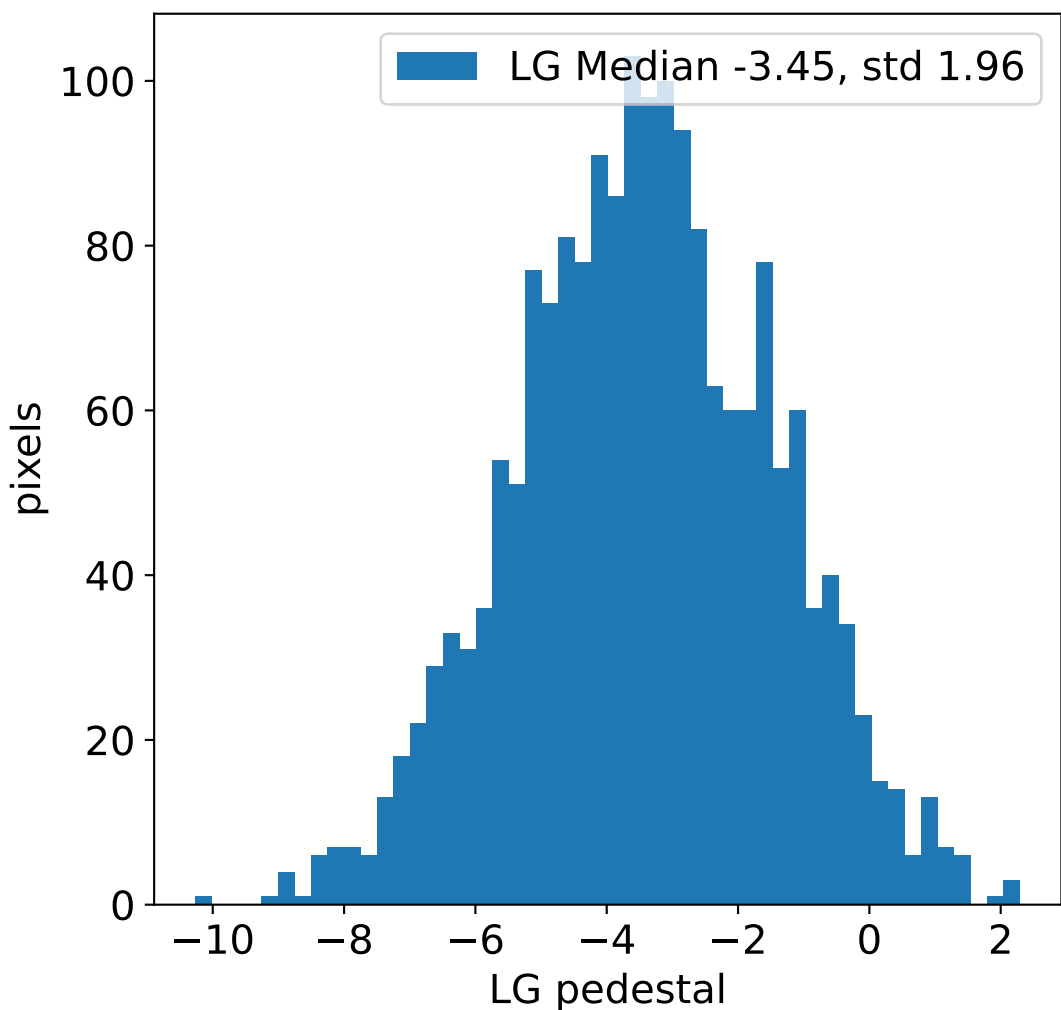

Run 9939, integration on 12 samples

HG pedestal [ADC]

LG pedestal [ADC]

HG pedestal std [ADC]

LG pedestal std [ADC]

Run 9939, pixel 0

Run 9939, pixel 0