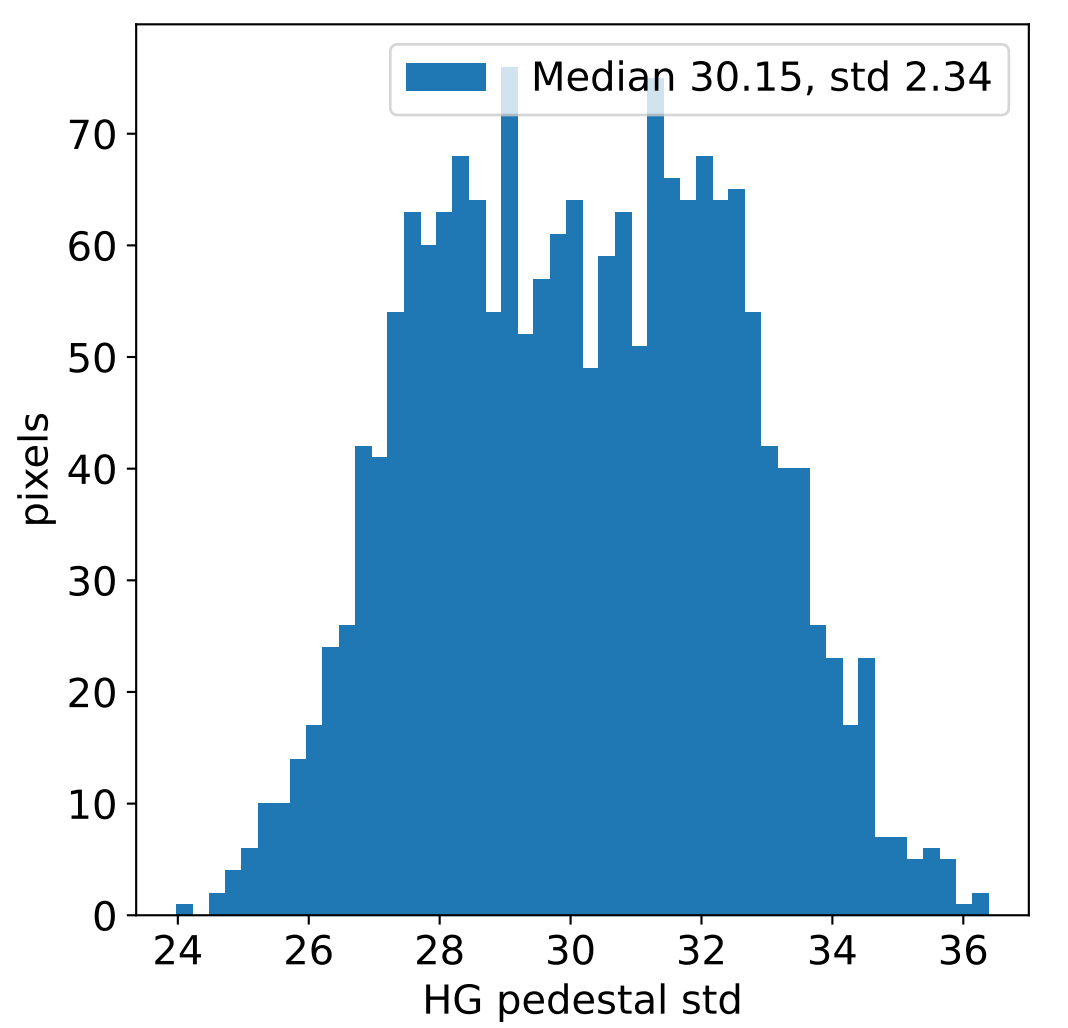

Run 10583, integration on 12 samples

Run 10583, pixel 0

Run 10583, pixel 0