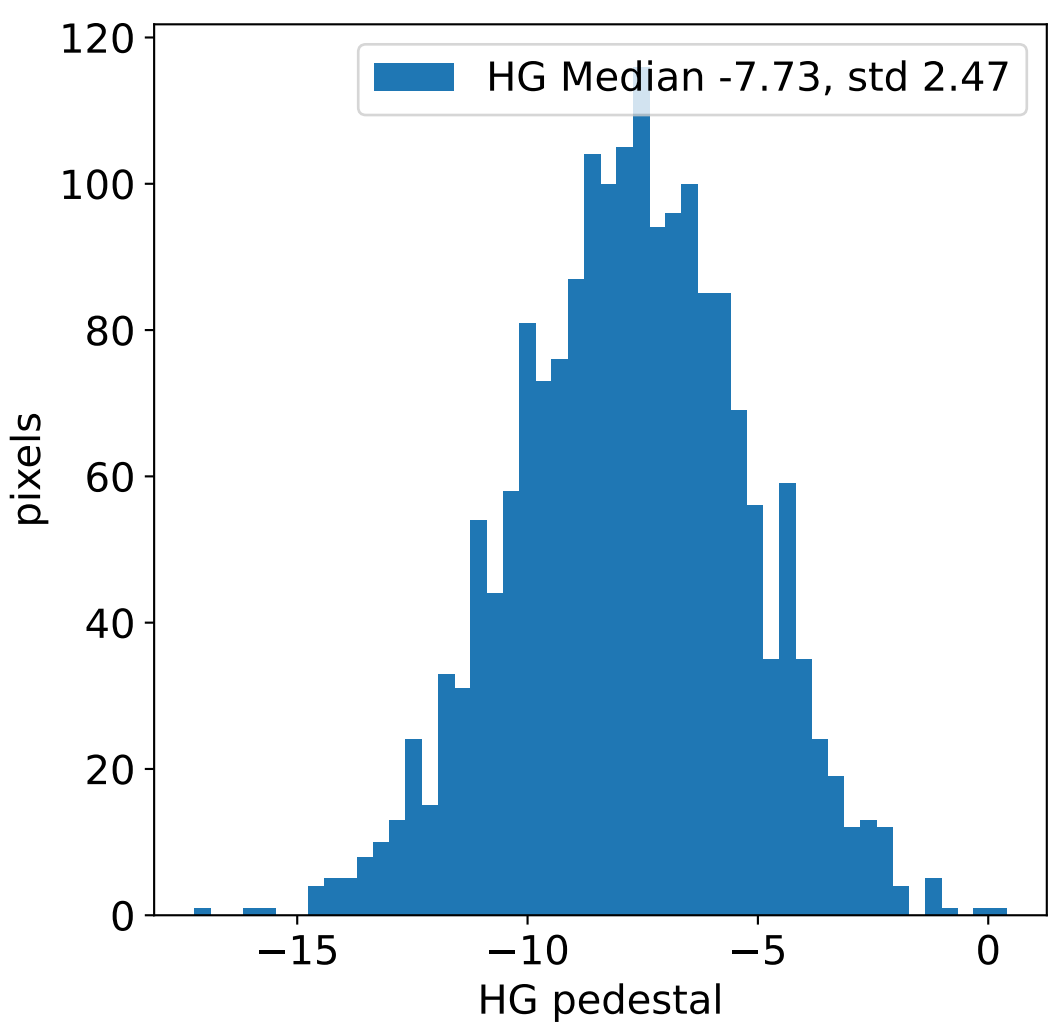

Run 10583, integration on 12 samples

Run 10583, pixel 0

Run 10583, pixel 0