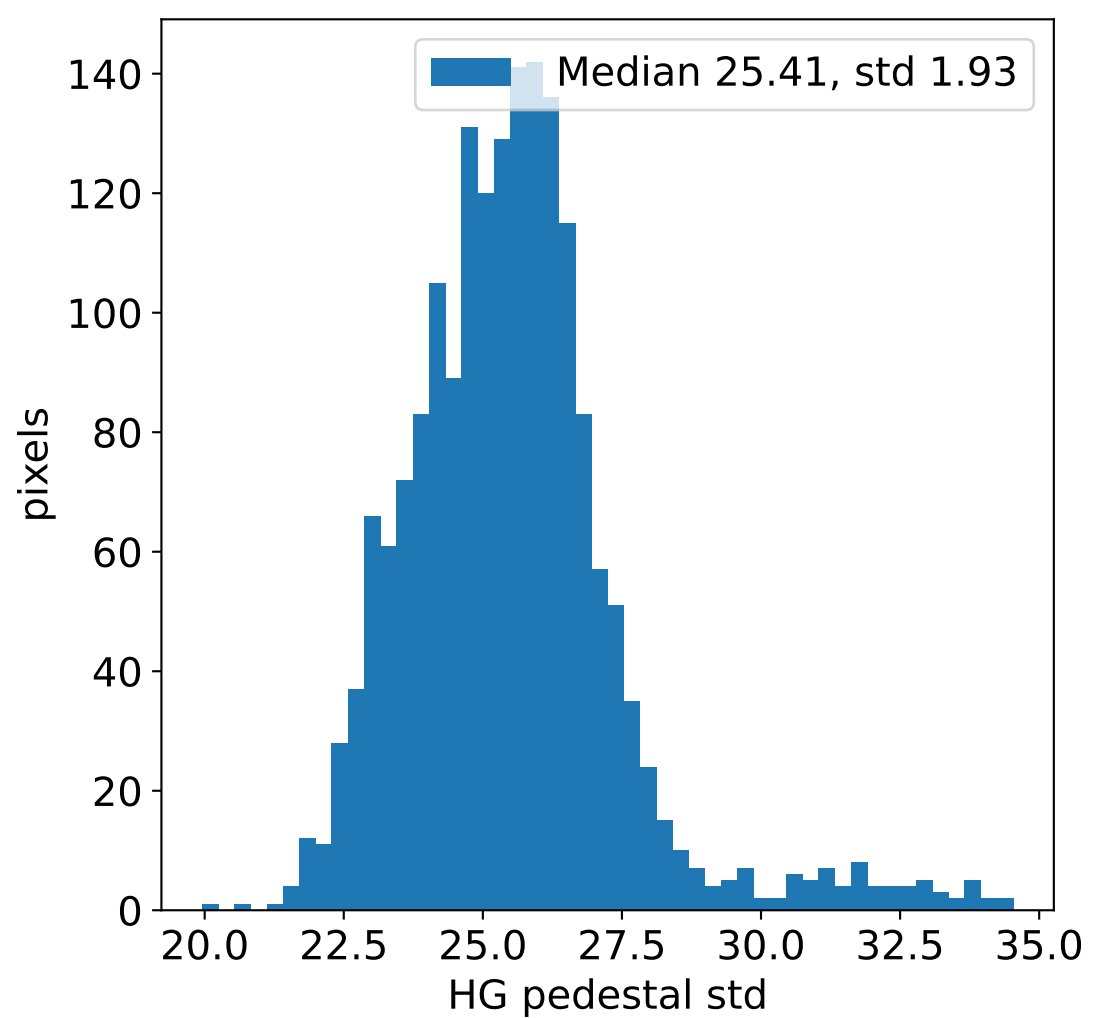

Run 11345, integration on 12 samples

Run 11345, pixel 0

Run 11345, pixel 0