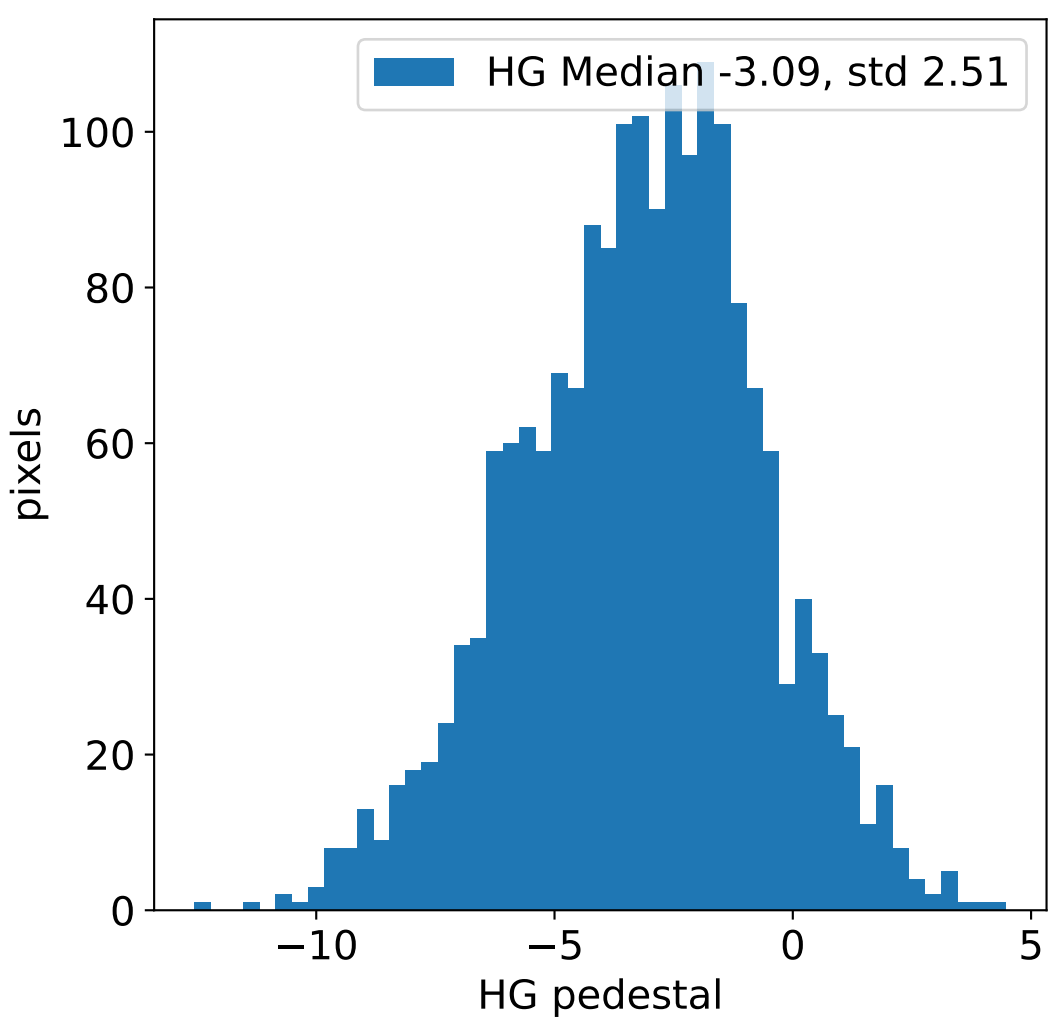

Run 11345, integration on 12 samples

Run 11345, pixel 0

Run 11345, pixel 0