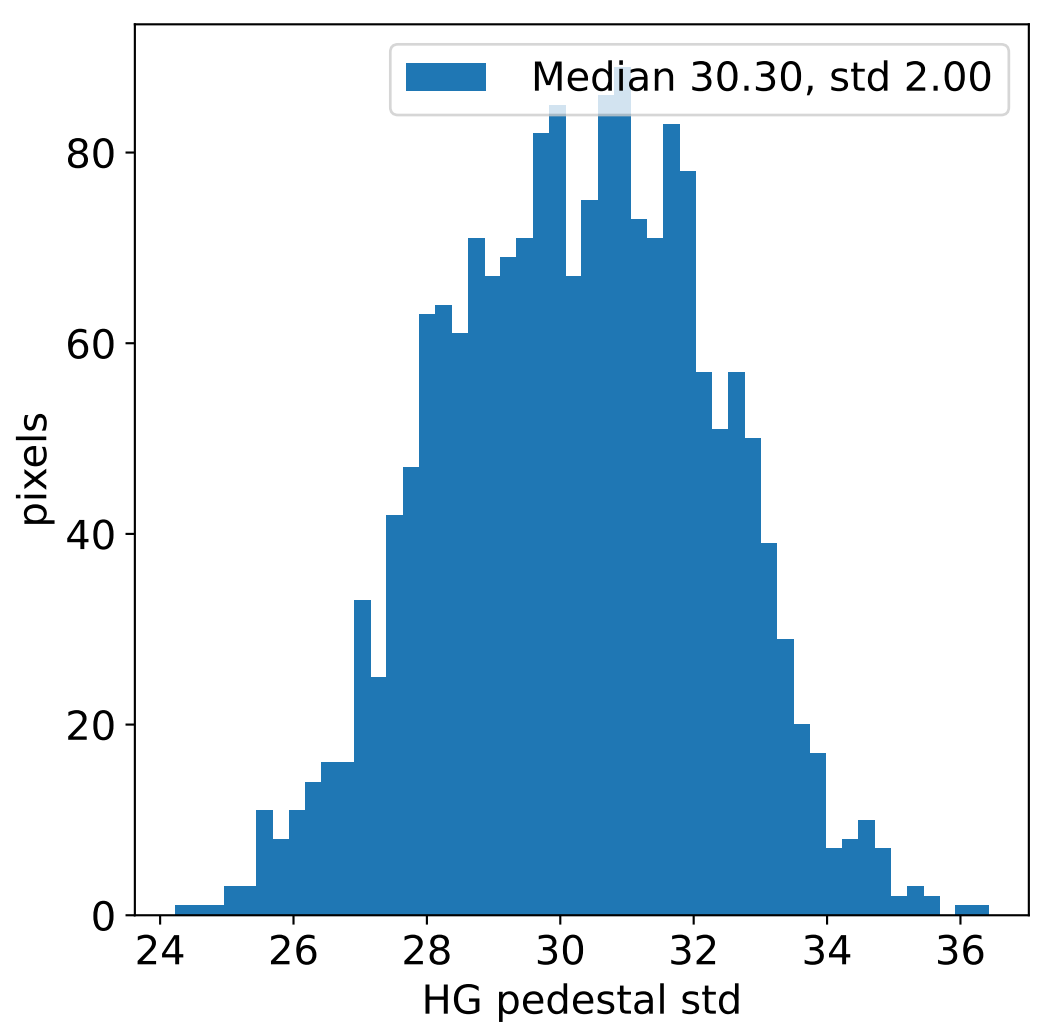

Run 11365, integration on 12 samples

Run 11365, pixel 0

Run 11365, pixel 0