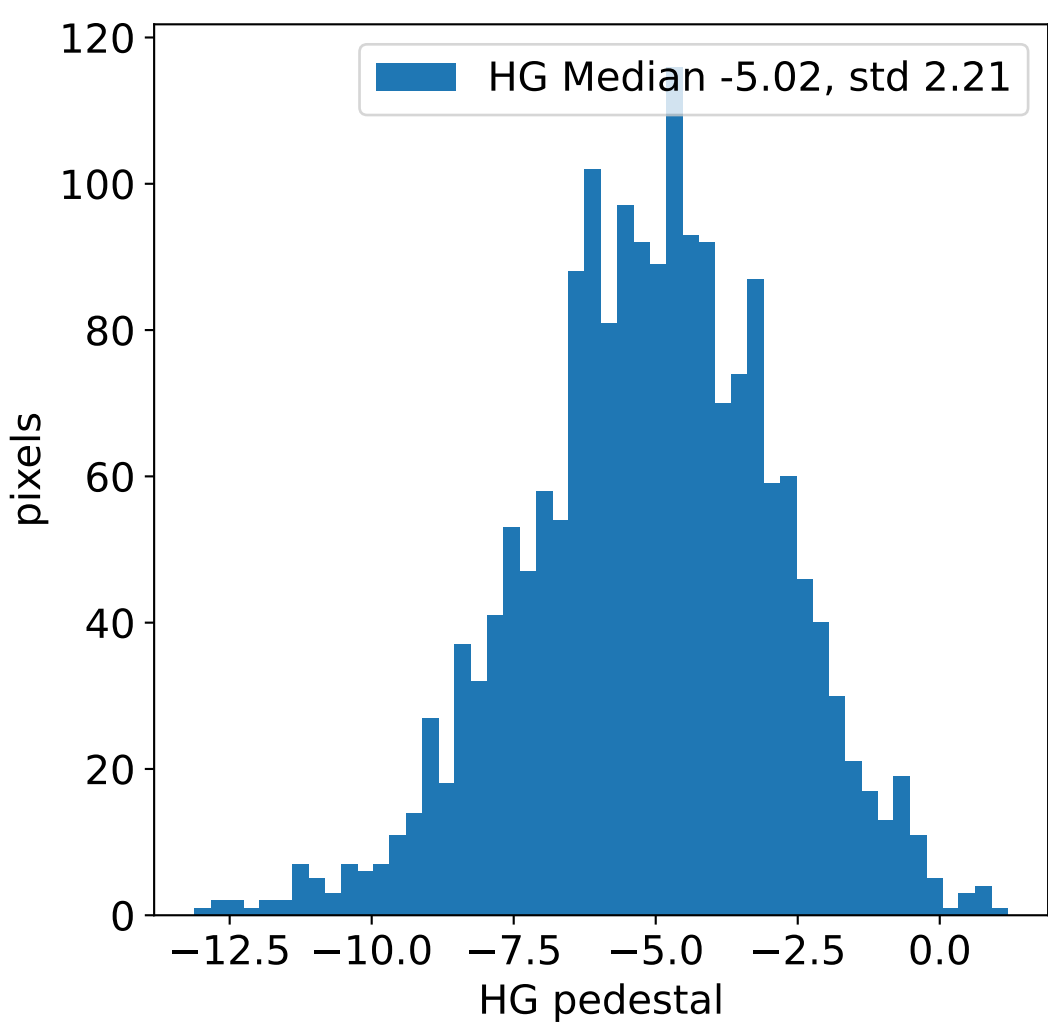

Run 11365, integration on 12 samples

Run 11365, pixel 0

Run 11365, pixel 0