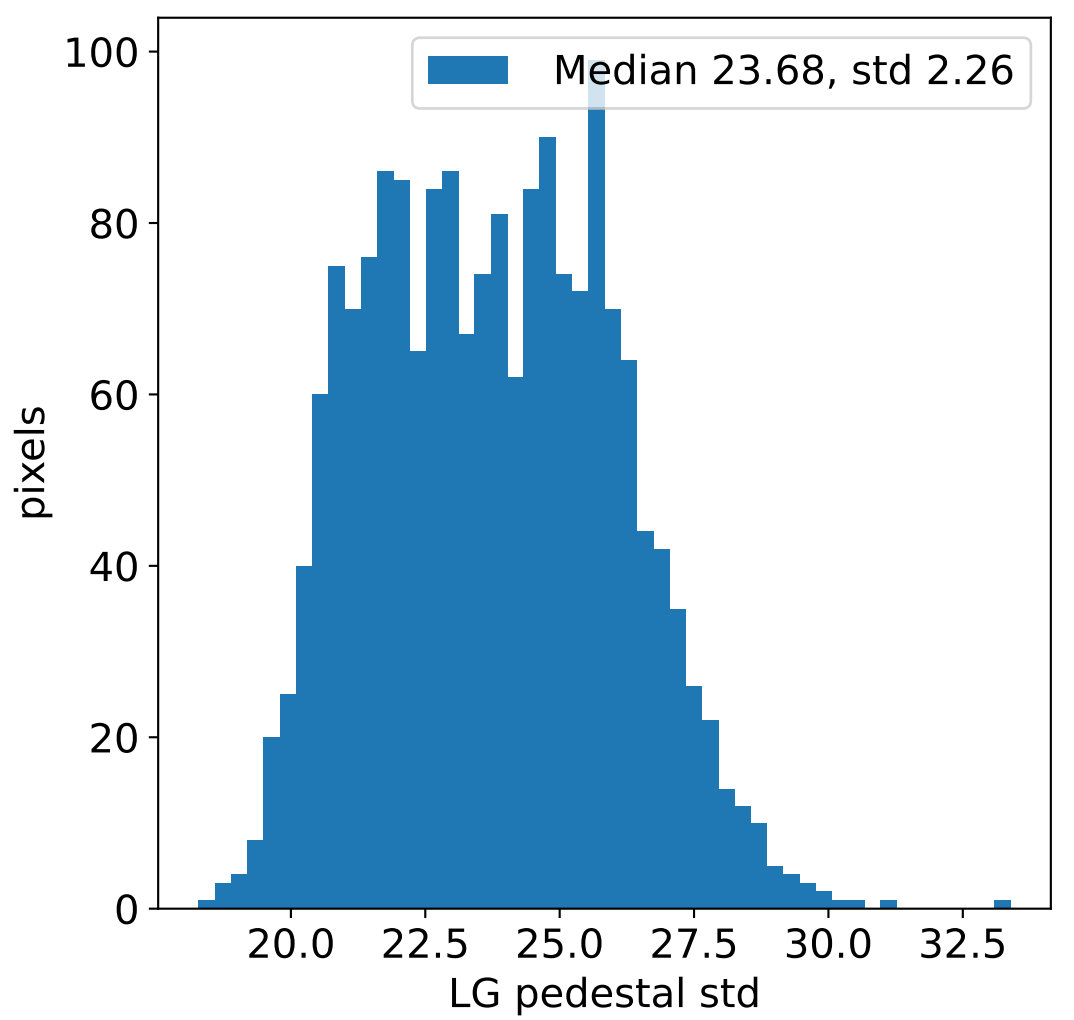

Run 11400, integration on 12 samples

Run 11400, pixel 0

Run 11400, pixel 0