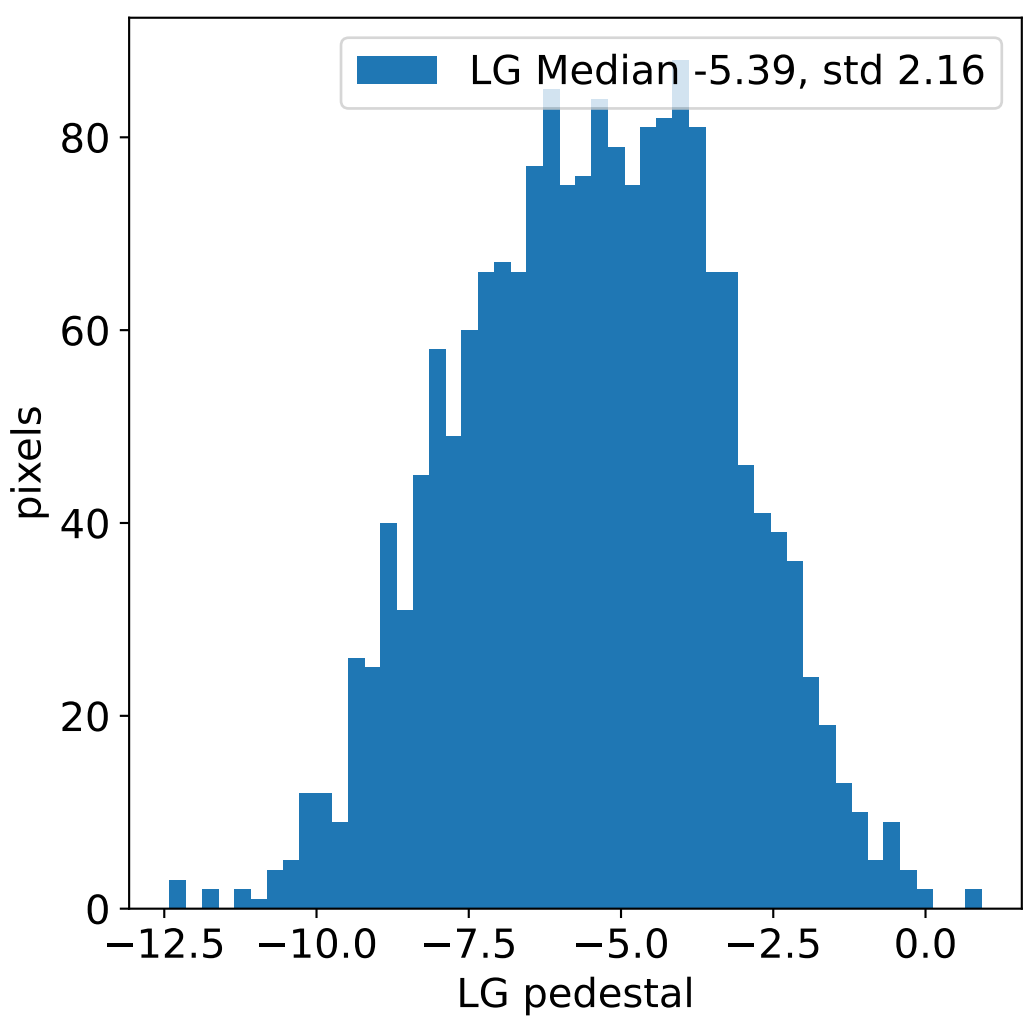

Run 11400, integration on 12 samples

Run 11400, pixel 0

Run 11400, pixel 0