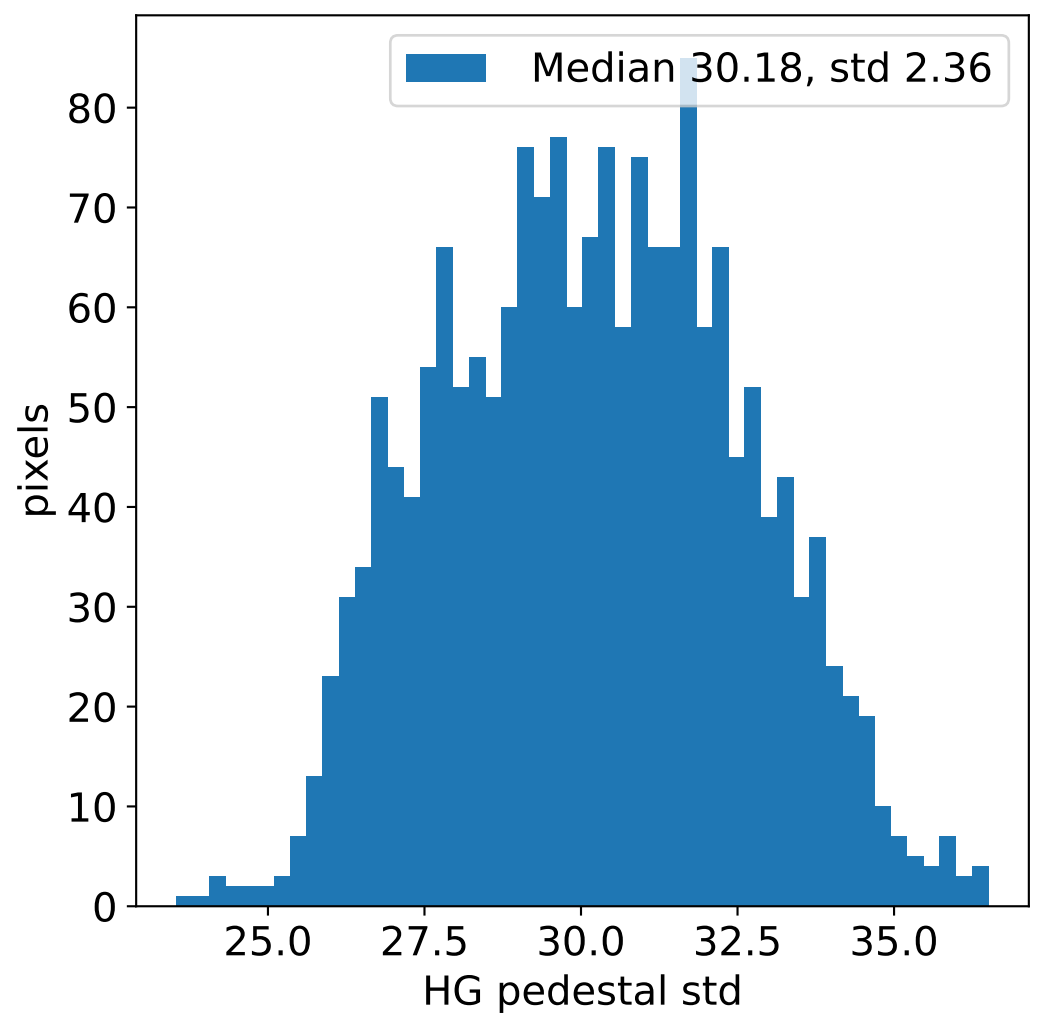

Run 11400, integration on 12 samples

Run 11400, pixel 0

Run 11400, pixel 0