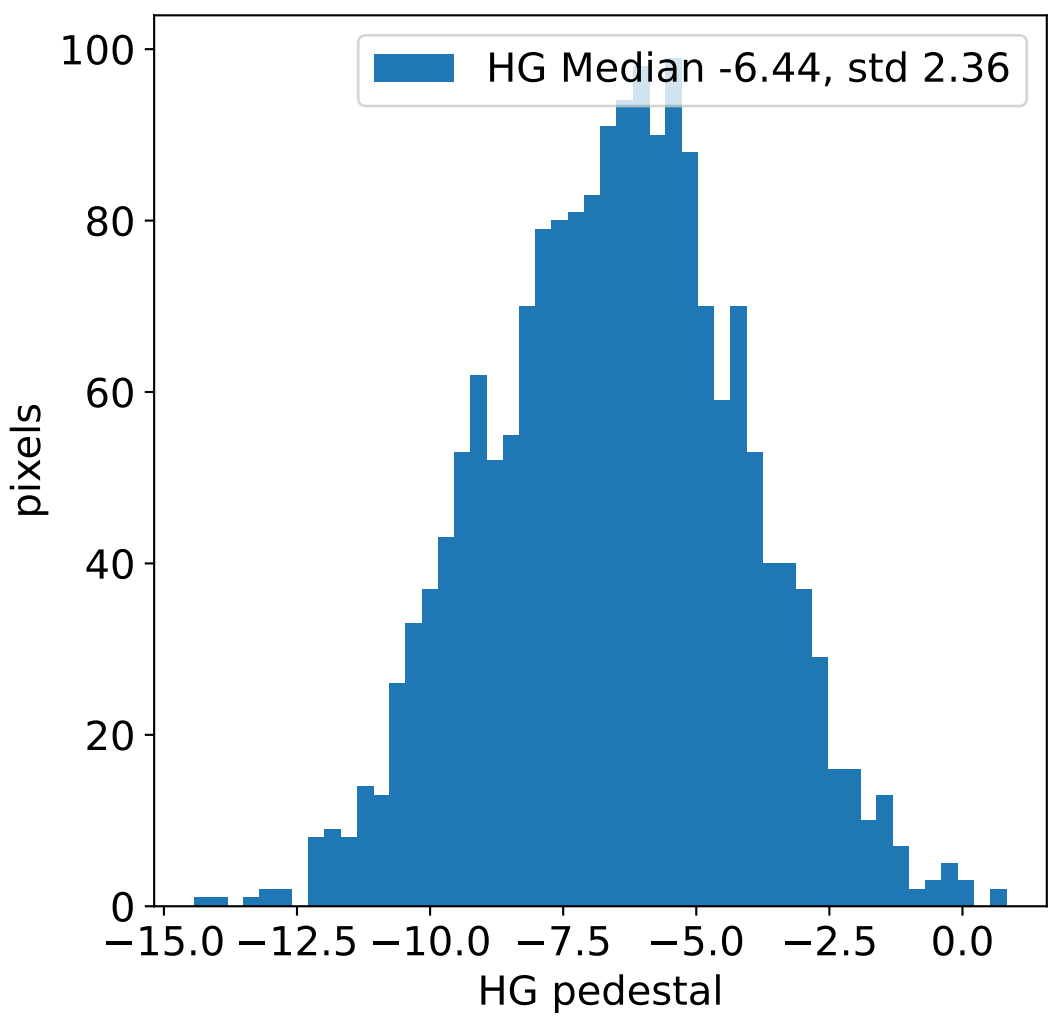

Run 11400, integration on 12 samples

Run 11400, pixel 0

Run 11400, pixel 0