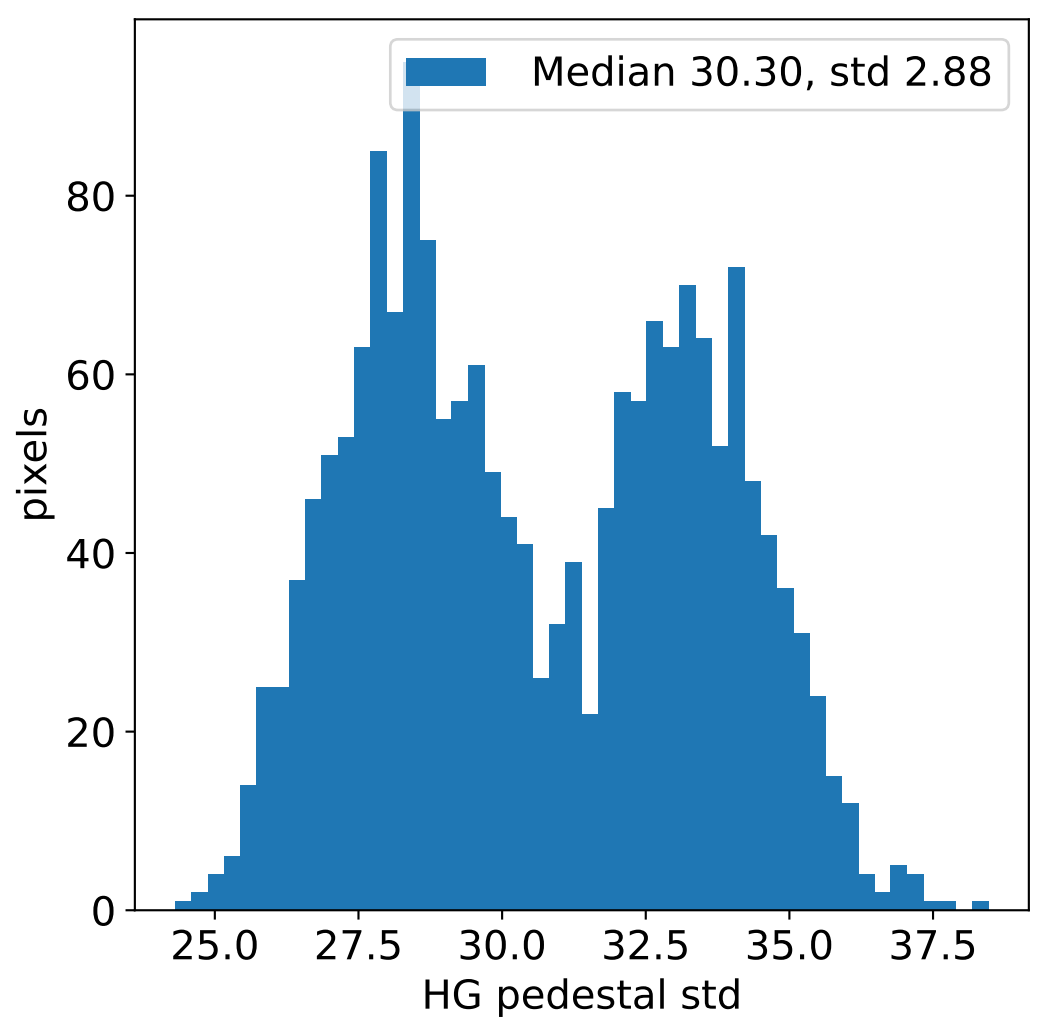

Run 11544, integration on 12 samples

Run 11544, pixel 0

Run 11544, pixel 0