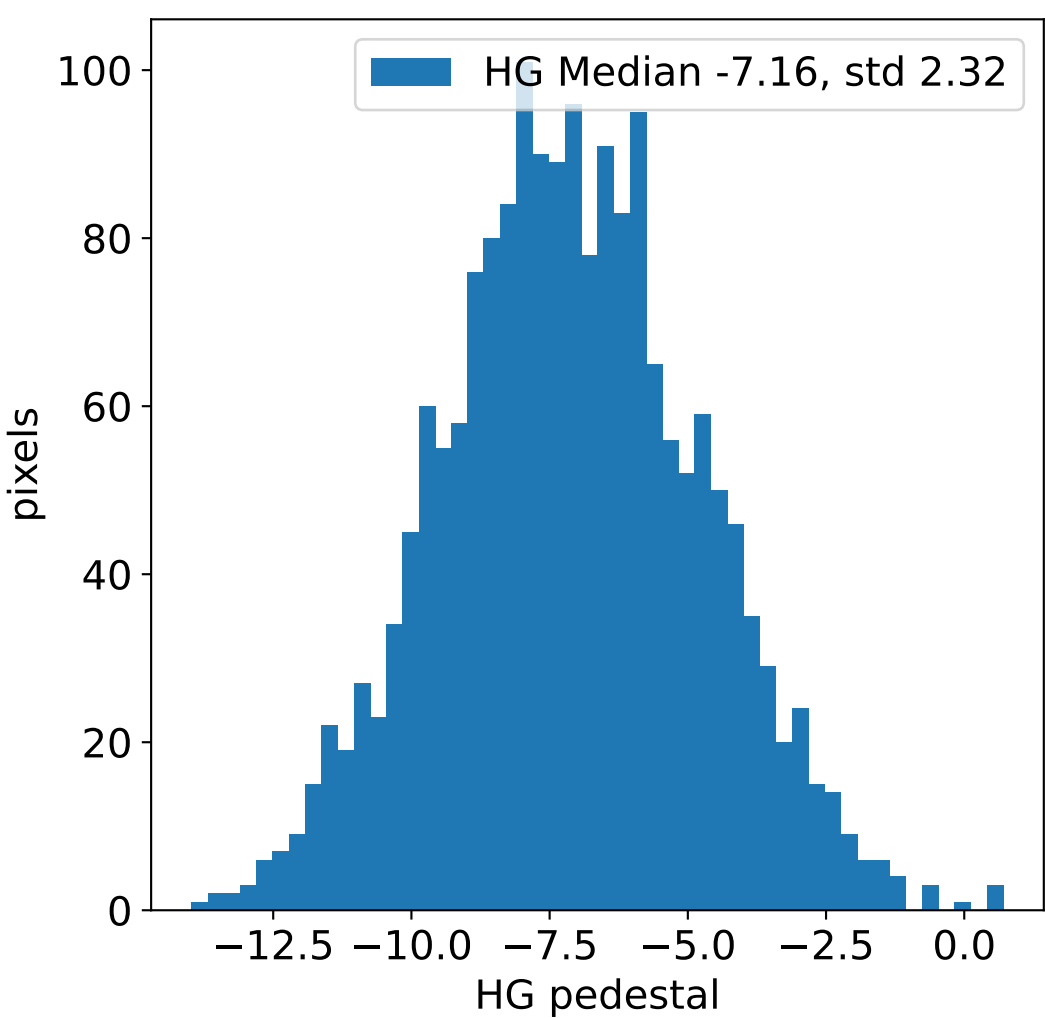

Run 11564, integration on 12 samples

Run 11564, pixel 0

Run 11564, pixel 0