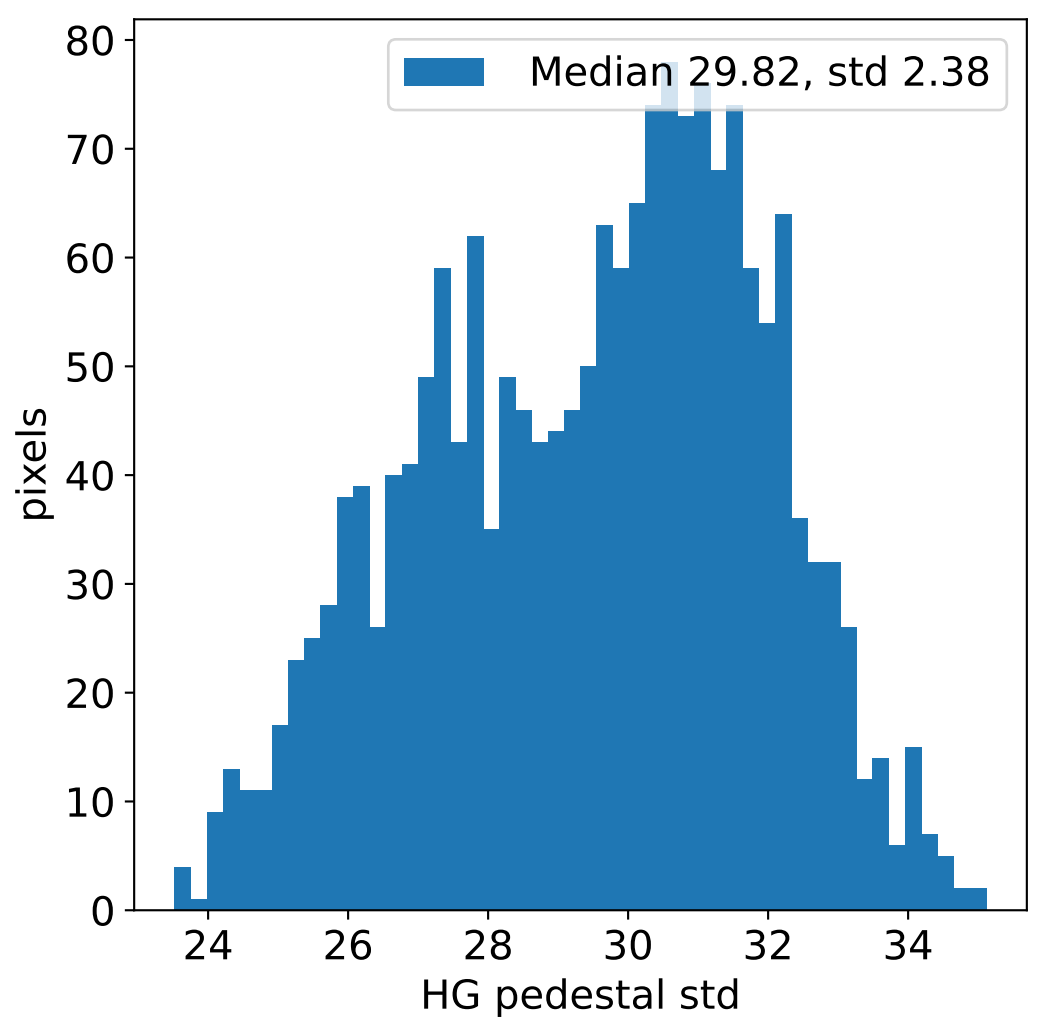

Run 11564, integration on 12 samples

Run 11564, pixel 0

Run 11564, pixel 0