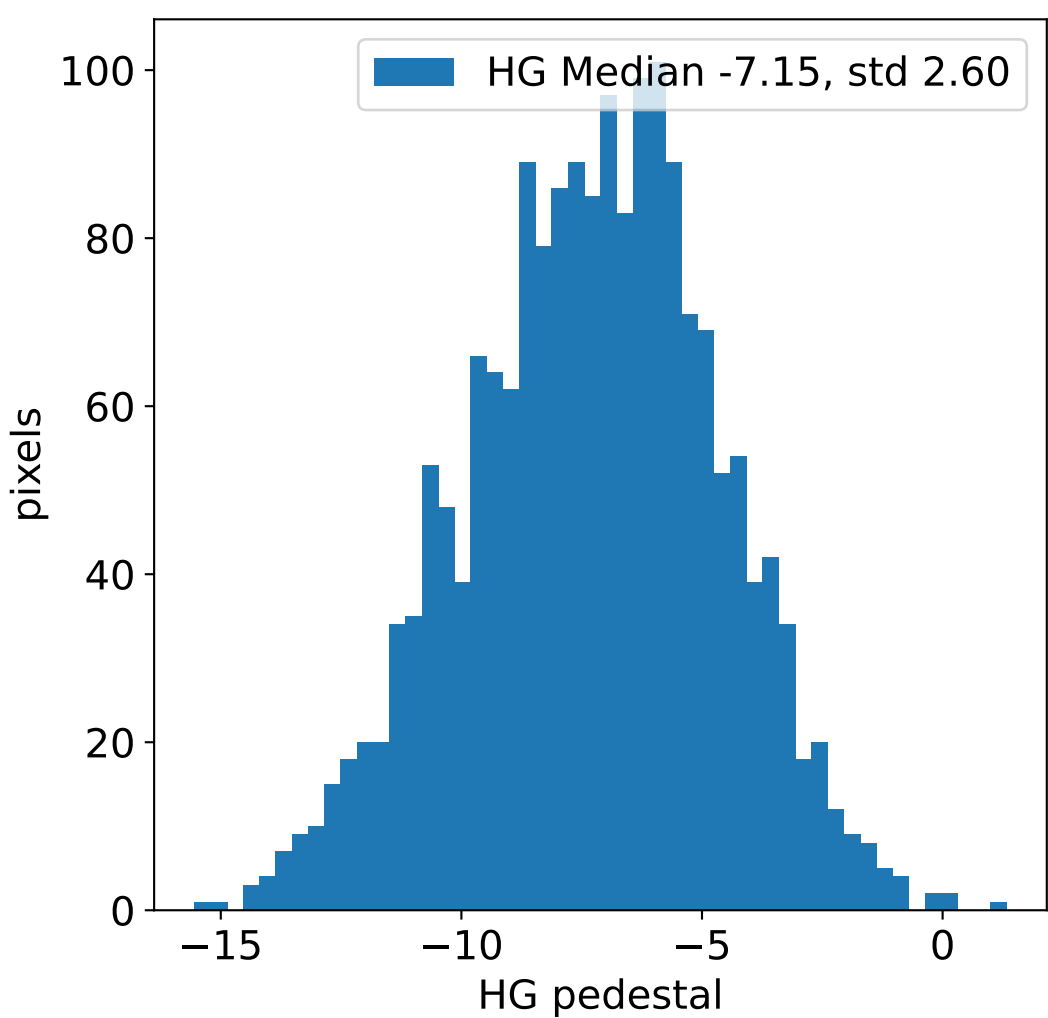

Run 11607, integration on 12 samples

Run 11607, pixel 0

Run 11607, pixel 0