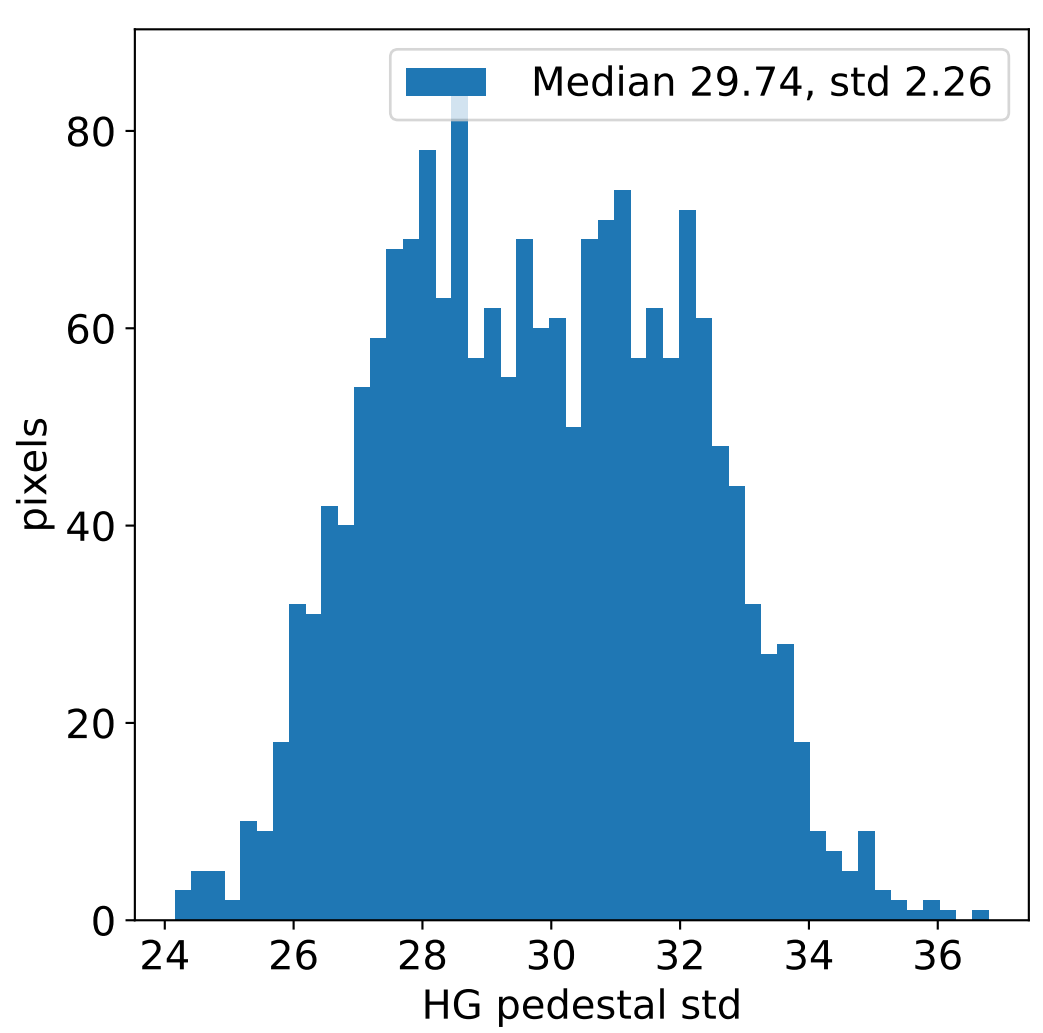

Run 11679, integration on 12 samples

Run 11679, pixel 0

Run 11679, pixel 0