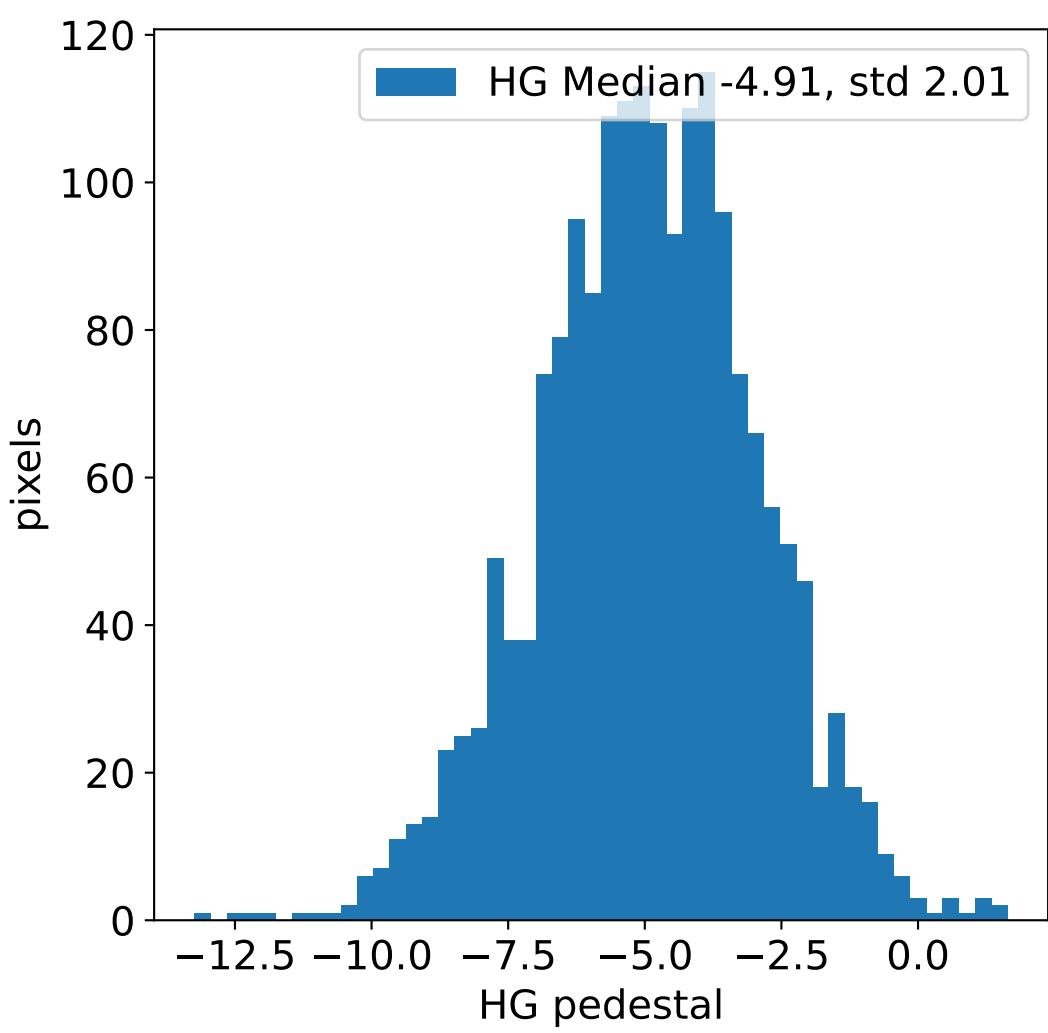

Run 11679, integration on 12 samples

Run 11679, pixel 0

Run 11679, pixel 0