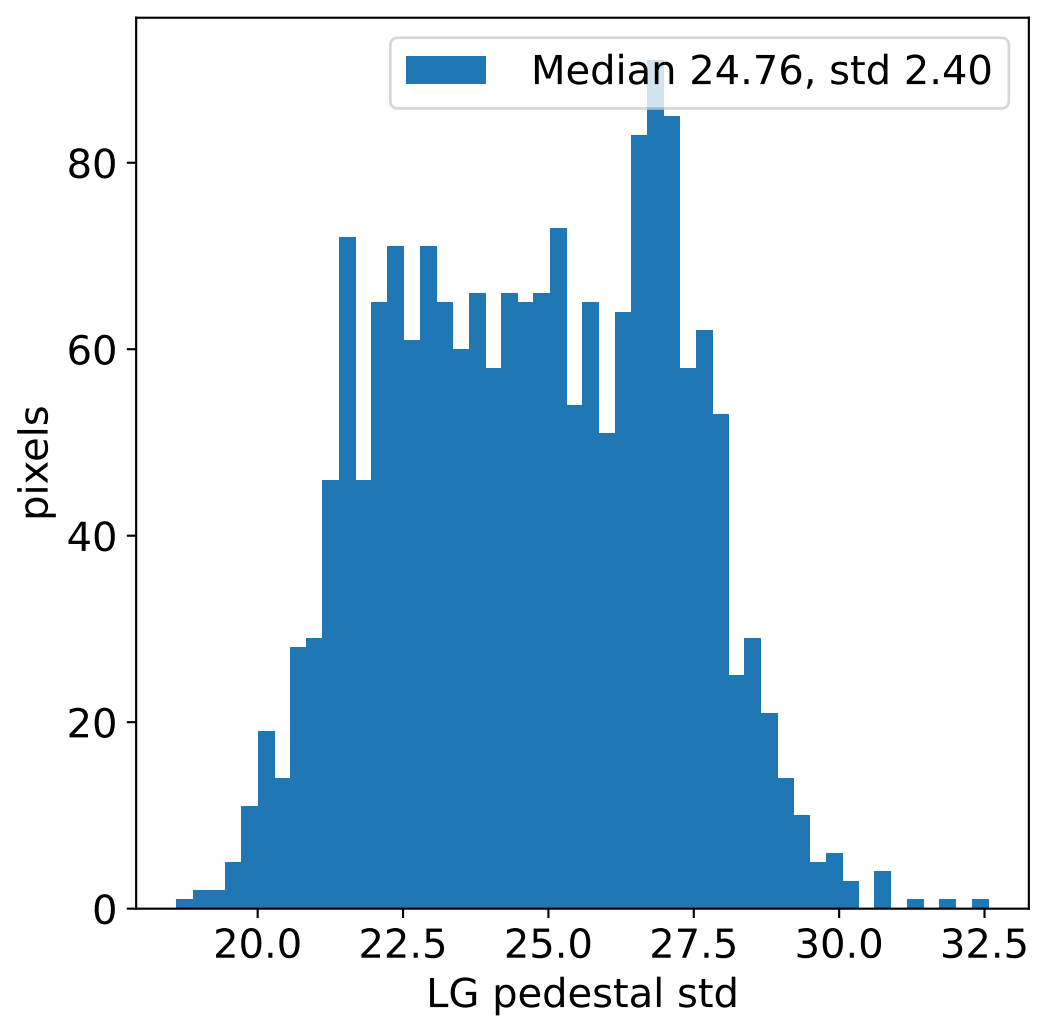

Run 11726, integration on 12 samples

Run 11726, pixel 0

Run 11726, pixel 0