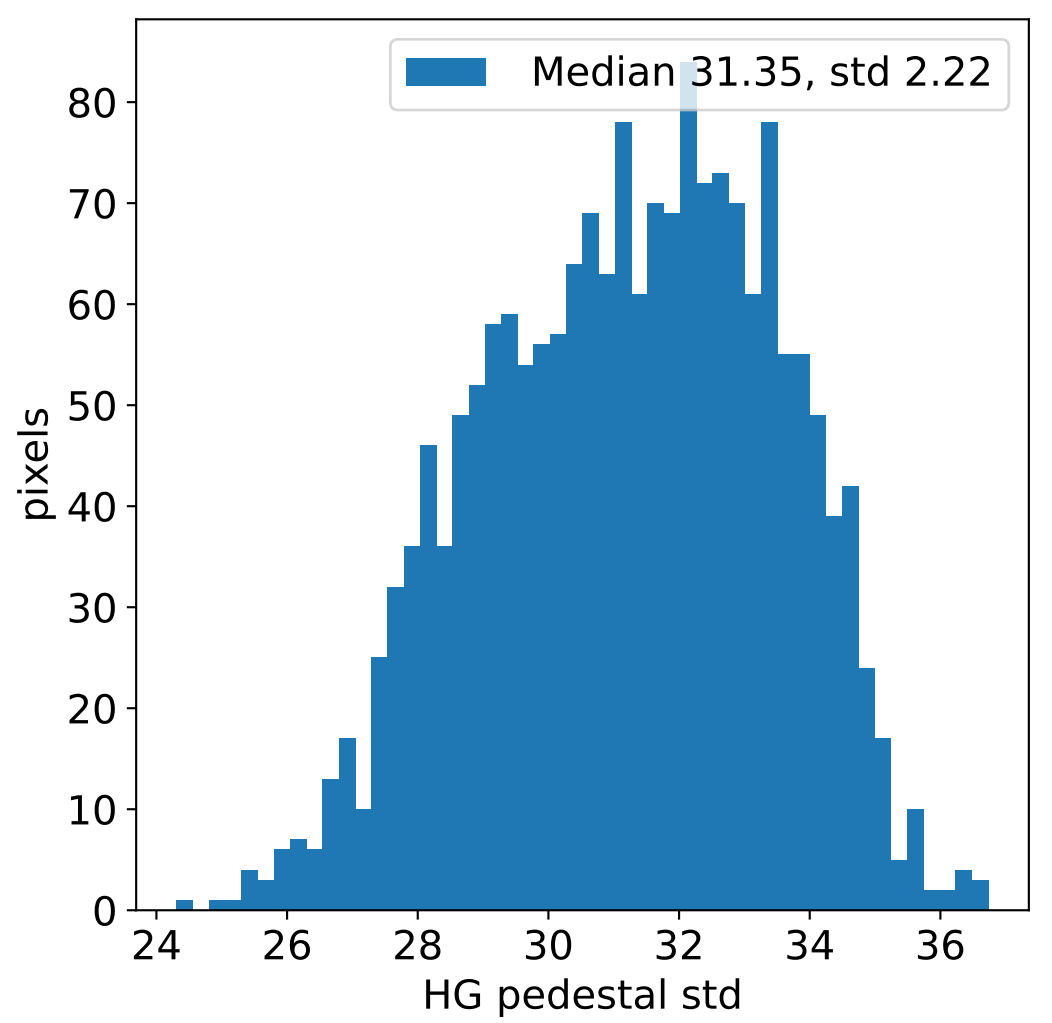

Run 11726, integration on 12 samples

Run 11726, pixel 0

Run 11726, pixel 0