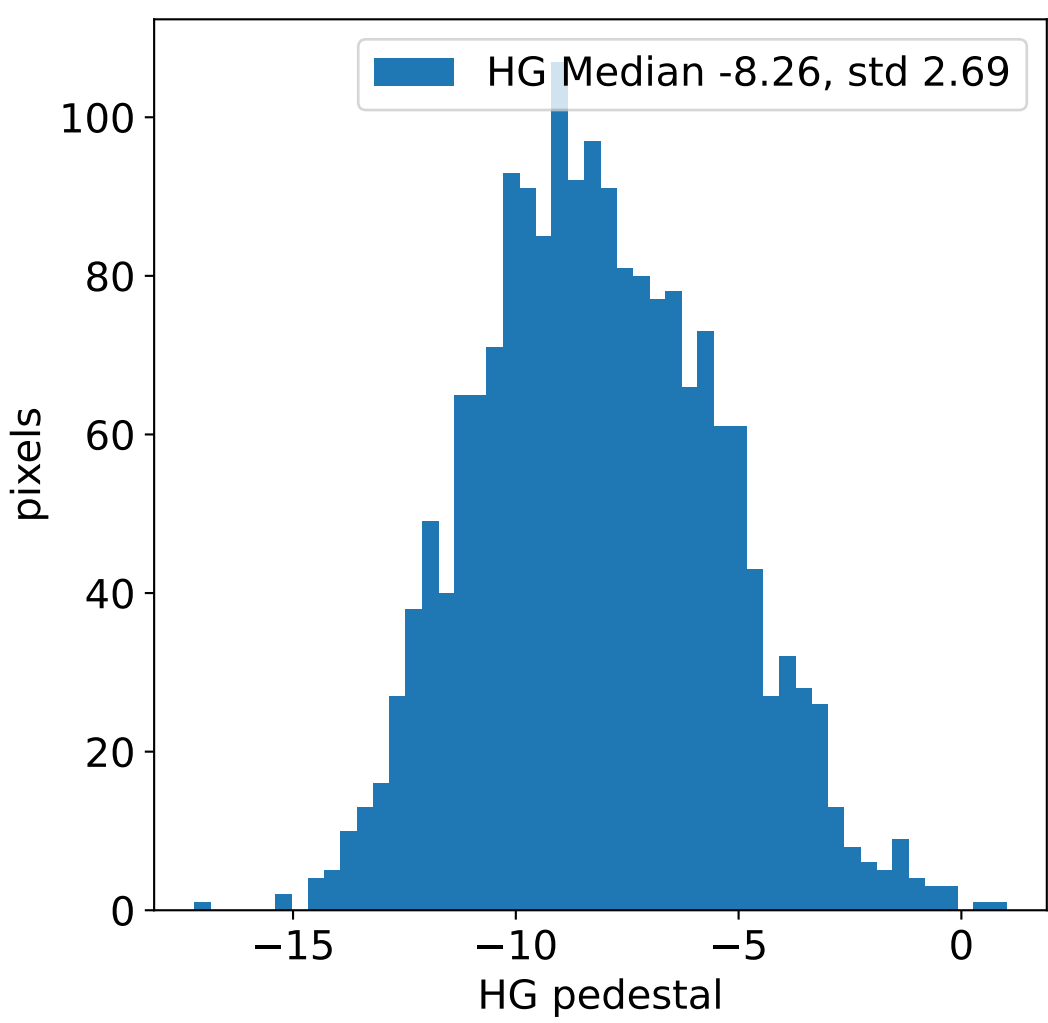

Run 11726, integration on 12 samples

Run 11726, pixel 0

Run 11726, pixel 0