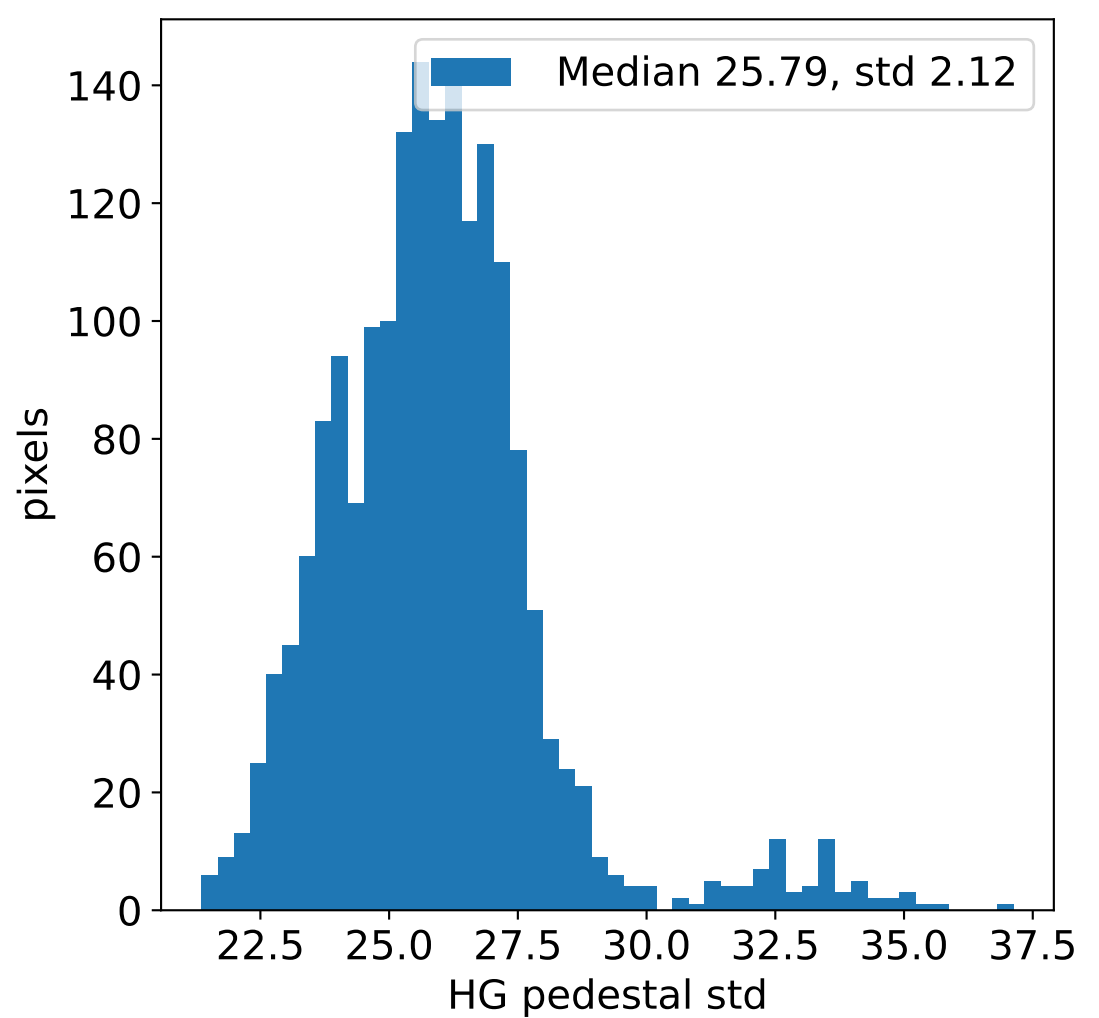

Run 11789, integration on 12 samples

Run 11789, pixel 0

Run 11789, pixel 0