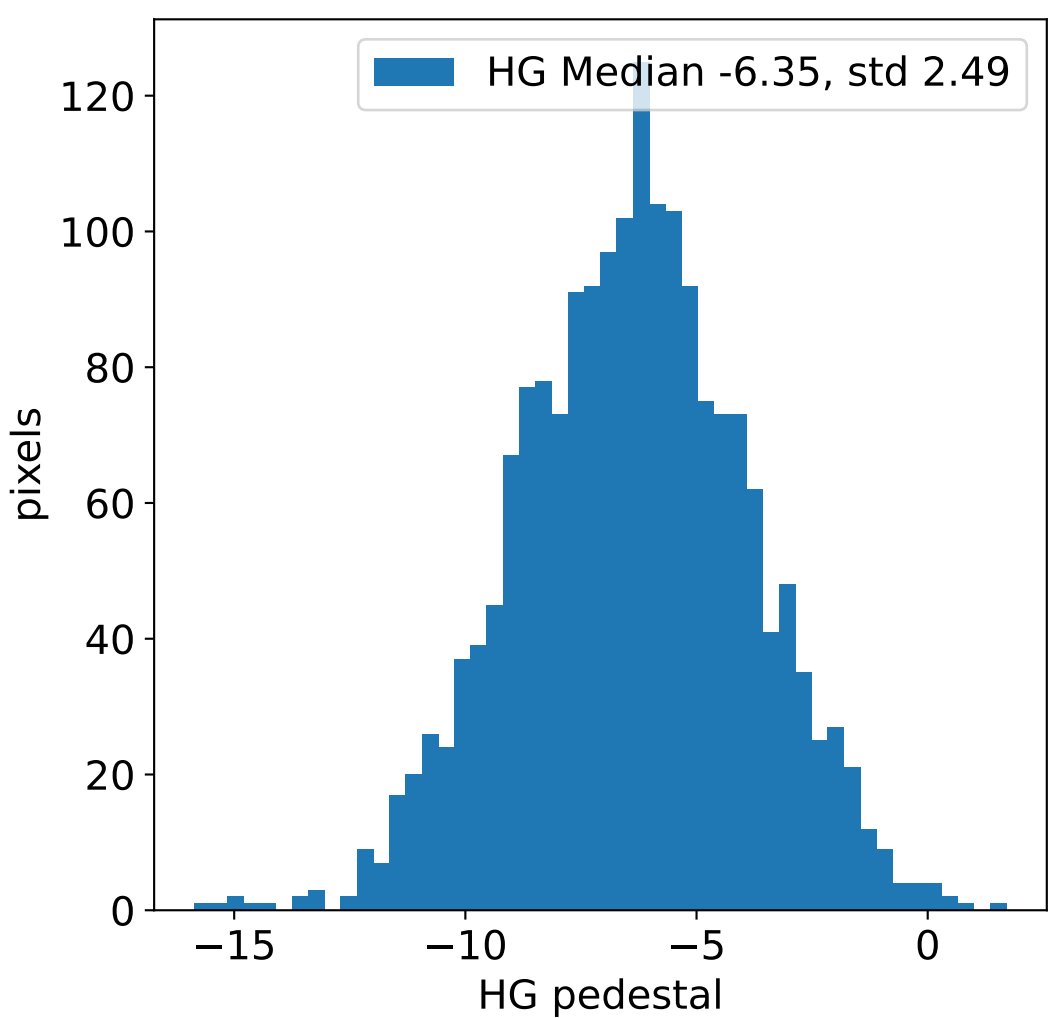

Run 11948, integration on 12 samples

Run 11948, pixel 0

Run 11948, pixel 0