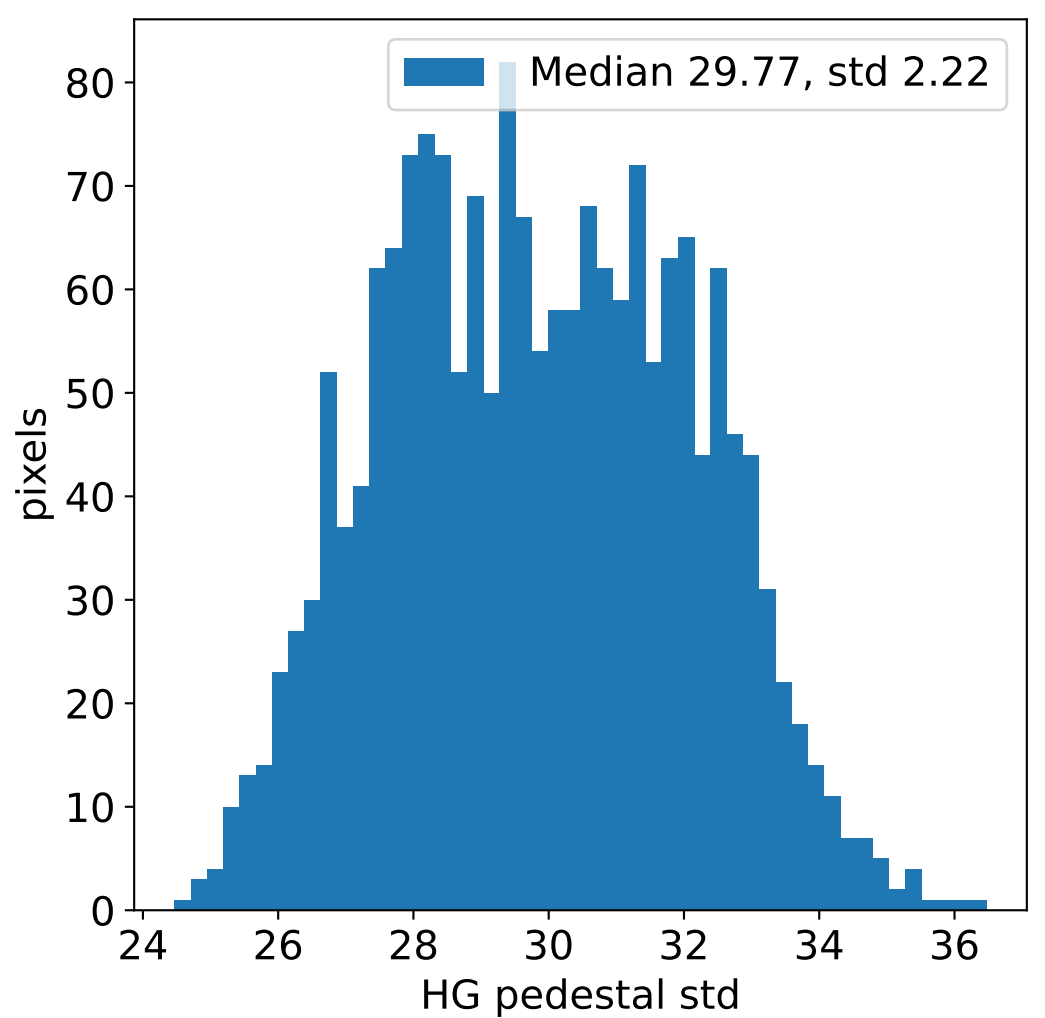

Run 11948, integration on 12 samples

Run 11948, pixel 0

Run 11948, pixel 0