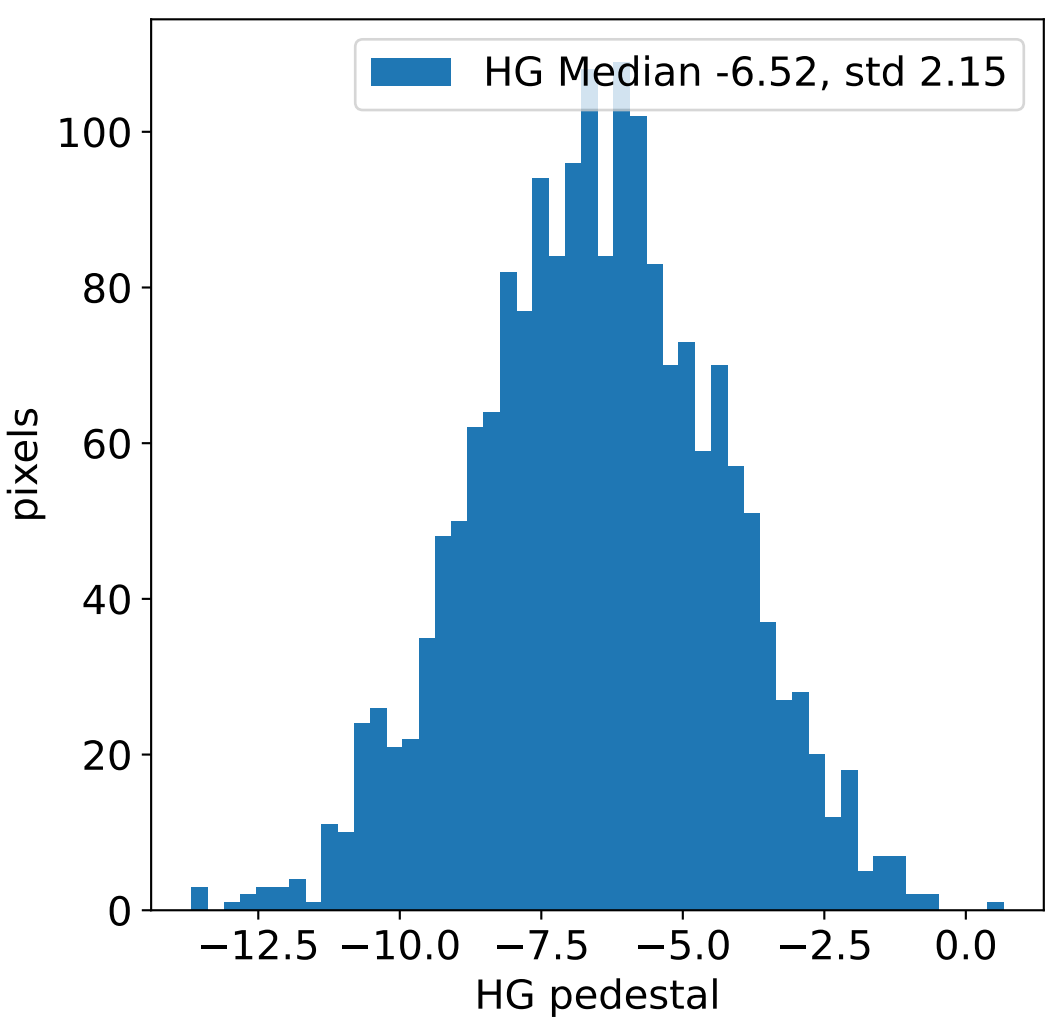

Run 11957, integration on 12 samples

Run 11957, pixel 0

Run 11957, pixel 0