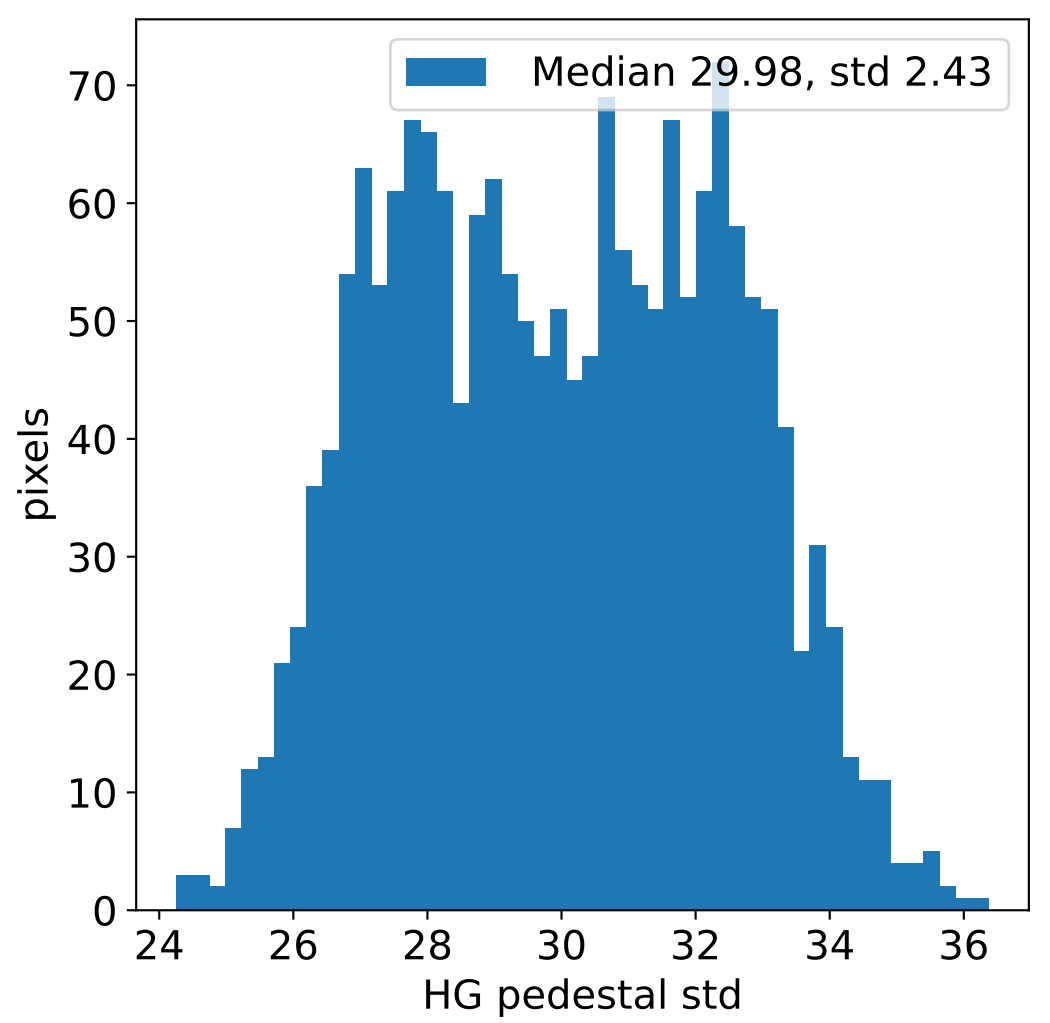

Run 11957, integration on 12 samples

Run 11957, pixel 0

Run 11957, pixel 0