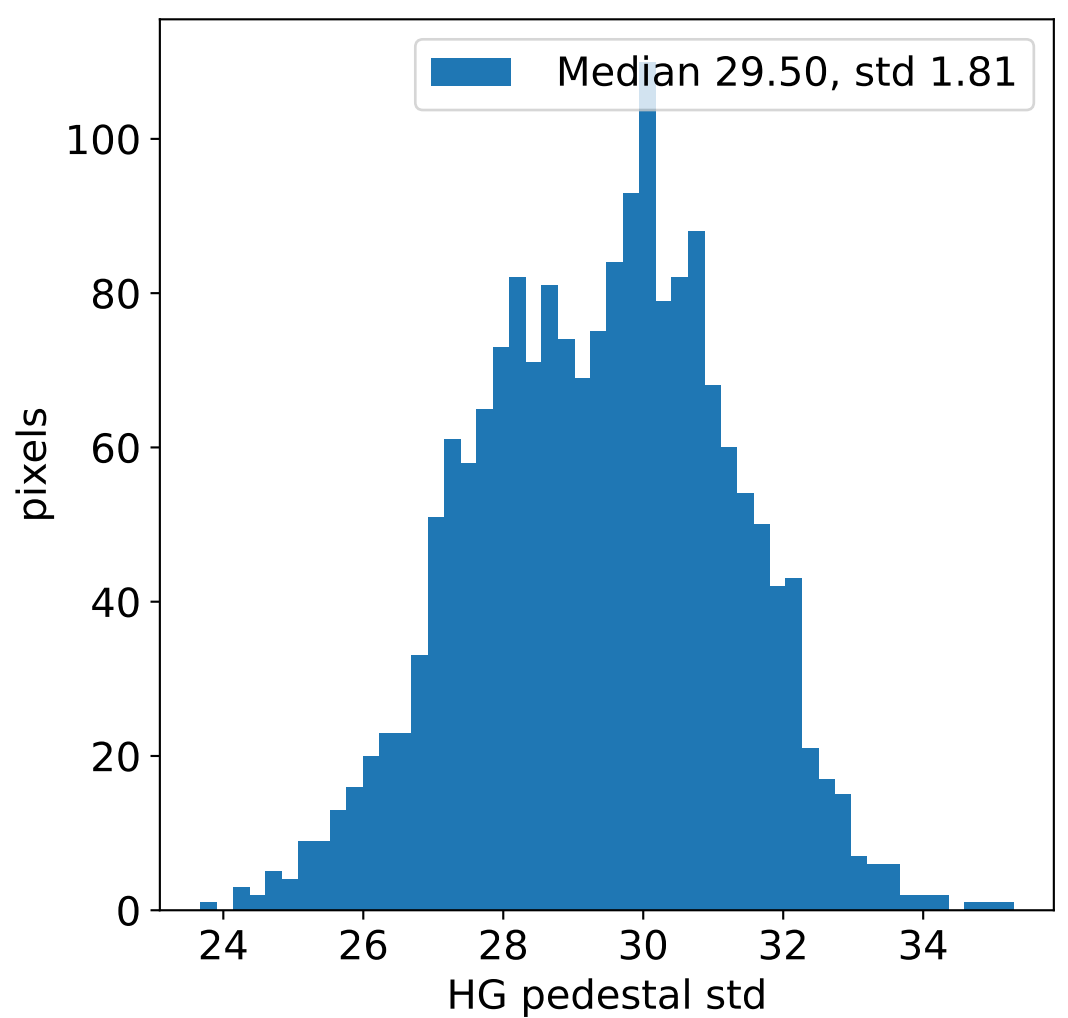

Run 11967, integration on 12 samples

Run 11967, pixel 0

Run 11967, pixel 0