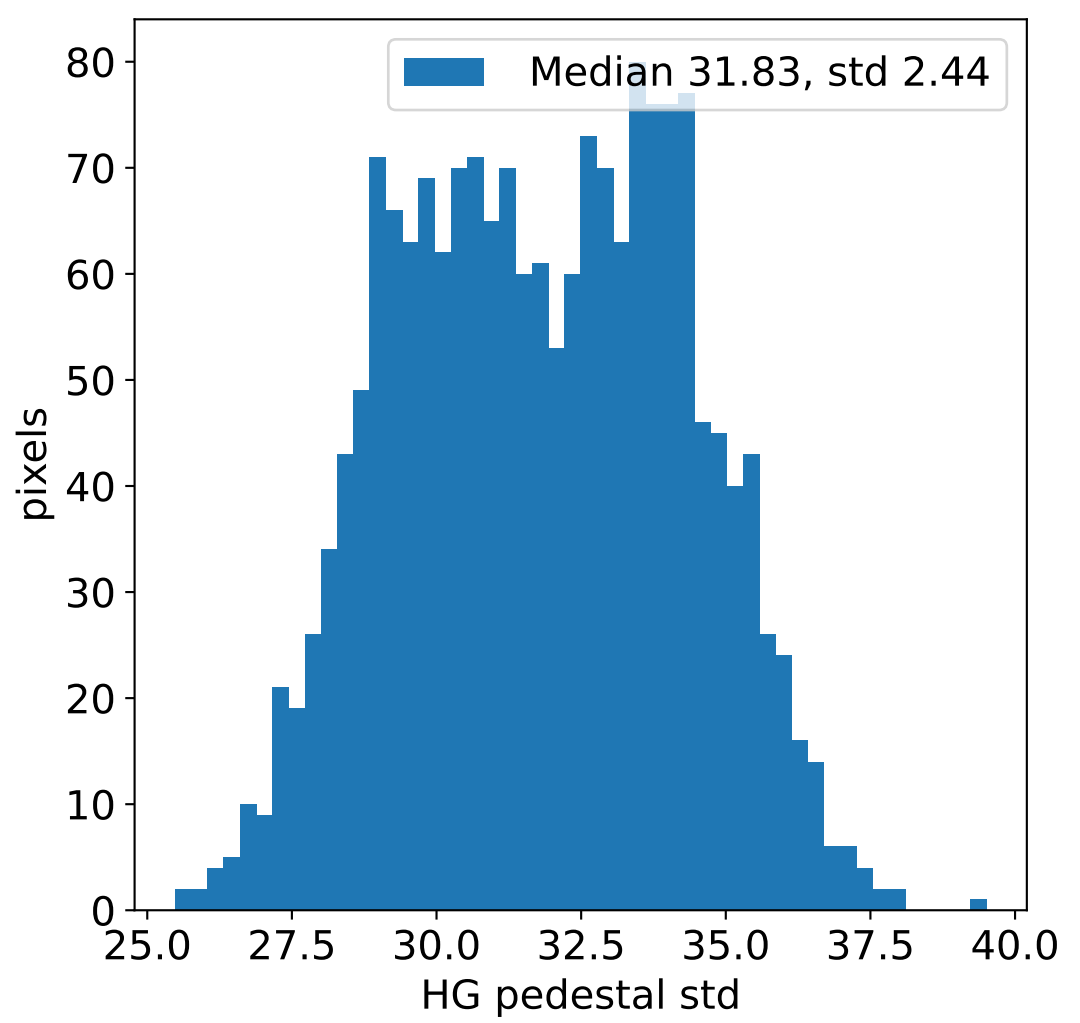

Run 11981, integration on 12 samples

Run 11981, pixel 0

Run 11981, pixel 0