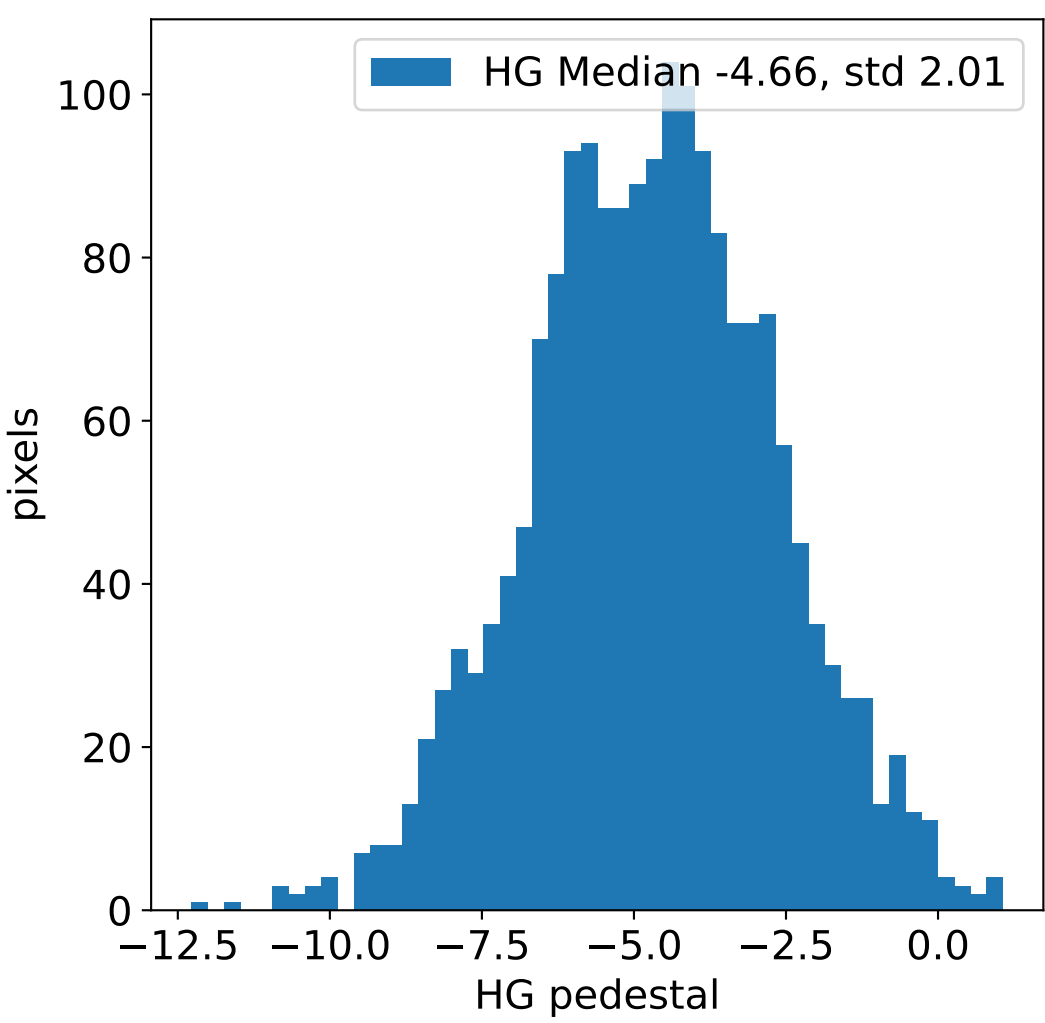

Run 11981, integration on 12 samples

Run 11981, pixel 0

Run 11981, pixel 0