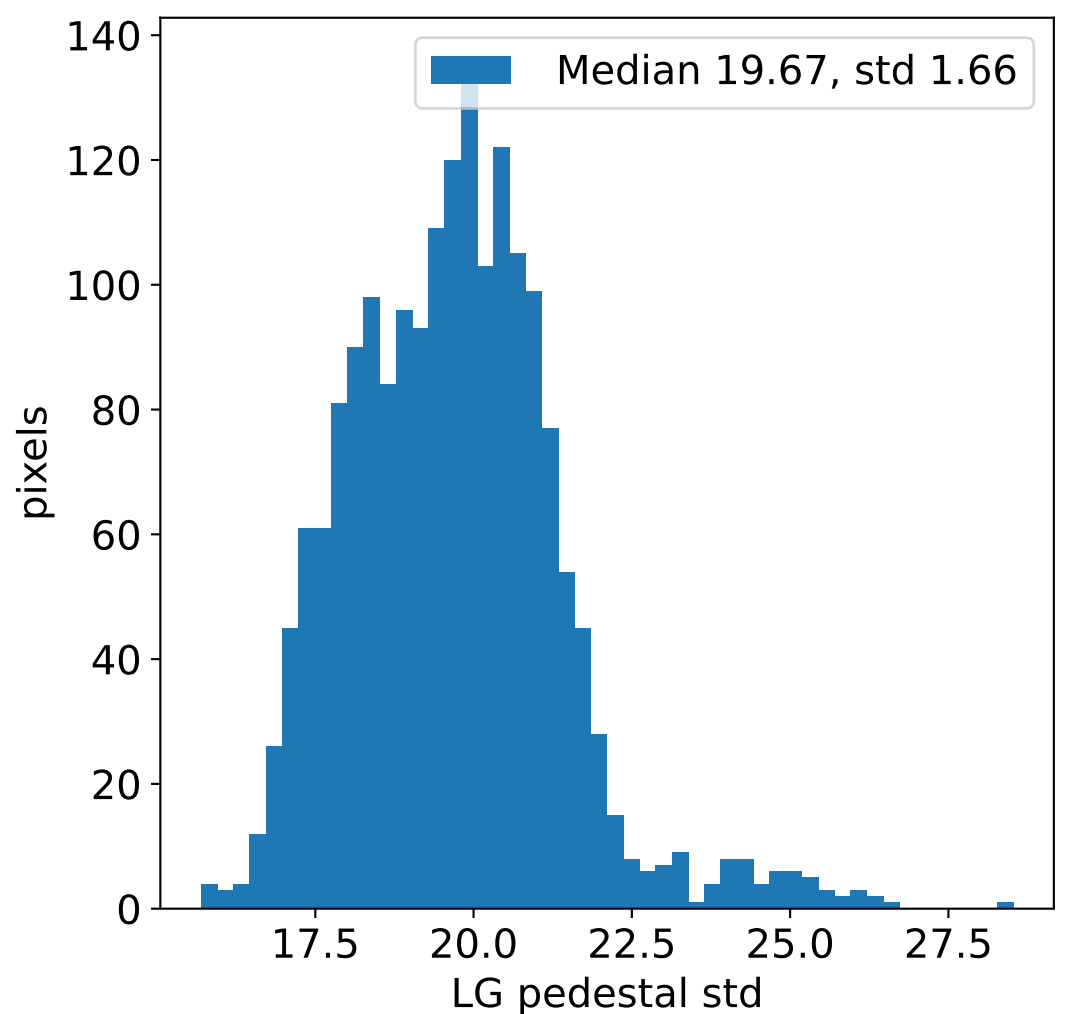

Run 12137, integration on 12 samples

Run 12137, pixel 0

Run 12137, pixel 0