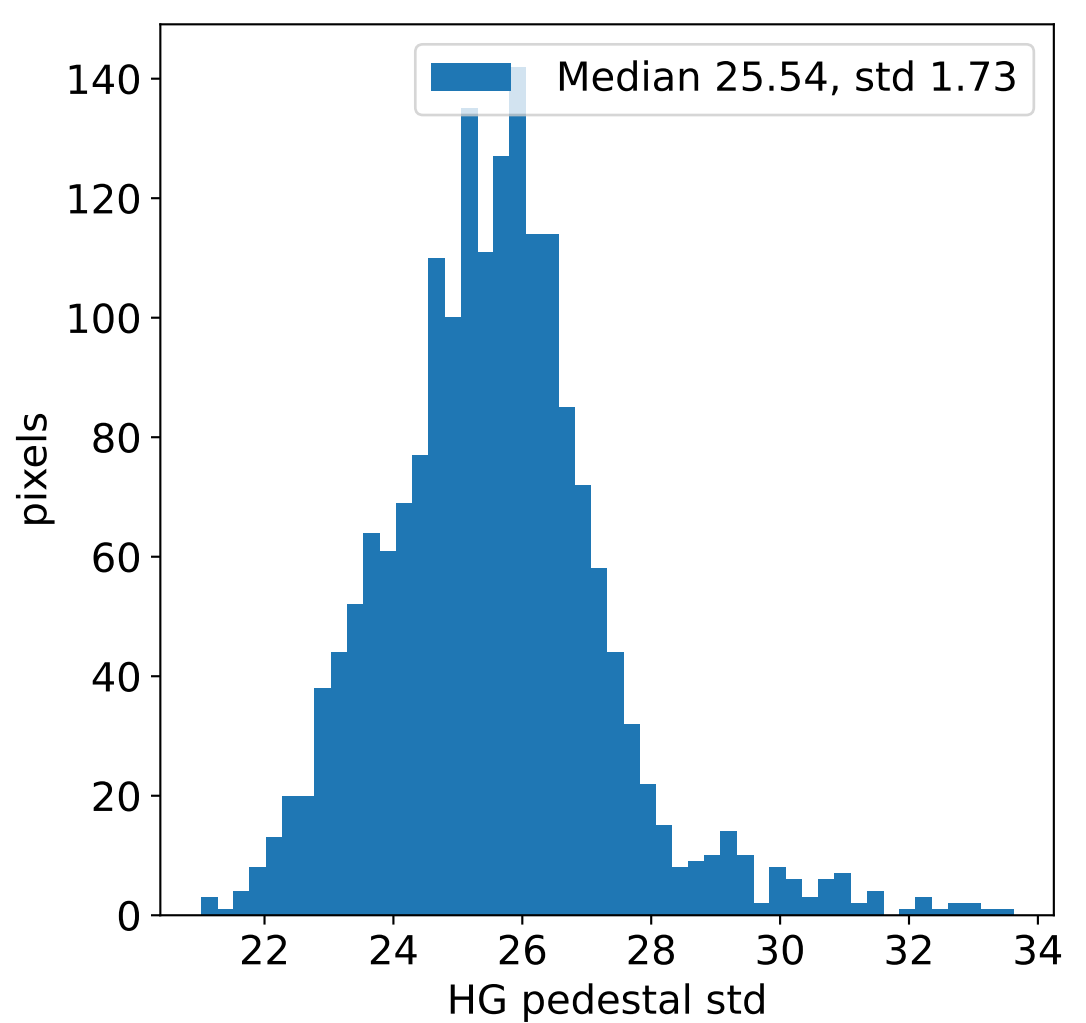

Run 12137, integration on 12 samples

Run 12137, pixel 0

Run 12137, pixel 0