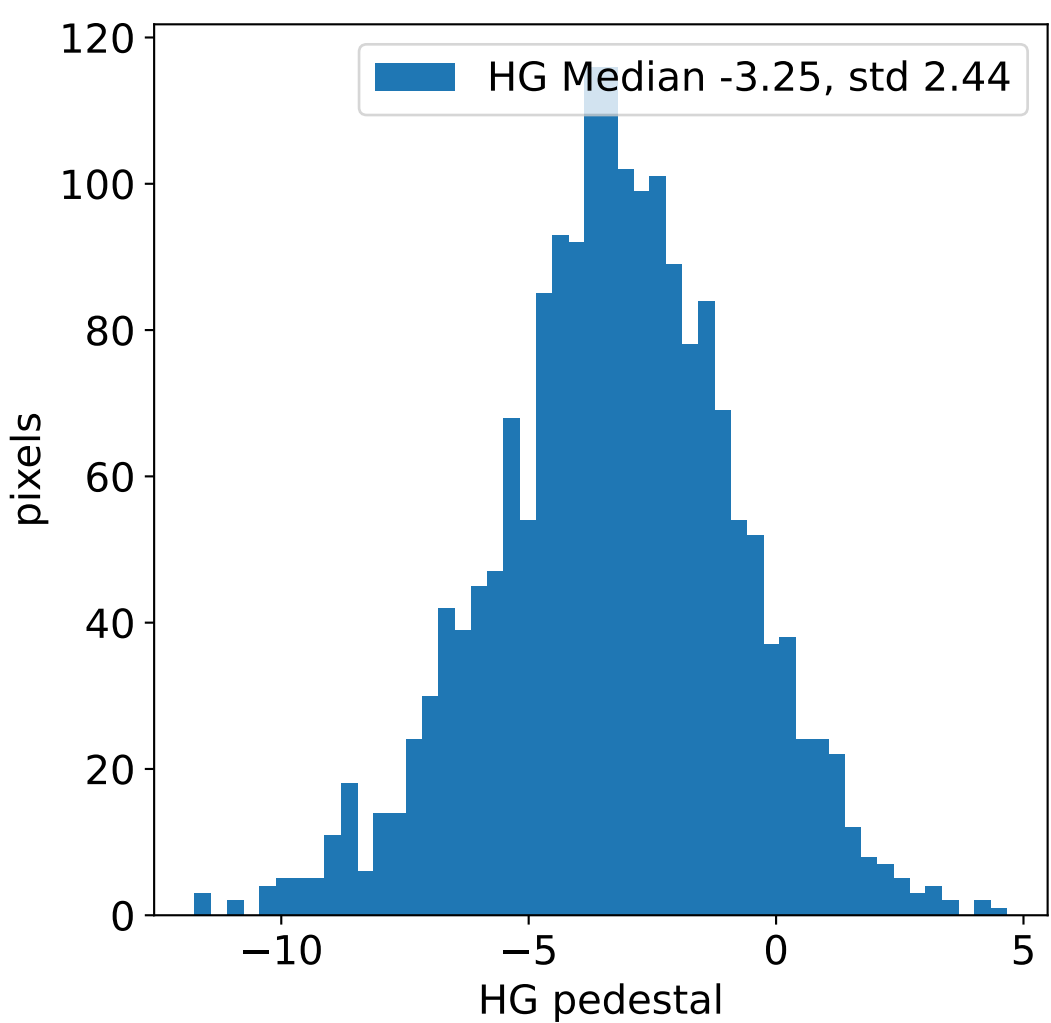

Run 12137, integration on 12 samples

Run 12137, pixel 0

Run 12137, pixel 0