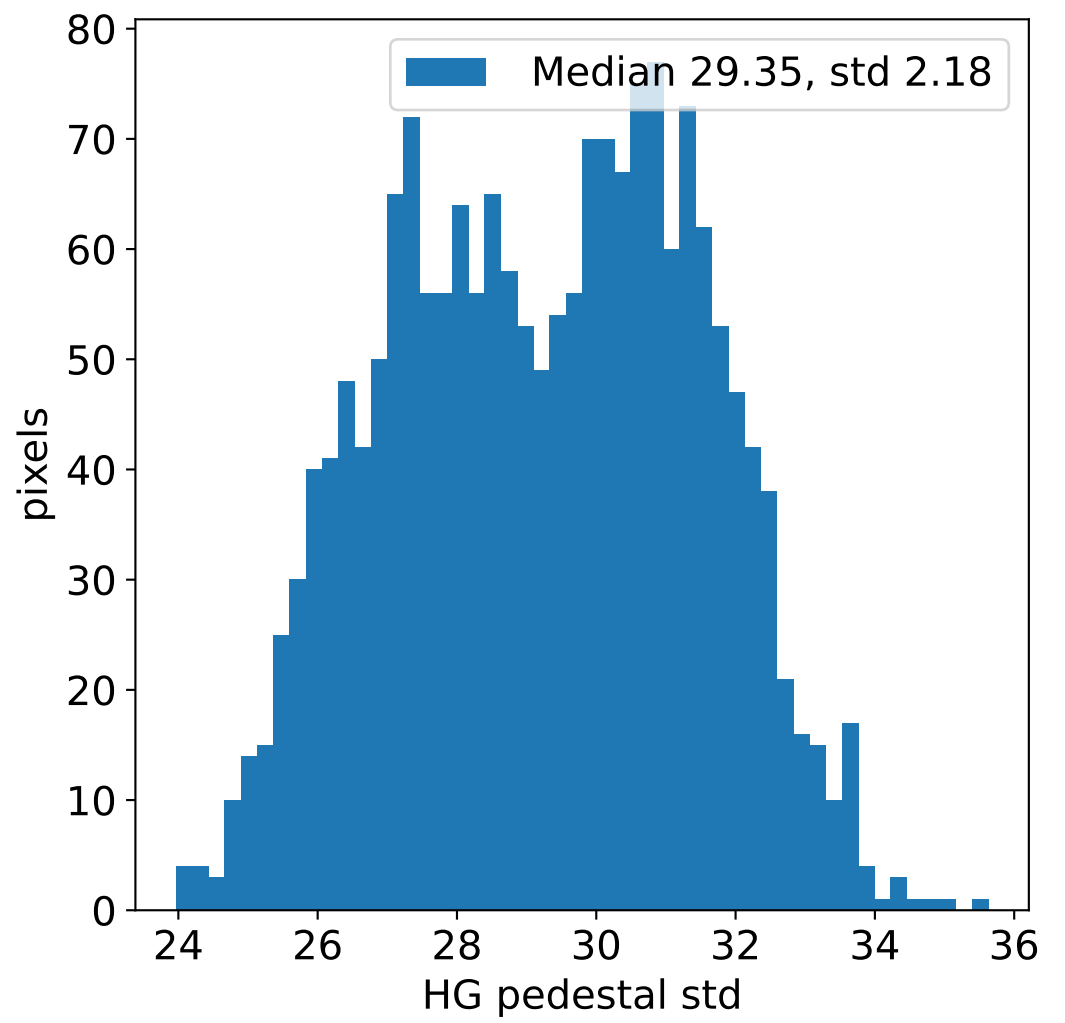

Run 12176, integration on 12 samples

Run 12176, pixel 0

Run 12176, pixel 0