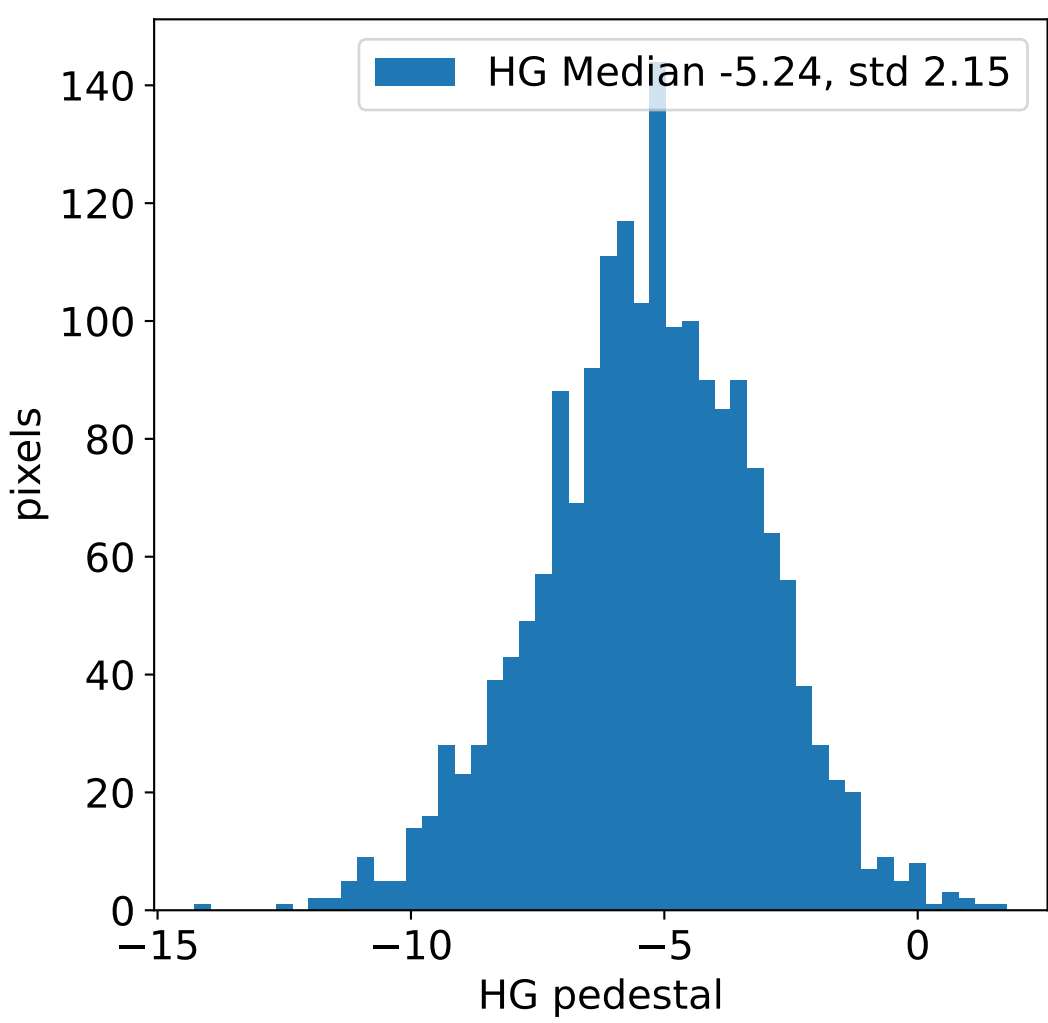

Run 12176, integration on 12 samples

Run 12176, pixel 0

Run 12176, pixel 0