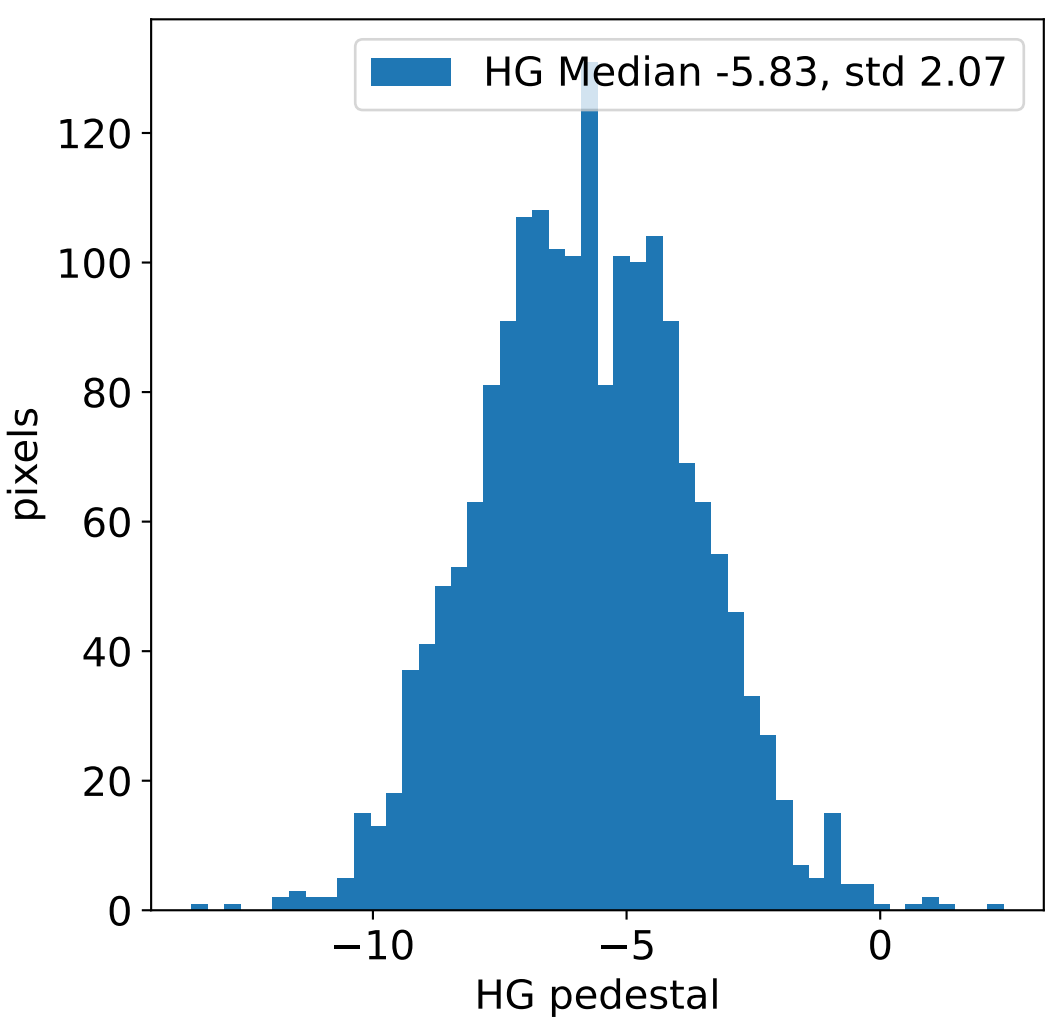

Run 12371, integration on 12 samples

Run 12371, pixel 0

Run 12371, pixel 0