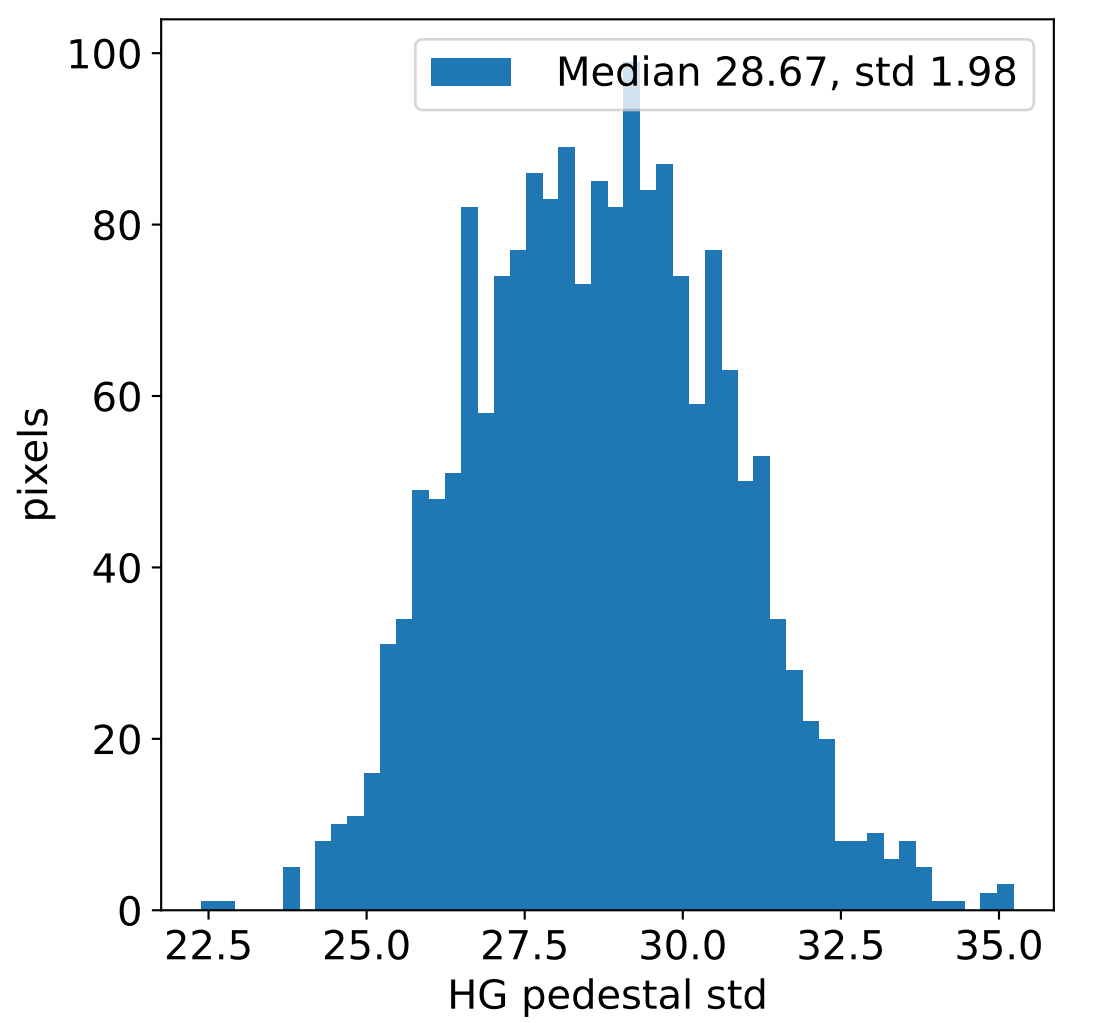

Run 12371, integration on 12 samples

Run 12371, pixel 0

Run 12371, pixel 0