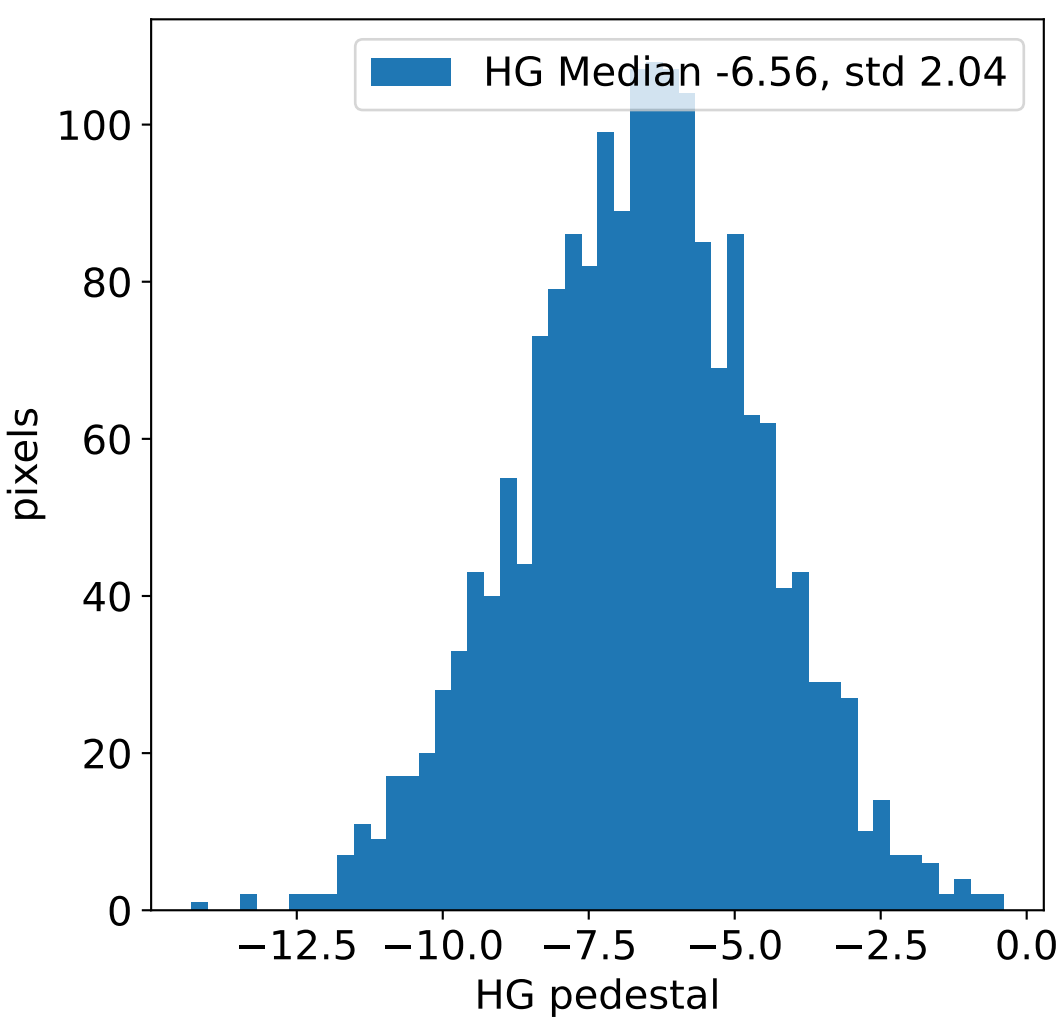

Run 12595, integration on 12 samples

Run 12595, pixel 0

Run 12595, pixel 0