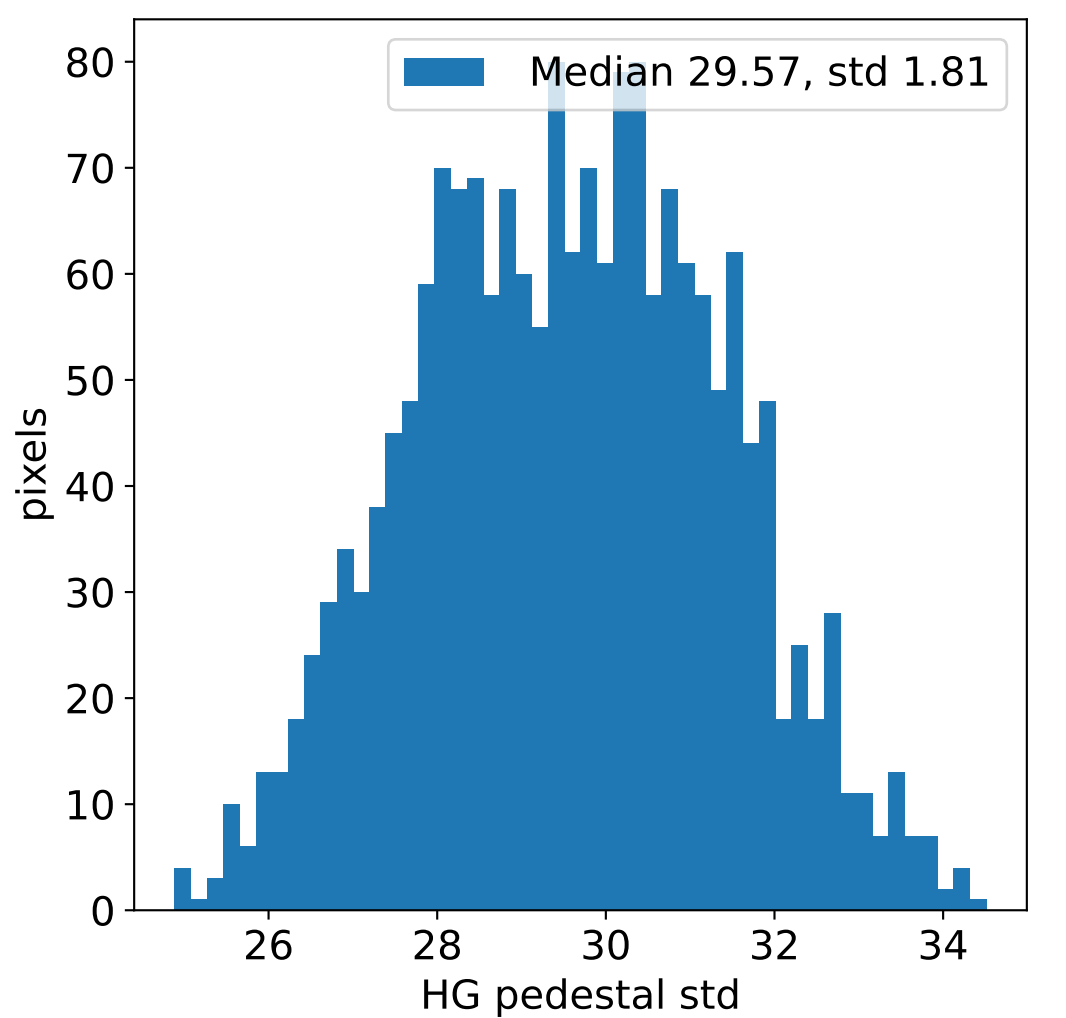

Run 12595, integration on 12 samples

Run 12595, pixel 0

Run 12595, pixel 0