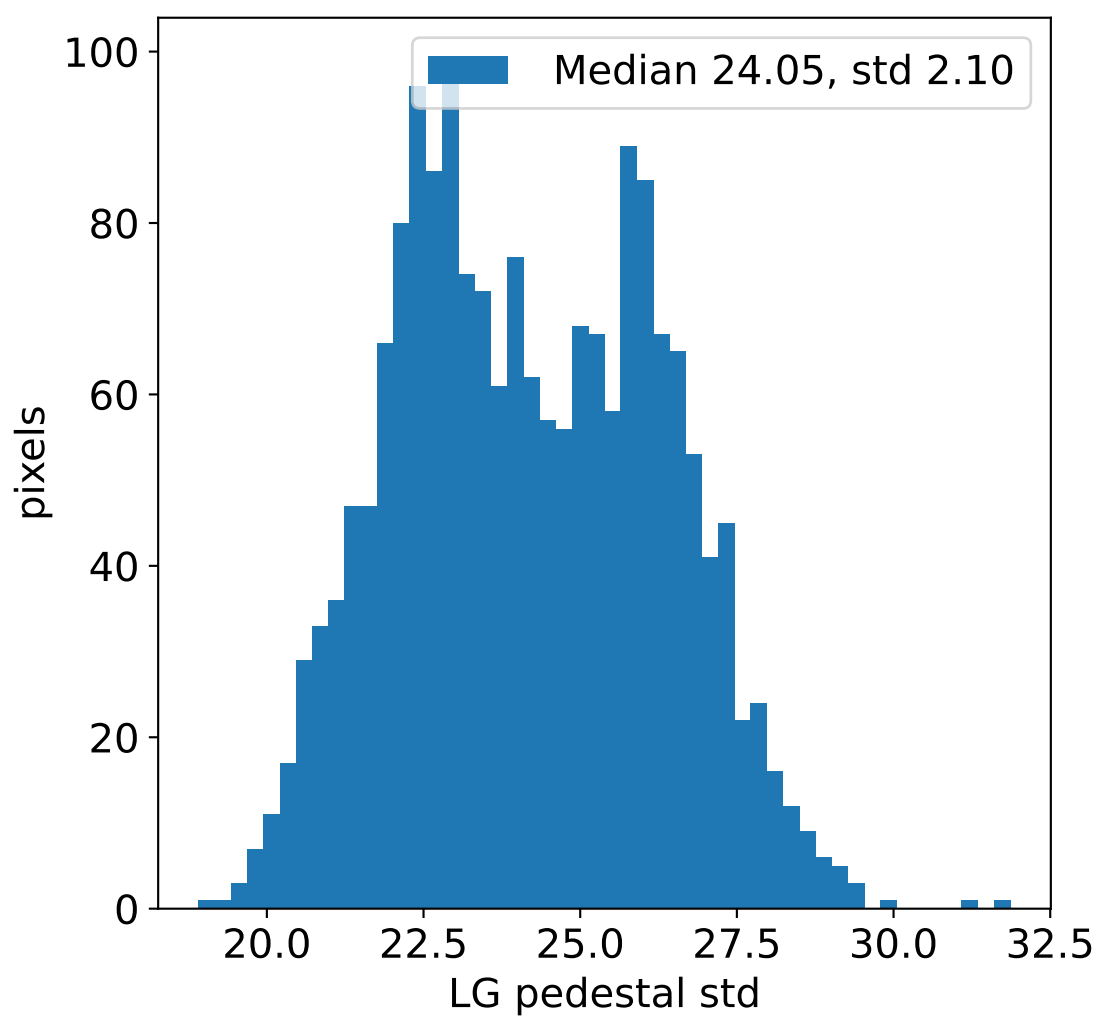

Run 12664, integration on 12 samples

Run 12664, pixel 0

Run 12664, pixel 0