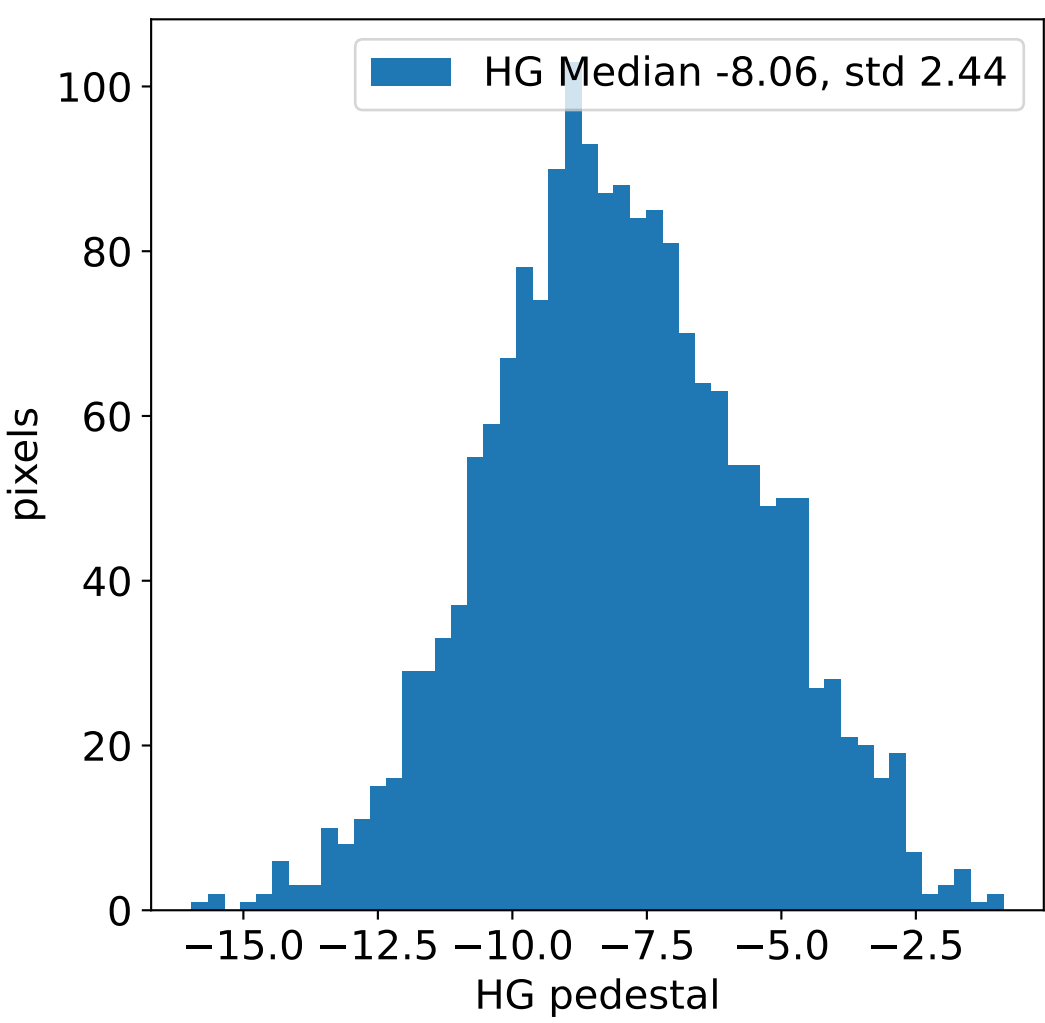

Run 12664, integration on 12 samples

Run 12664, pixel 0

Run 12664, pixel 0