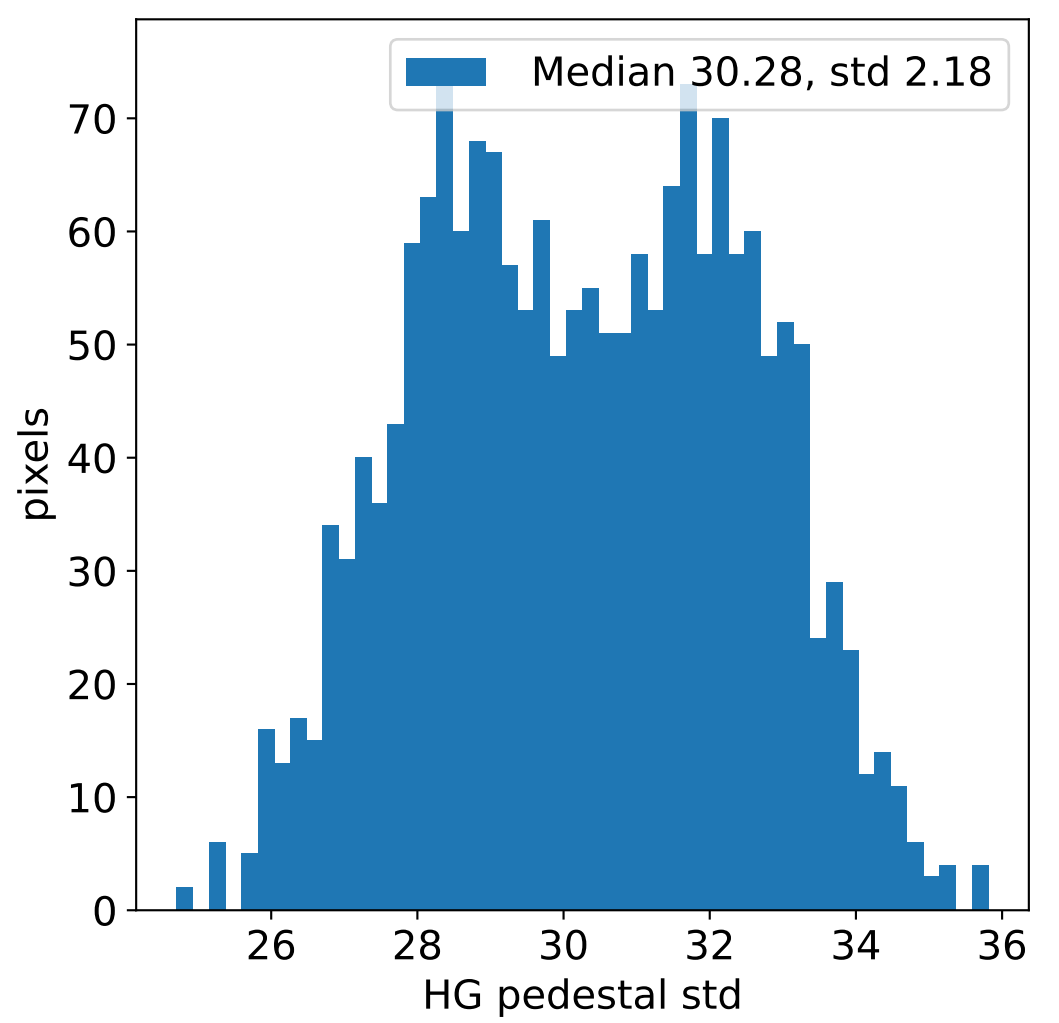

Run 12664, integration on 12 samples

Run 12664, pixel 0

Run 12664, pixel 0