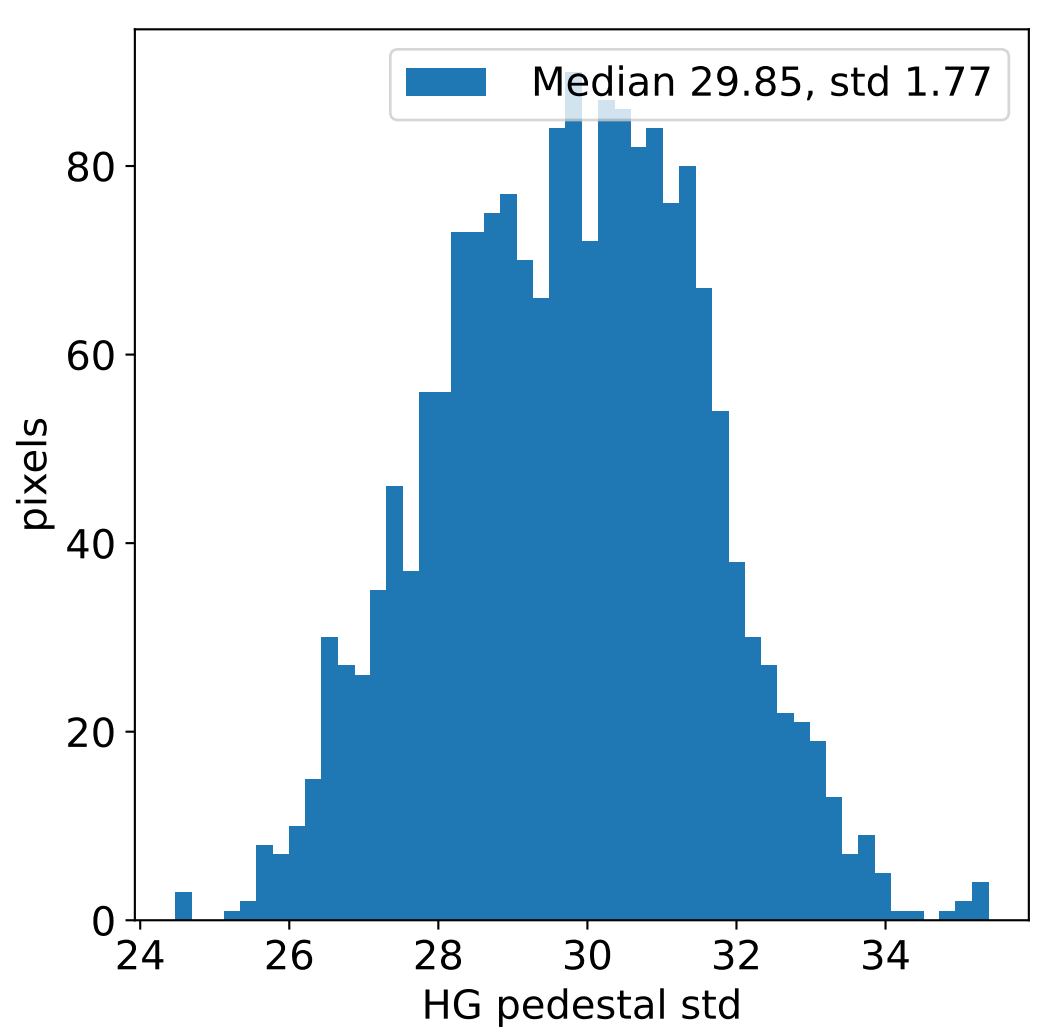

Run 12738, integration on 12 samples

Run 12738, pixel 0

Run 12738, pixel 0