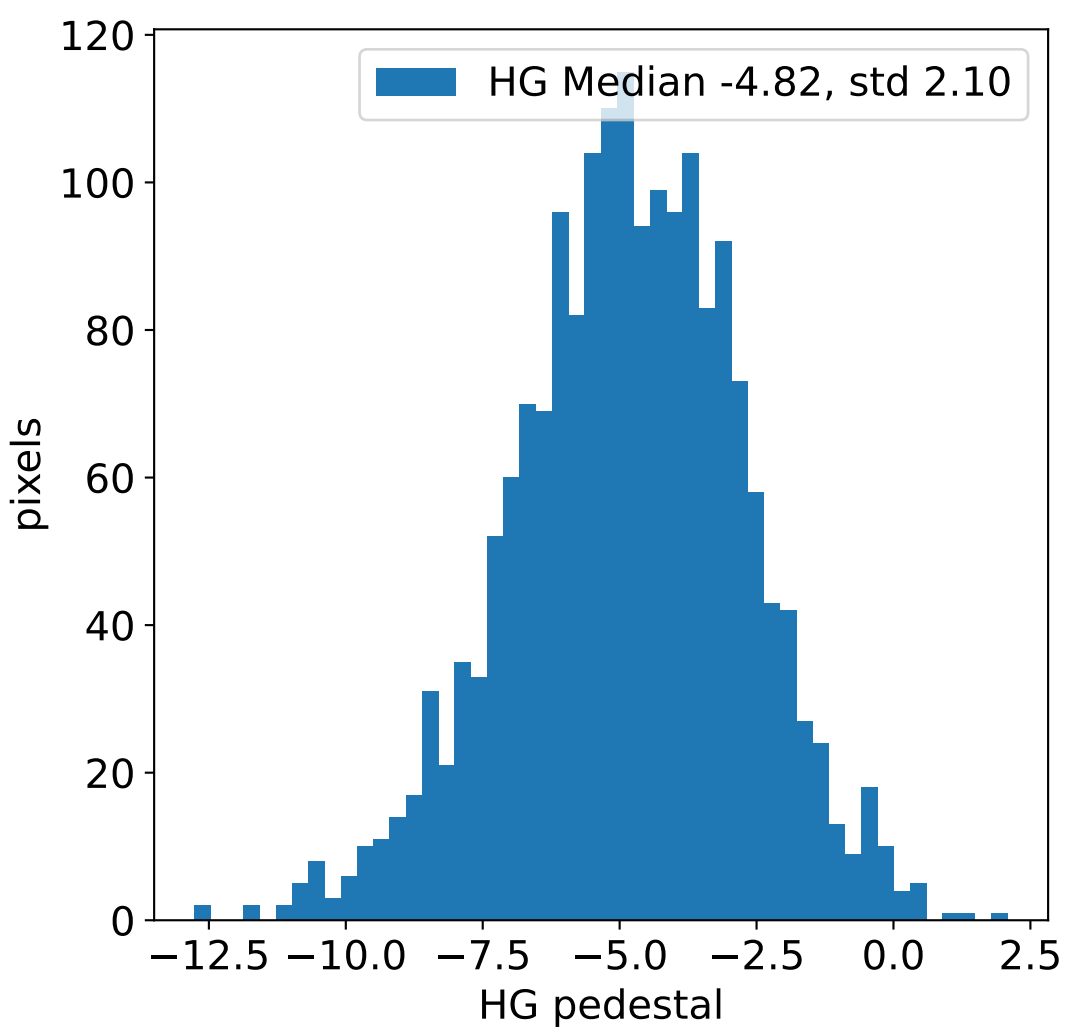

Run 12738, integration on 12 samples

Run 12738, pixel 0

Run 12738, pixel 0