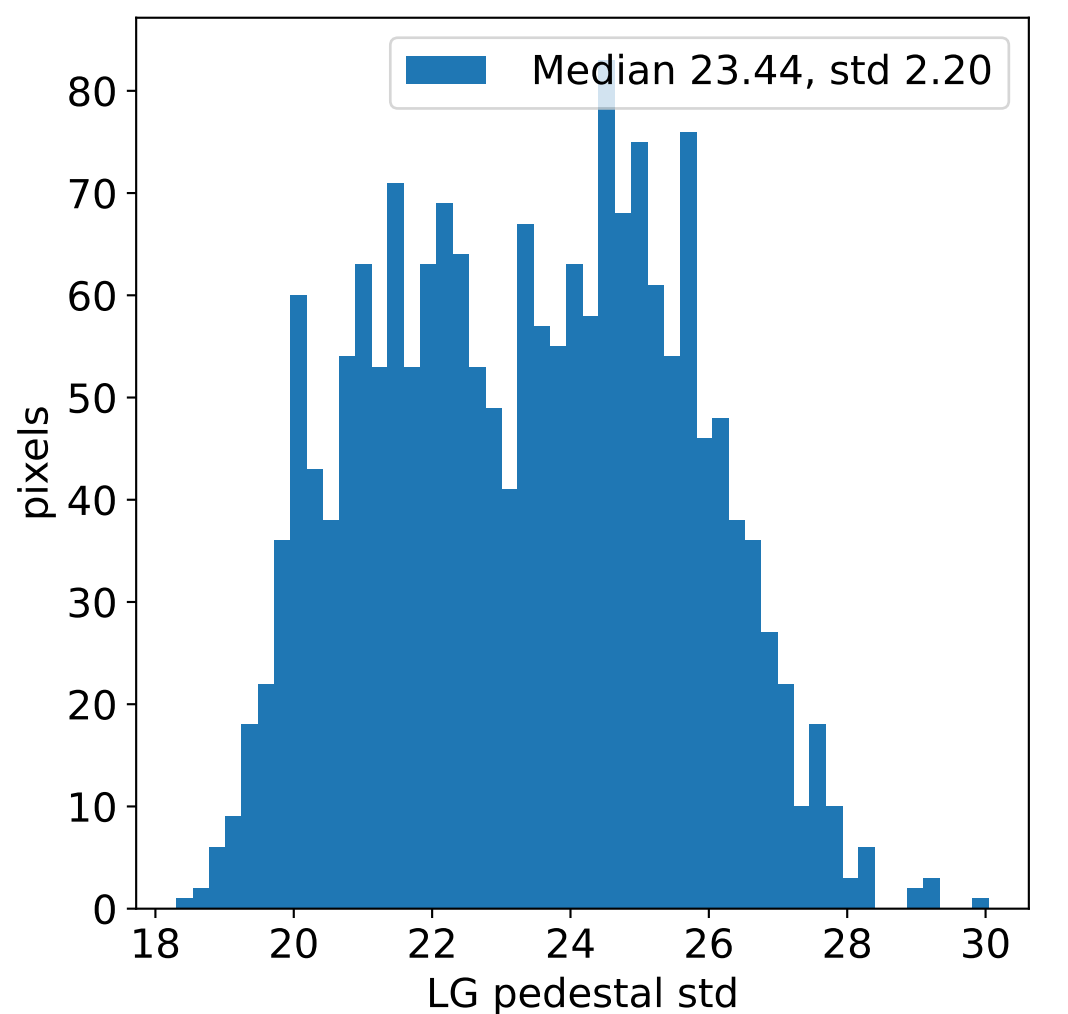

Run 12762, integration on 12 samples

Run 12762, pixel 0

Run 12762, pixel 0