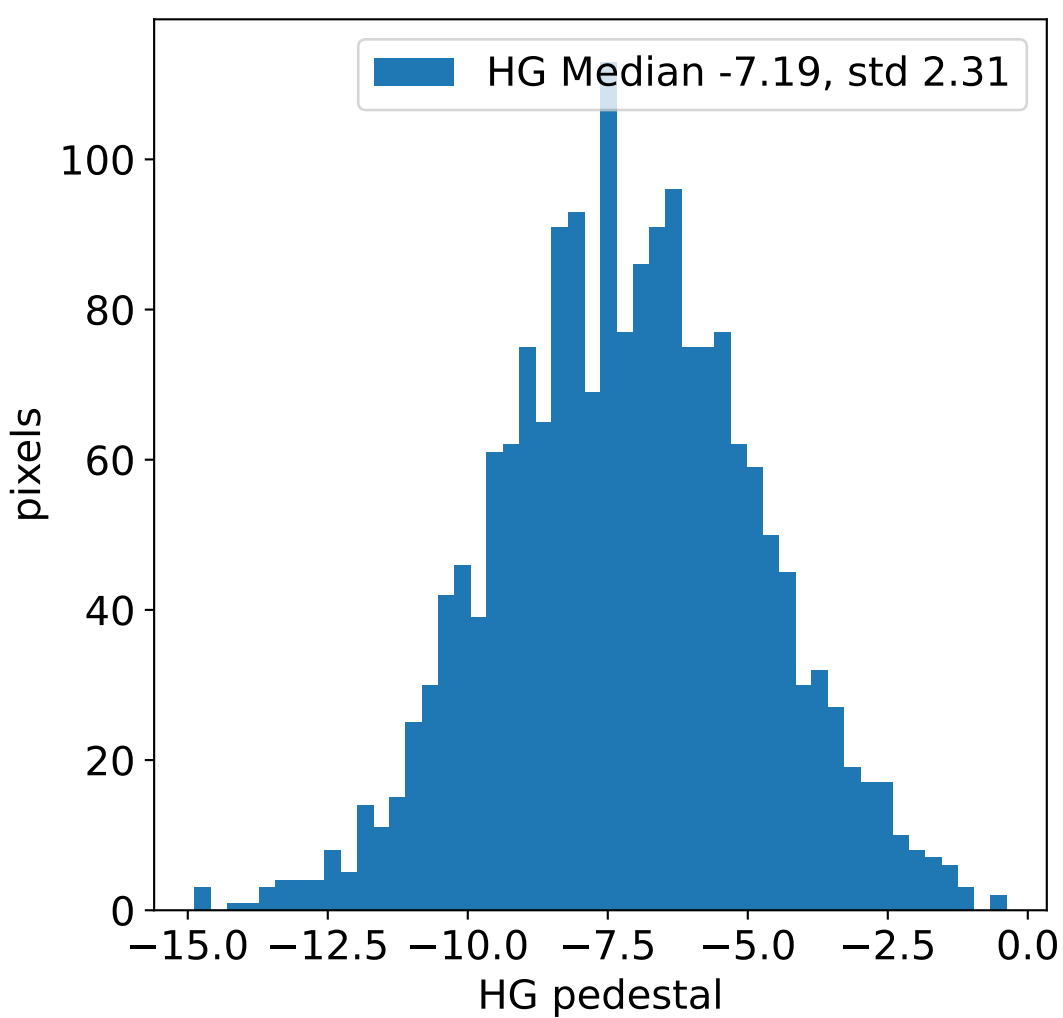

Run 12762, integration on 12 samples

Run 12762, pixel 0

Run 12762, pixel 0