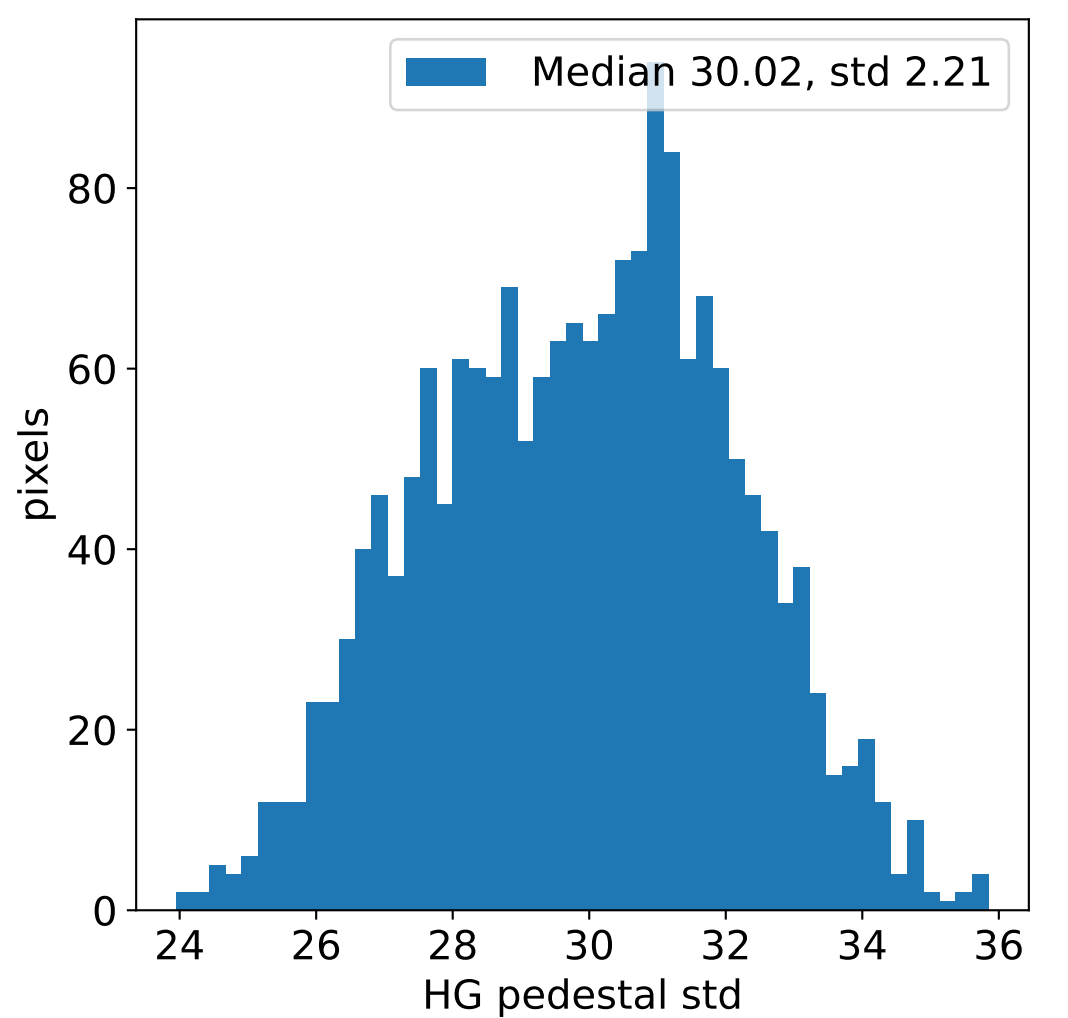

Run 12762, integration on 12 samples

Run 12762, pixel 0

Run 12762, pixel 0