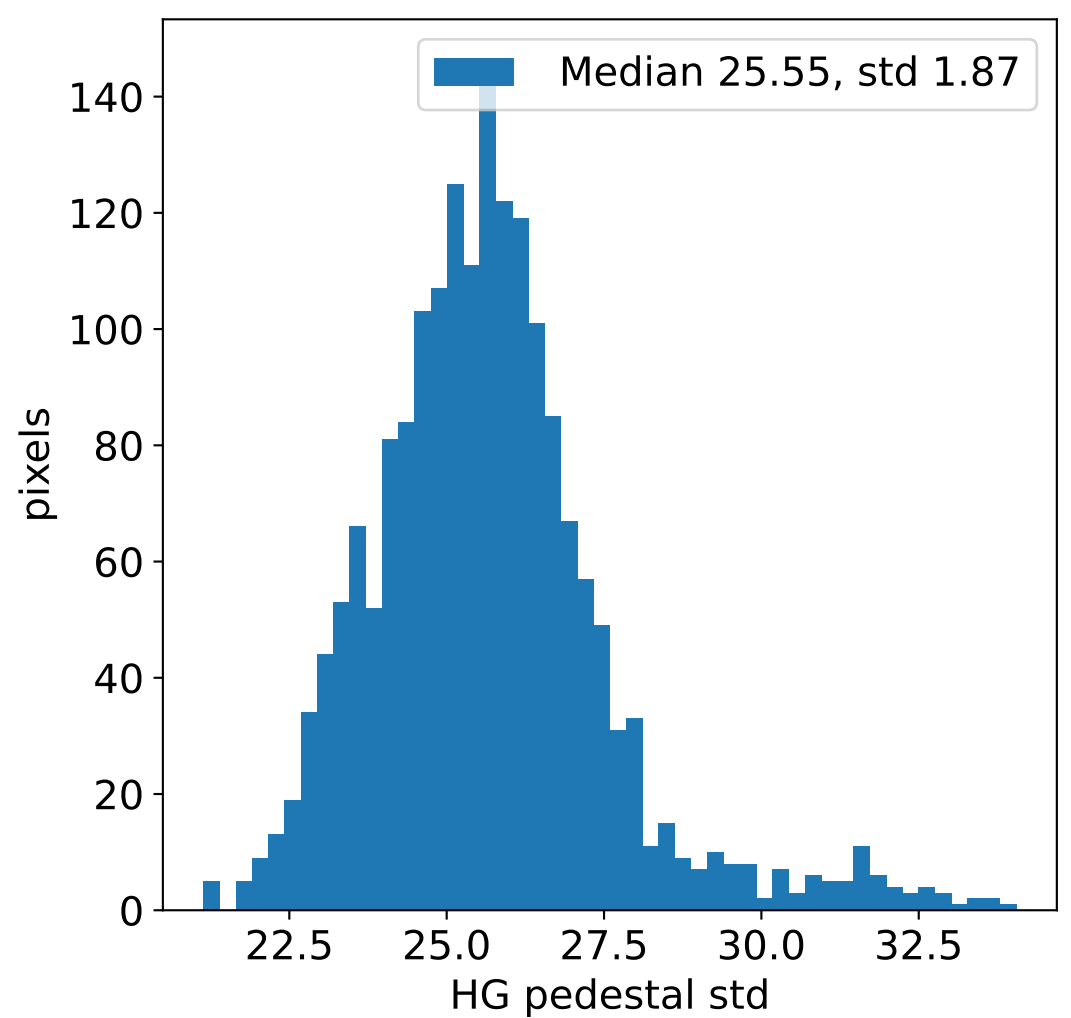

Run 13512, integration on 12 samples

Run 13512, pixel 0

Run 13512, pixel 0