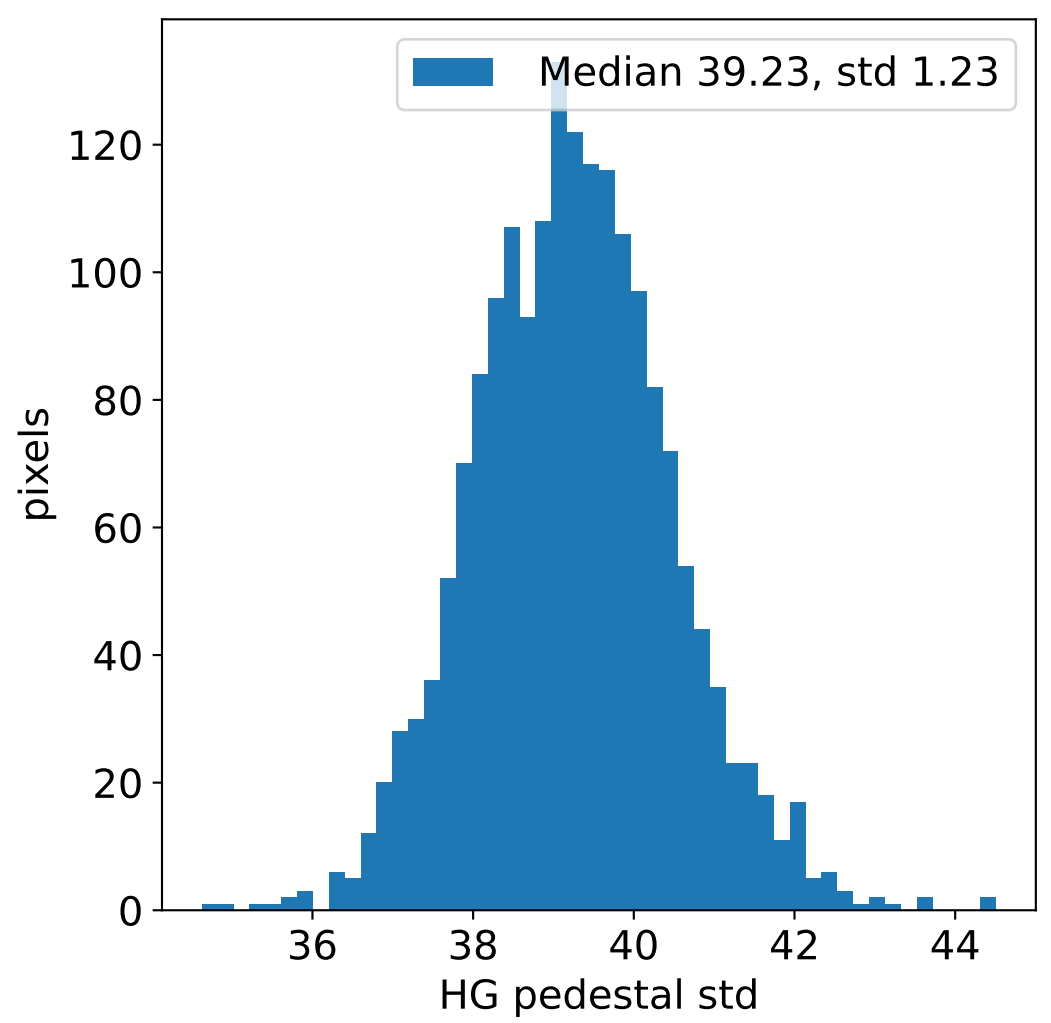

Run 13659, integration on 12 samples

Run 13659, pixel 0

Run 13659, pixel 0