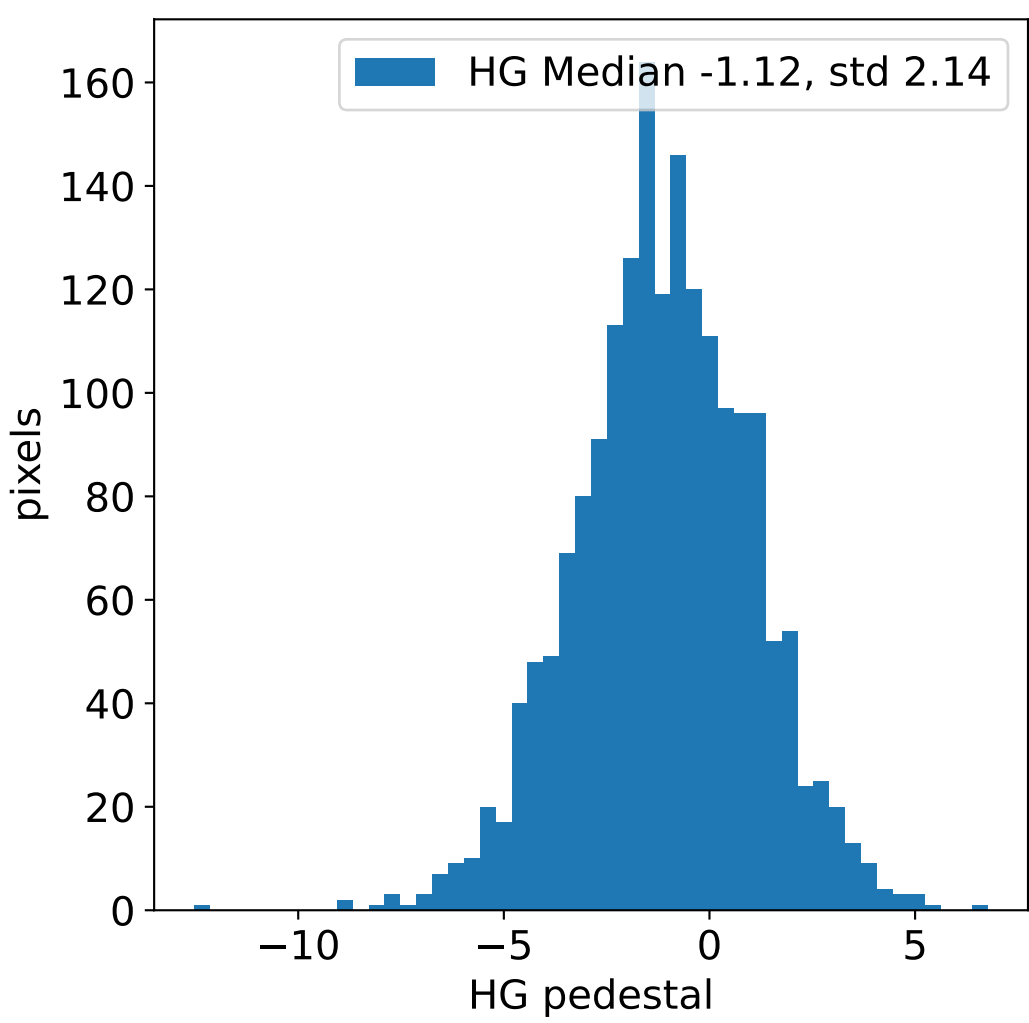

Run 13659, integration on 12 samples

Run 13659, pixel 0

Run 13659, pixel 0