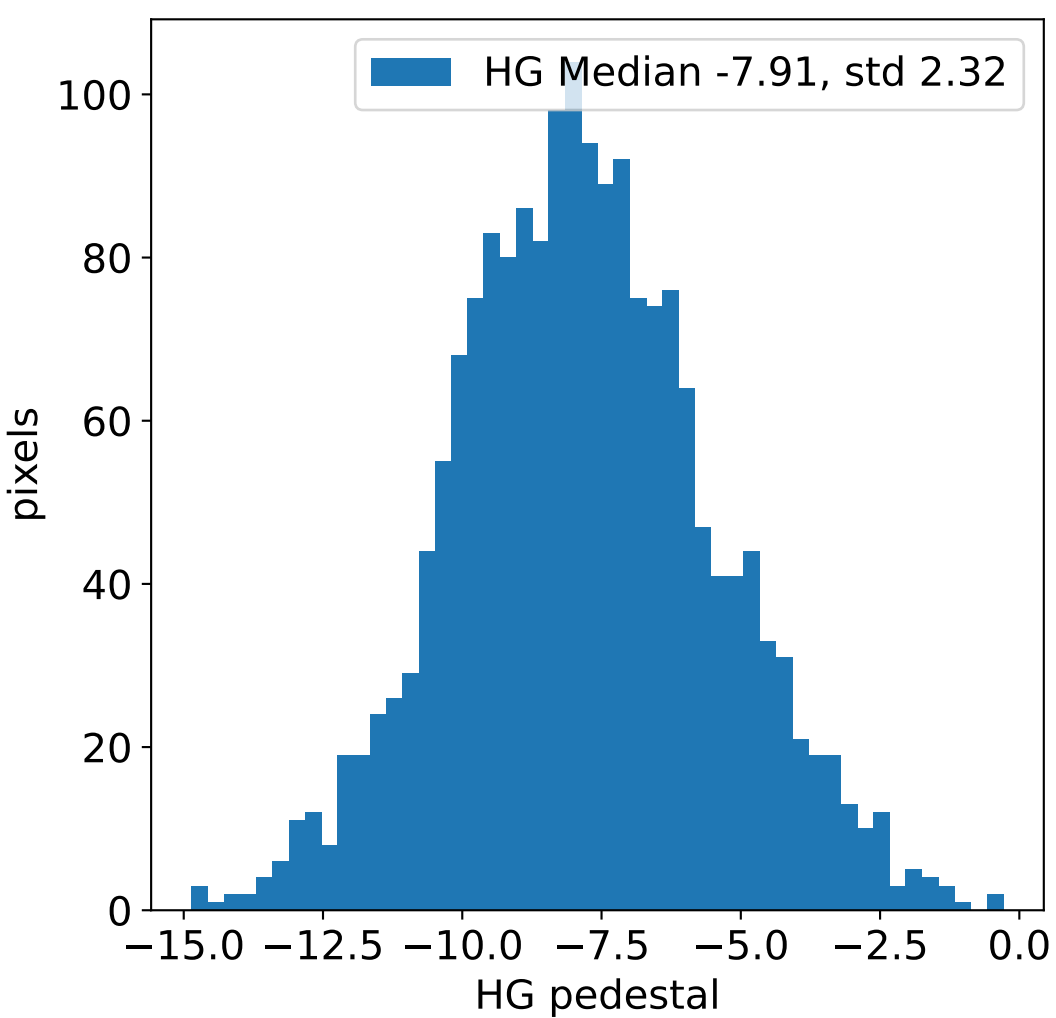

Run 13668, integration on 12 samples

Run 13668, pixel 0

Run 13668, pixel 0