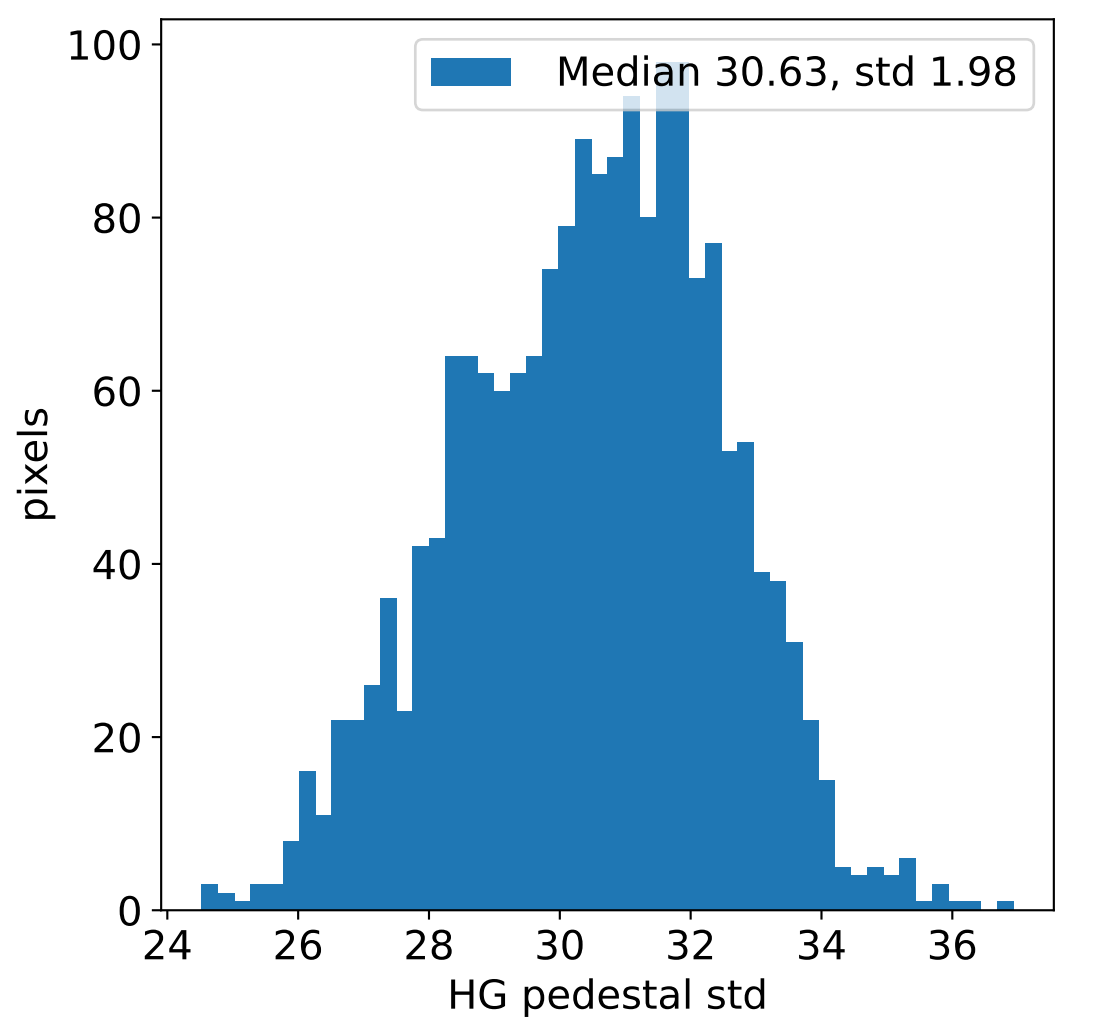

Run 13668, integration on 12 samples

Run 13668, pixel 0

Run 13668, pixel 0