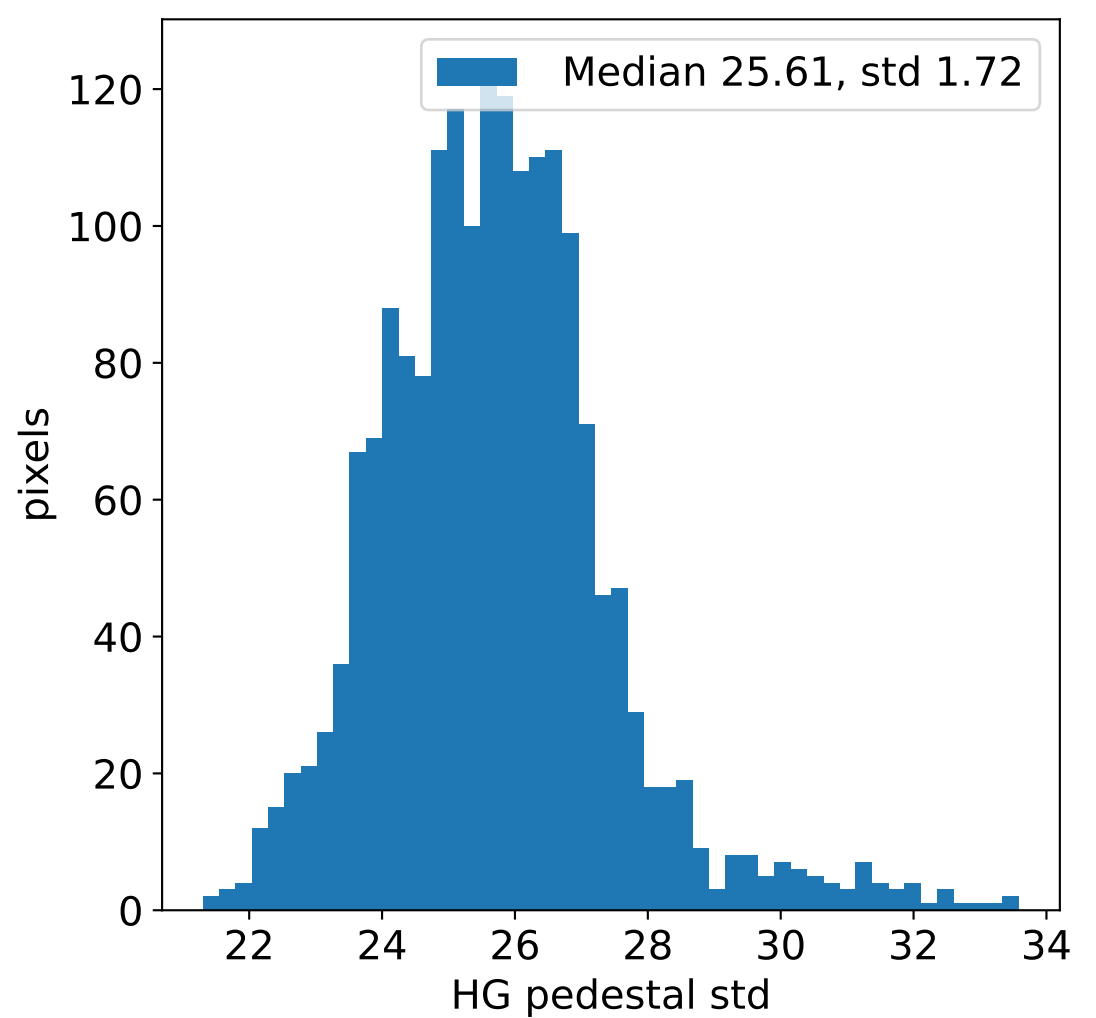

Run 13670, integration on 12 samples

Run 13670, pixel 0

Run 13670, pixel 0