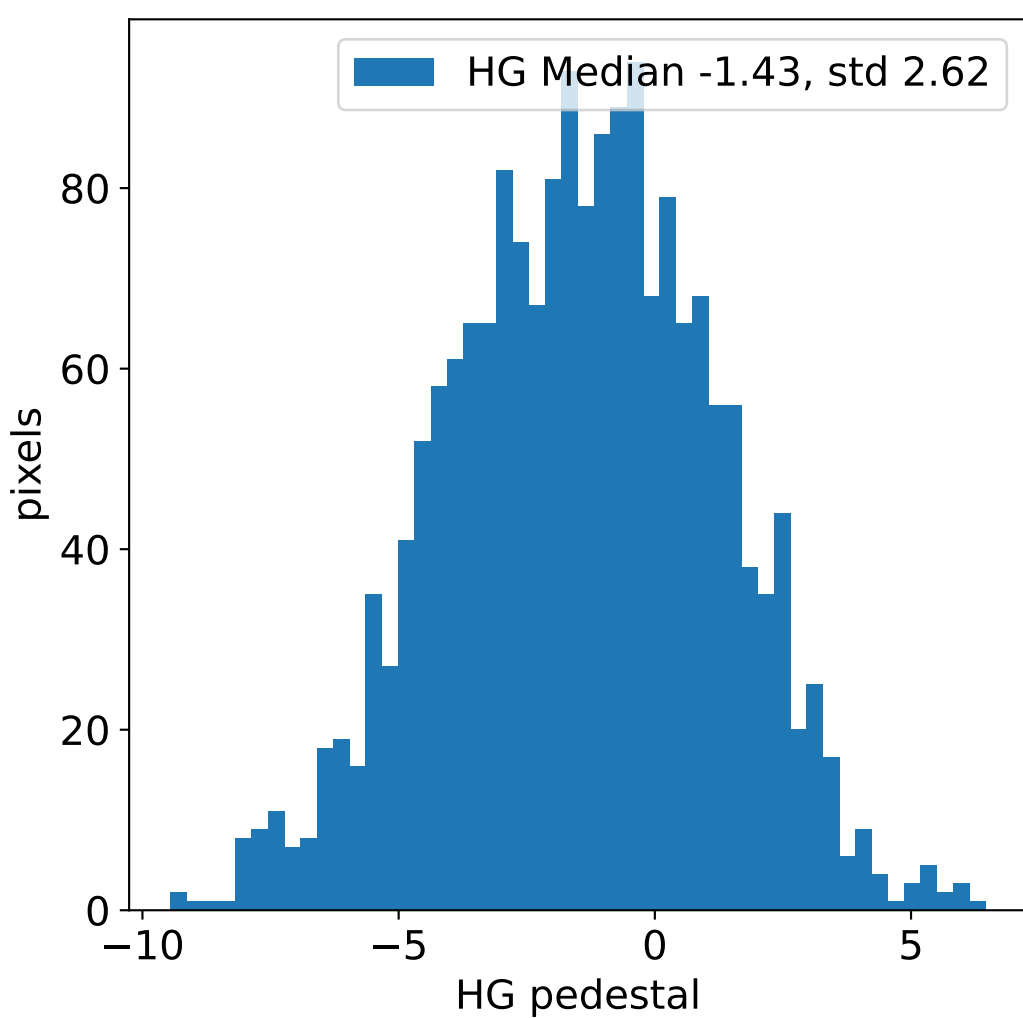

Run 13670, integration on 12 samples

Run 13670, pixel 0

Run 13670, pixel 0