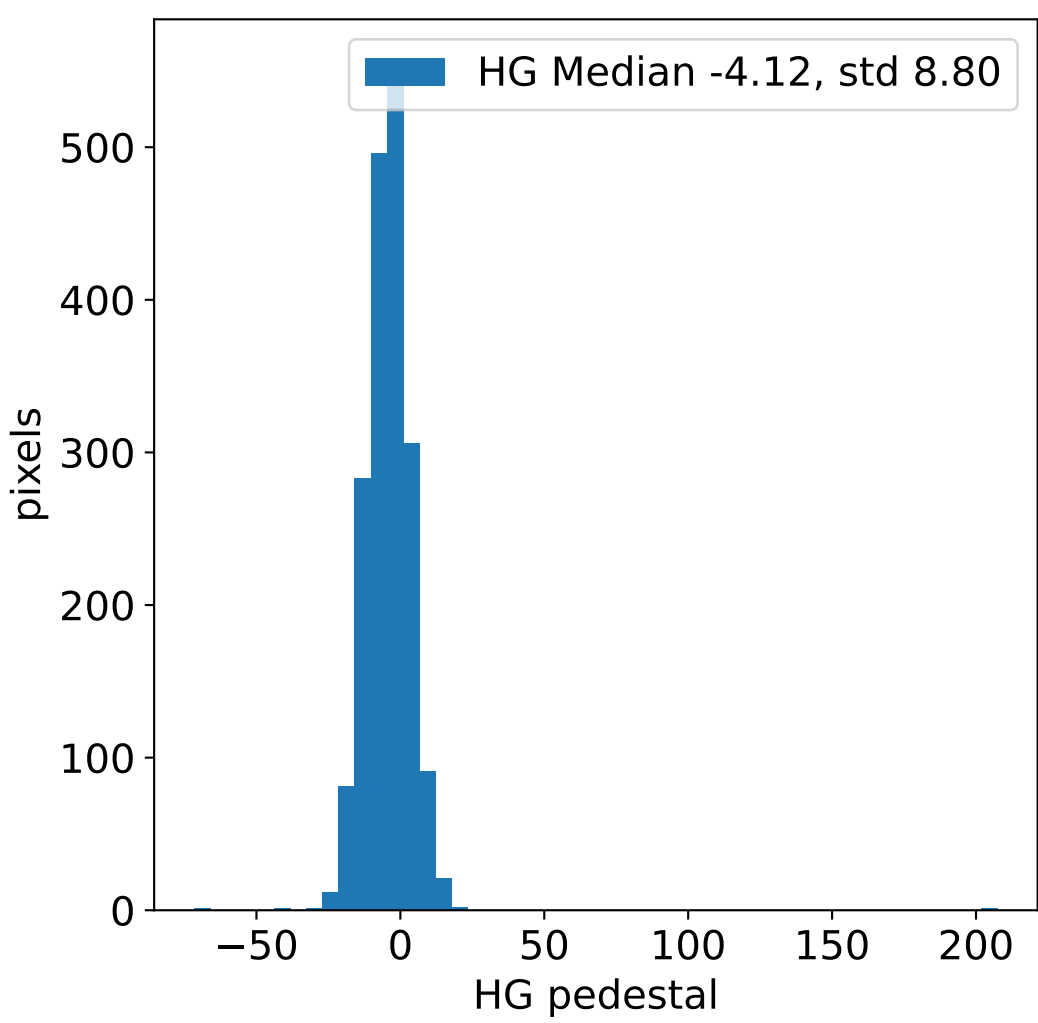

Run 13706, integration on 12 samples

HG pedestal [ADC]

LG pedestal [ADC]

HG pedestal std [ADC]

LG pedestal std [ADC]

Run 13706, pixel 0

Run 13706, pixel 0