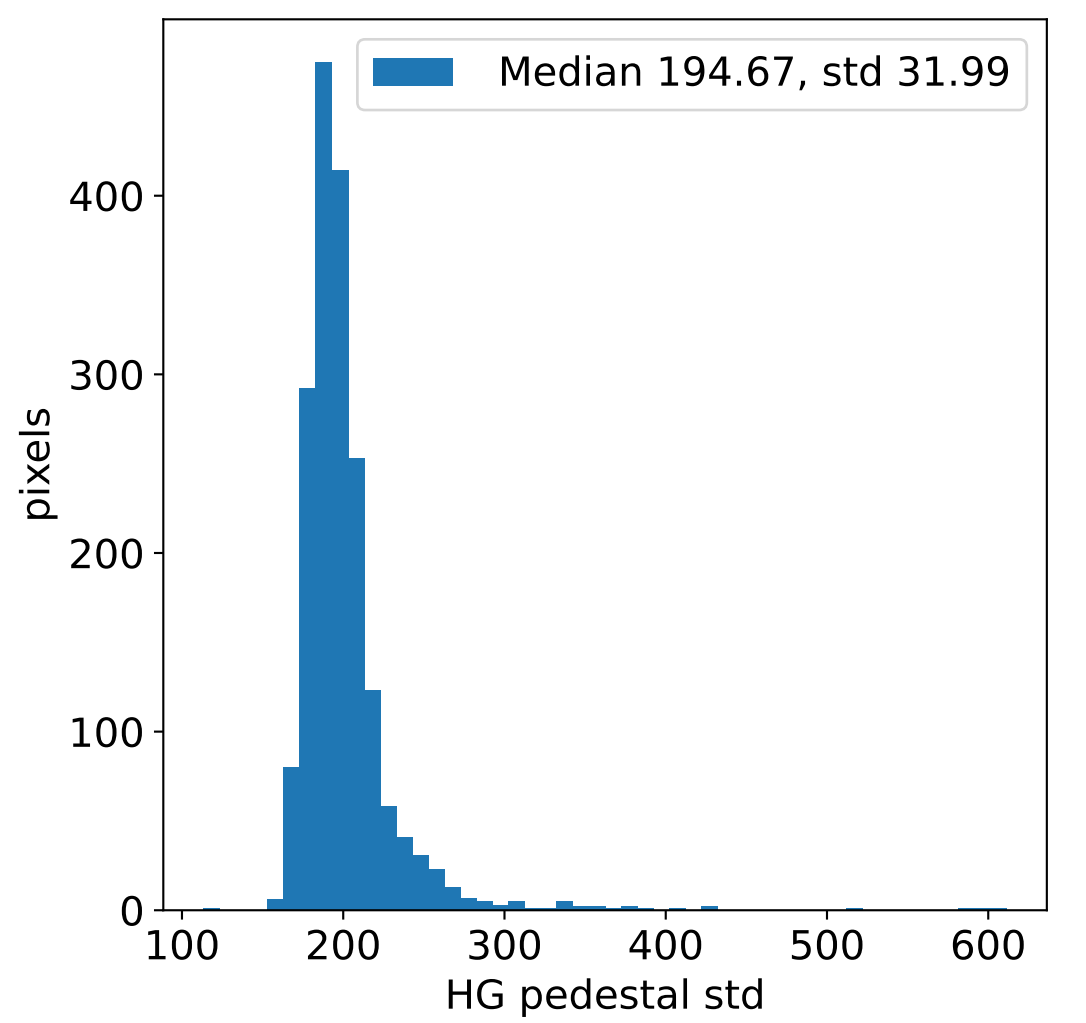

Run 13706, integration on 12 samples

HG pedestal [ADC]

LG pedestal [ADC]

HG pedestal std [ADC]

LG pedestal std [ADC]

Run 13706, pixel 0

Run 13706, pixel 0