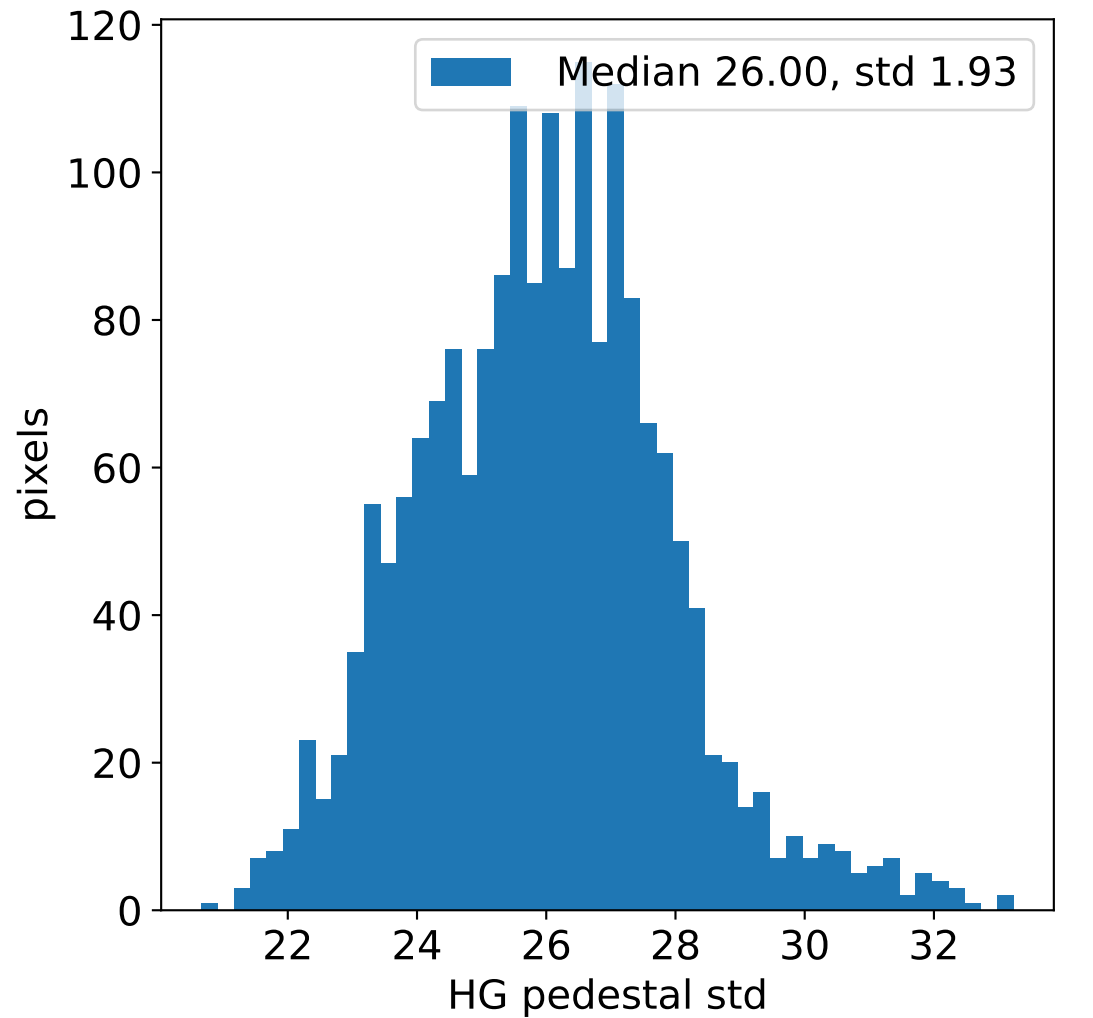

Run 13779, integration on 12 samples

Run 13779, pixel 0

Run 13779, pixel 0