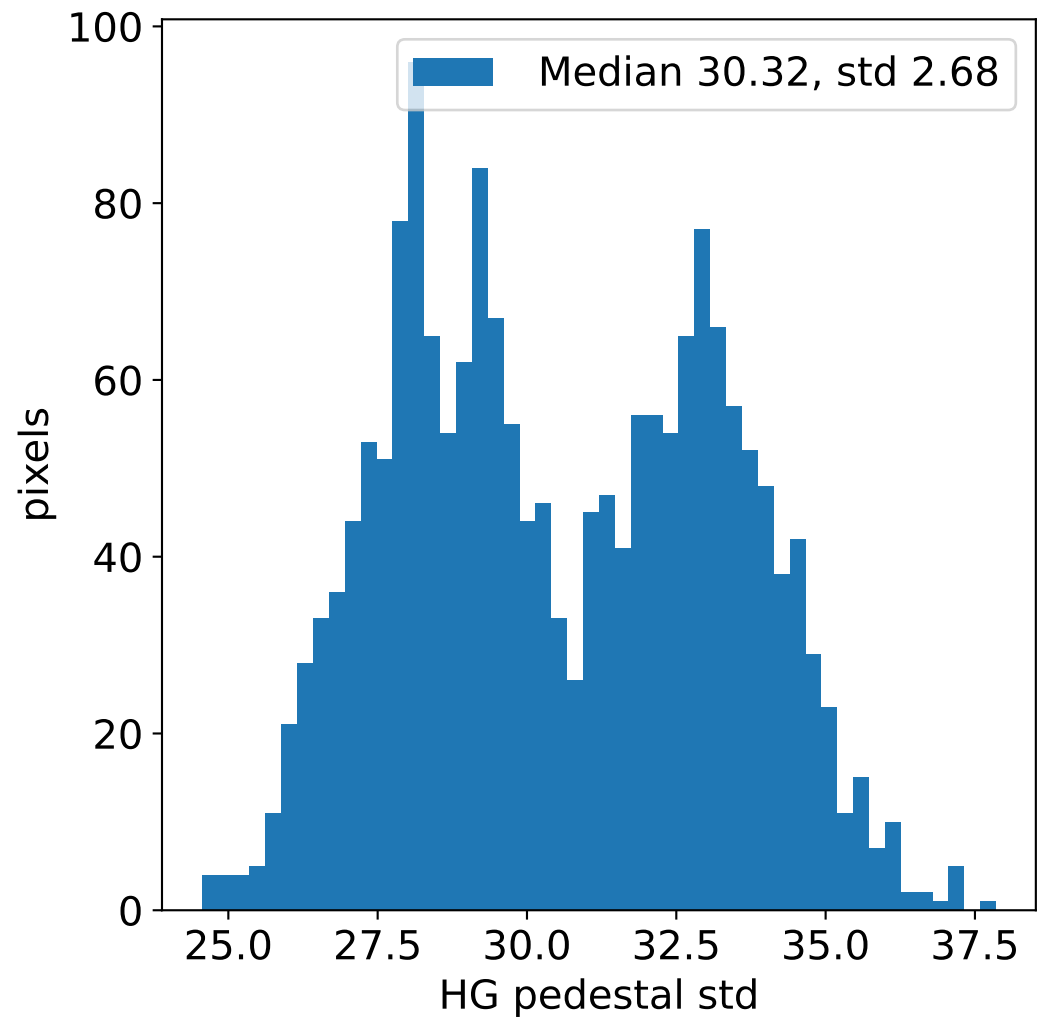

Run 13808, integration on 12 samples

Run 13808, pixel 0

Run 13808, pixel 0