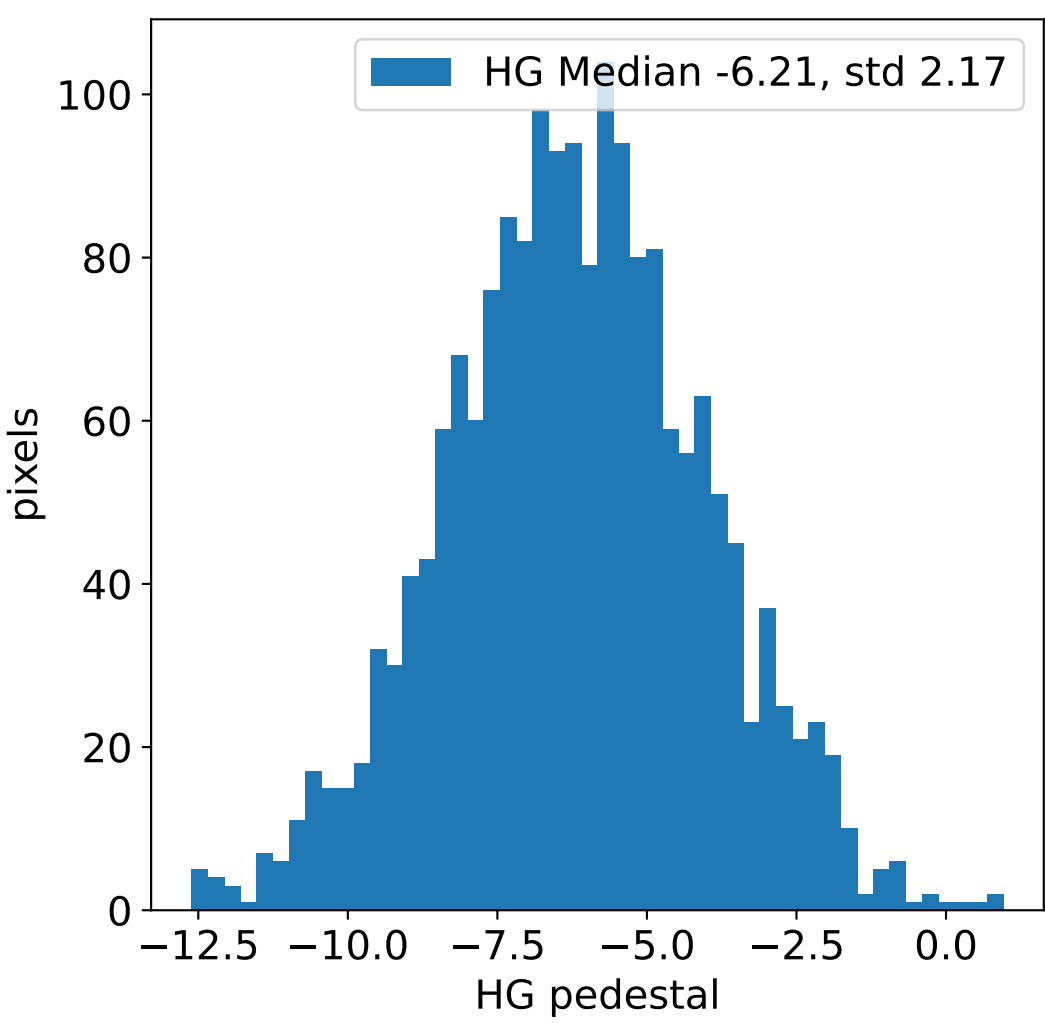

Run 13826, integration on 12 samples

Run 13826, pixel 0

Run 13826, pixel 0