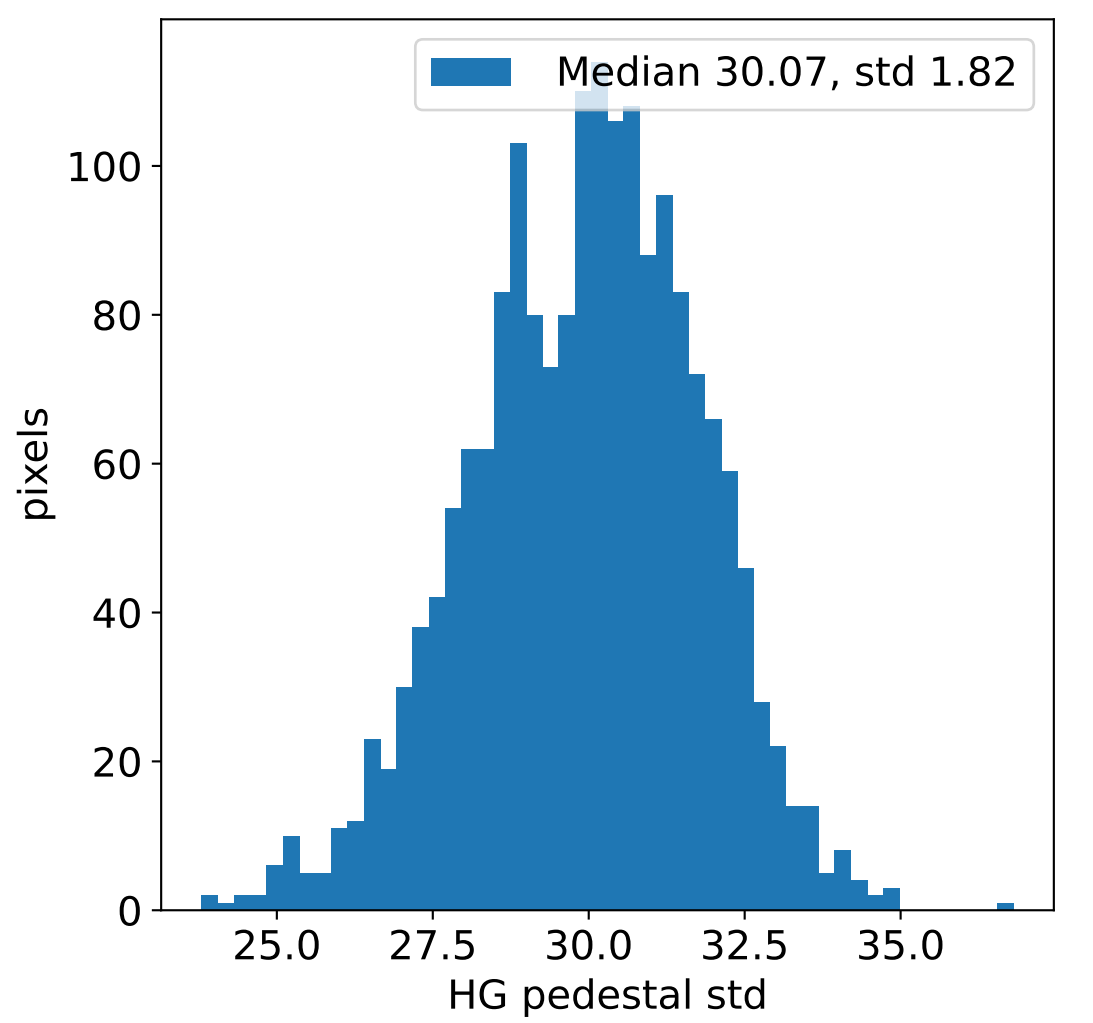

Run 13826, integration on 12 samples

Run 13826, pixel 0

Run 13826, pixel 0