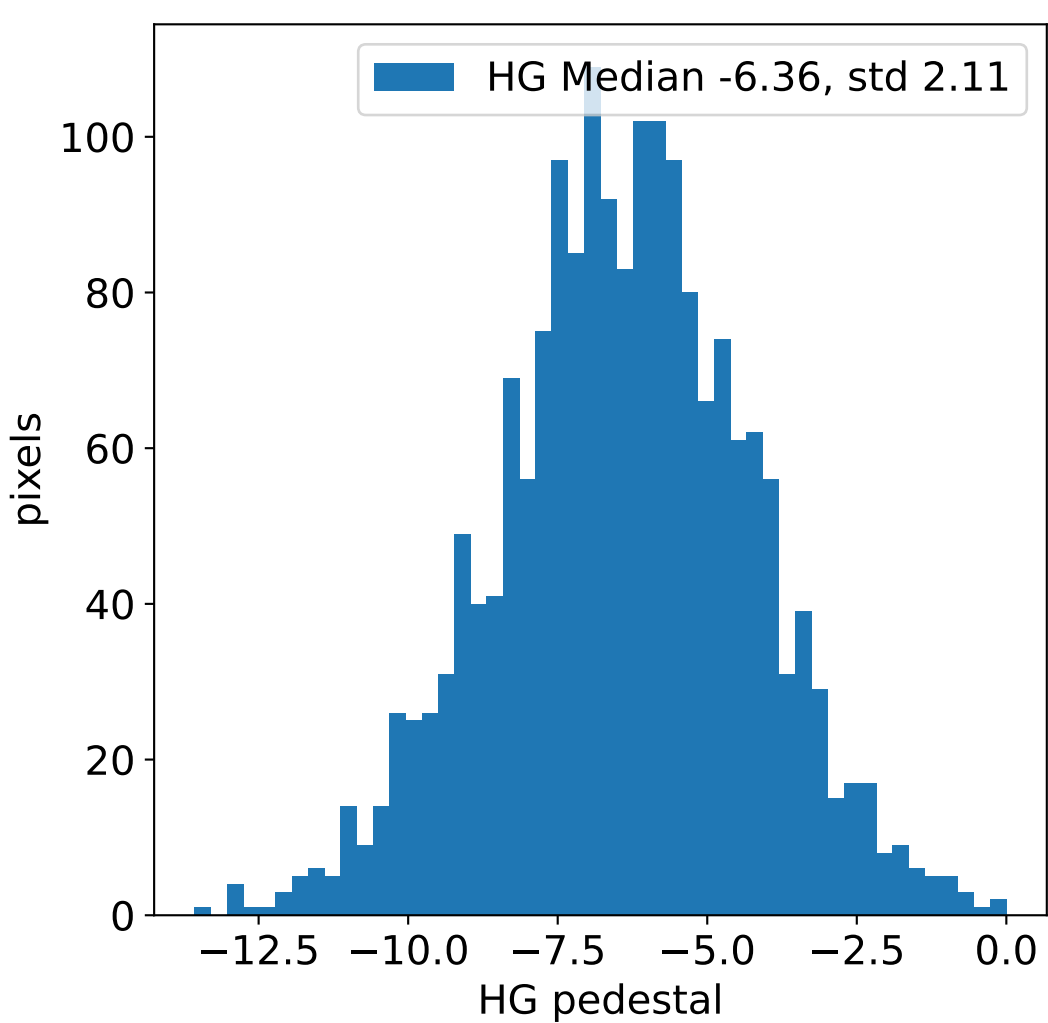

# Run 13857, integration on 12 samples

# Run 13857, pixel 0