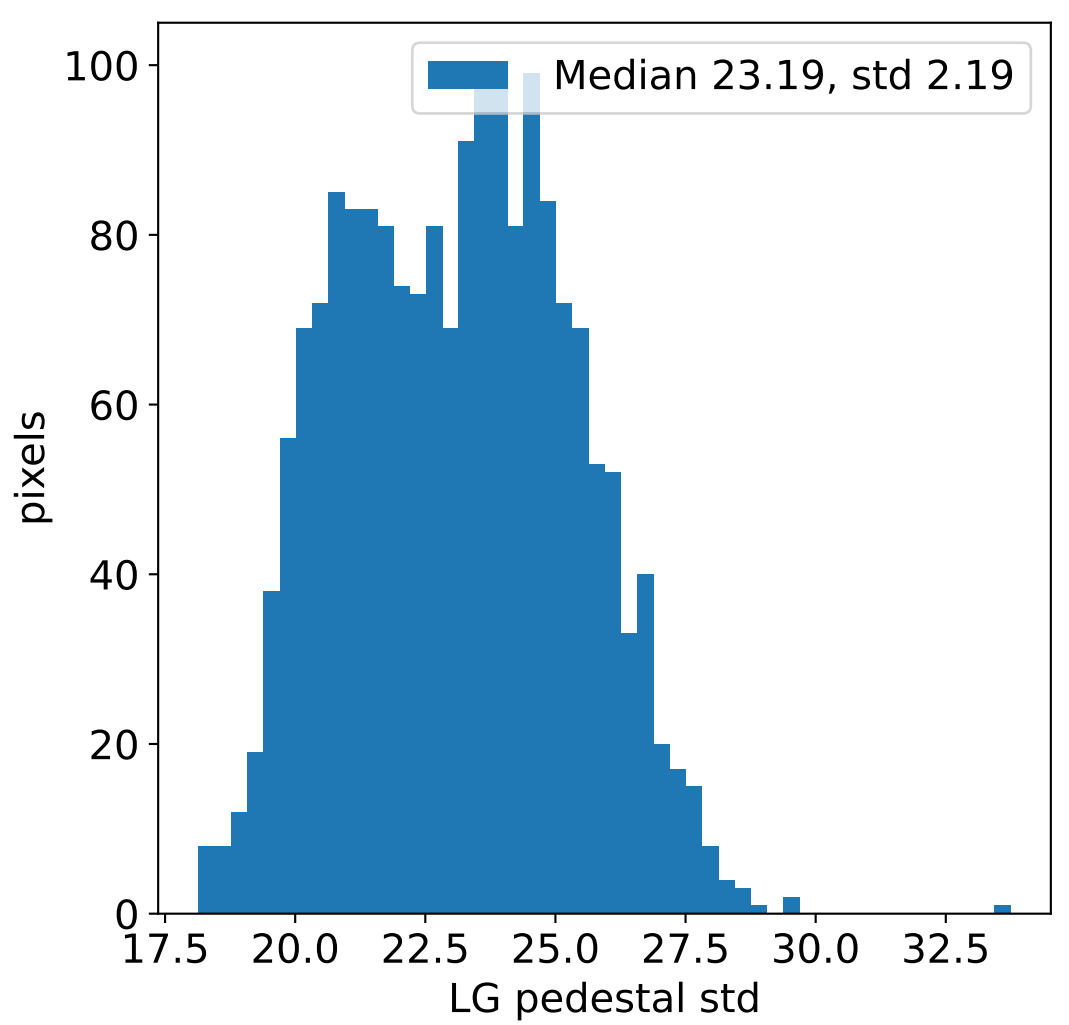

# Run 13857, integration on 12 samples

# Run 13857, pixel 0