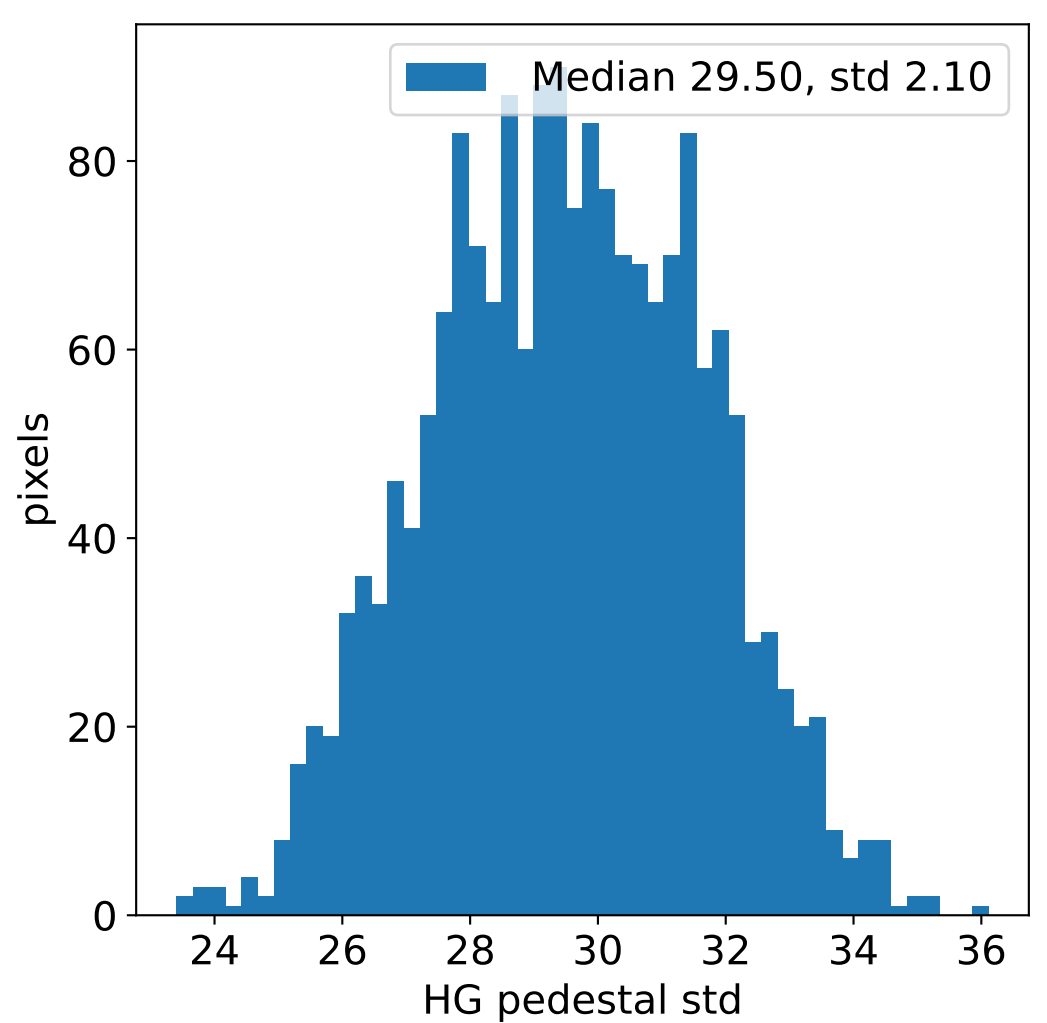

# Run 13857, integration on 12 samples

# Run 13857, pixel 0