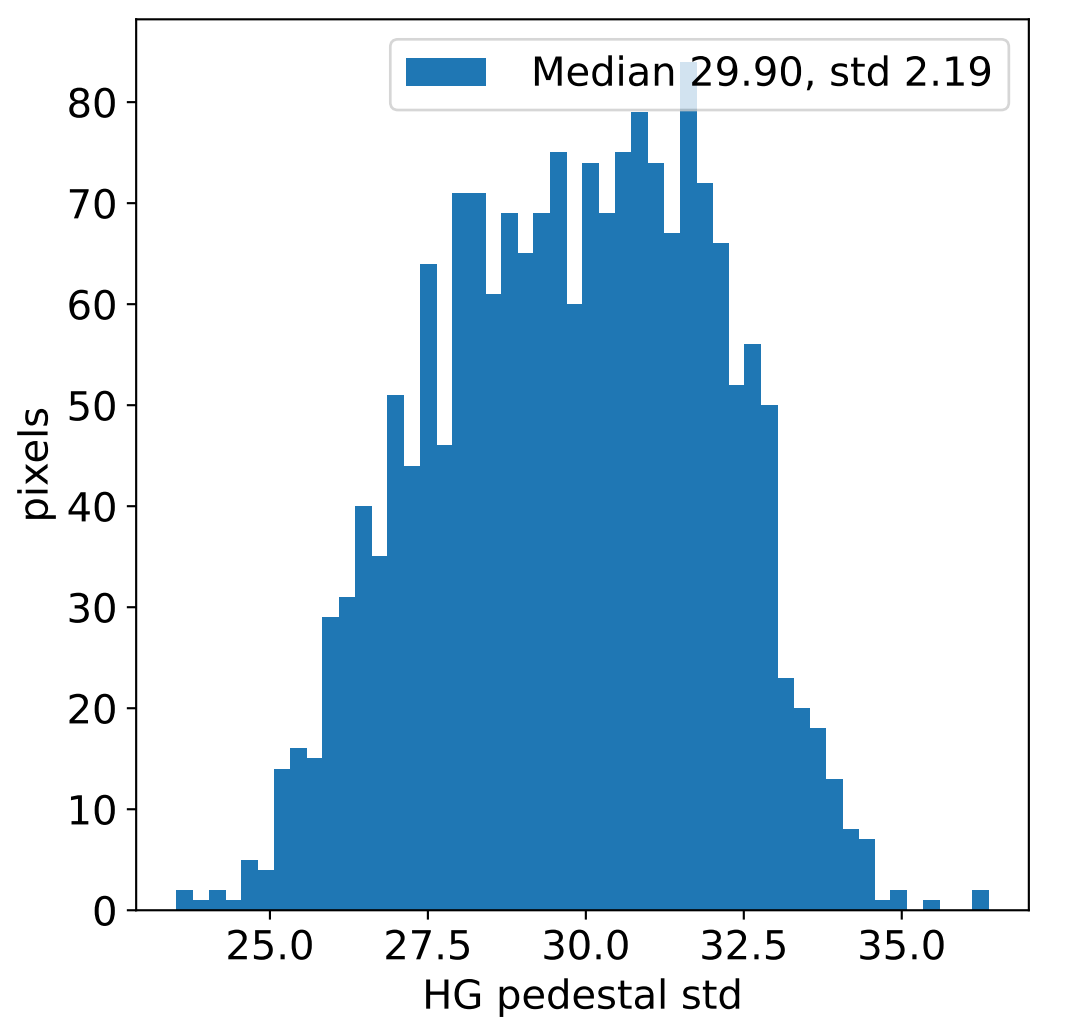

Run 13917, integration on 12 samples

Run 13917, pixel 0

Run 13917, pixel 0