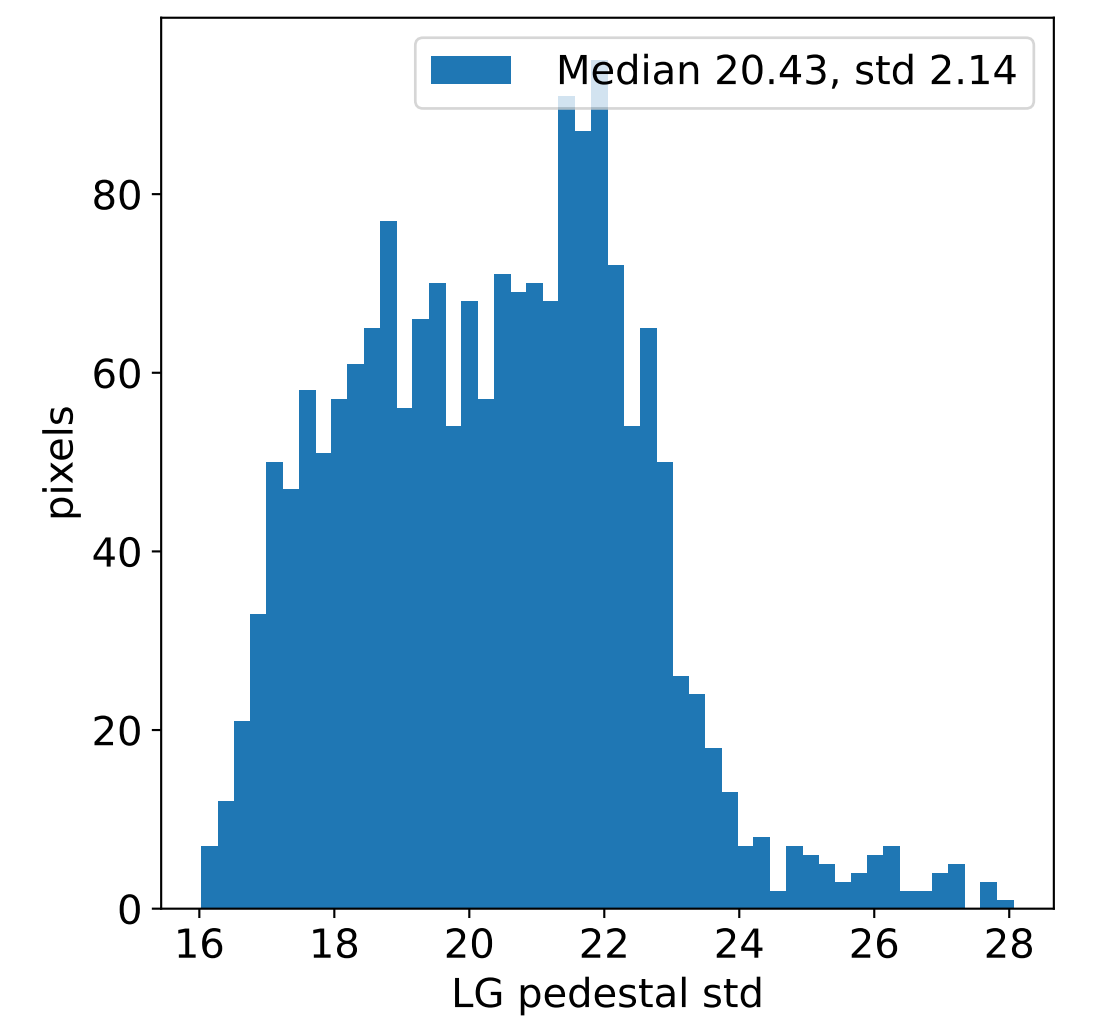

Run 14000, integration on 12 samples

Run 14000, pixel 0

Run 14000, pixel 0