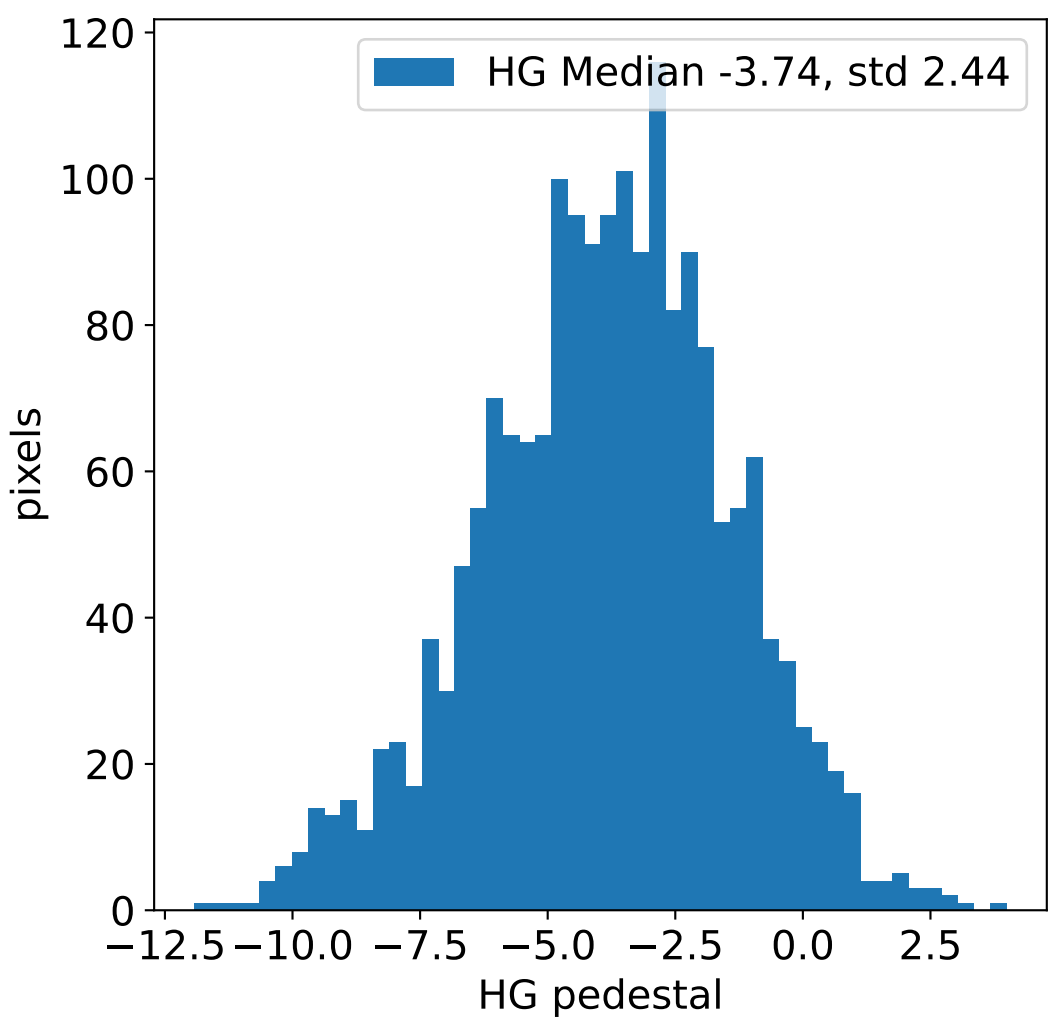

Run 14000, integration on 12 samples

Run 14000, pixel 0

Run 14000, pixel 0