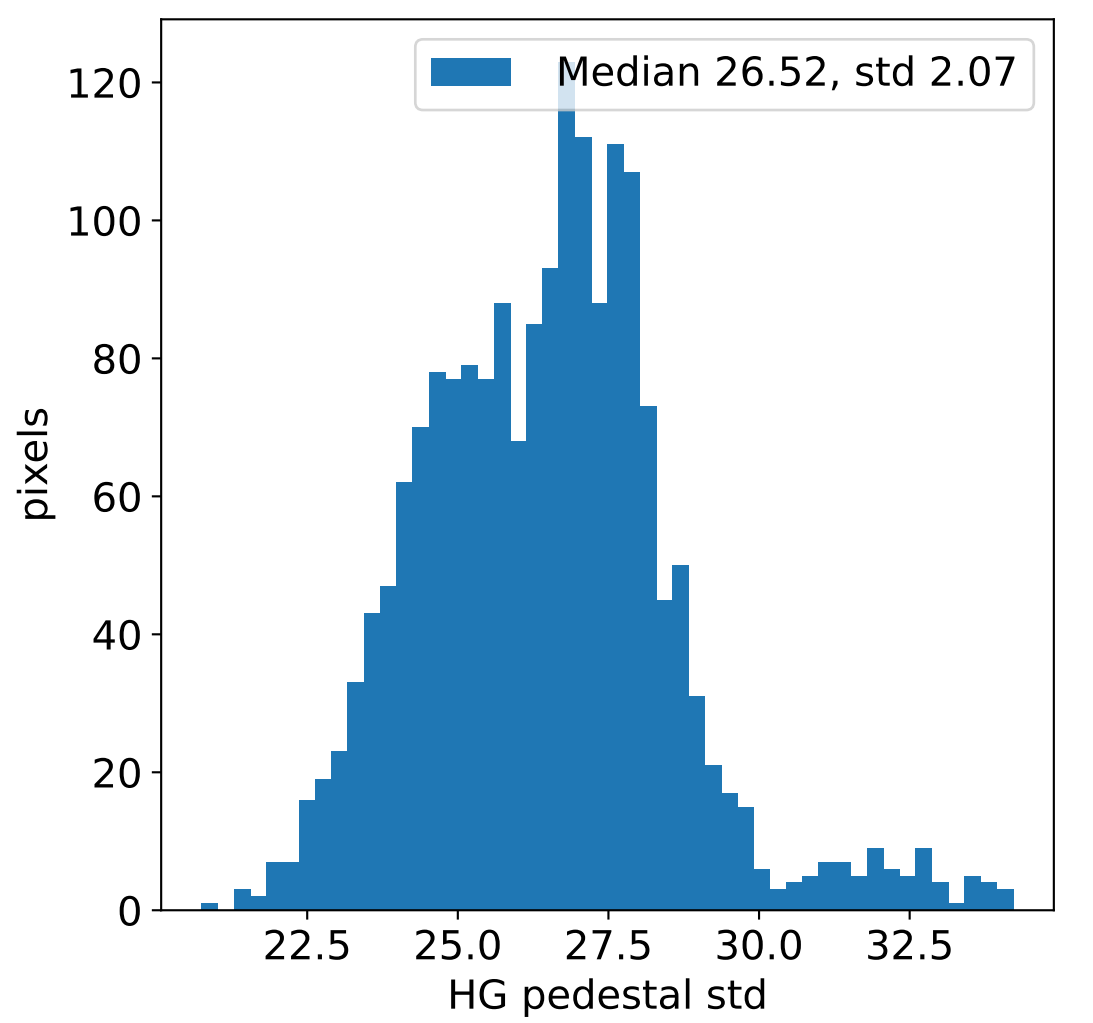

Run 14000, integration on 12 samples

Run 14000, pixel 0

Run 14000, pixel 0