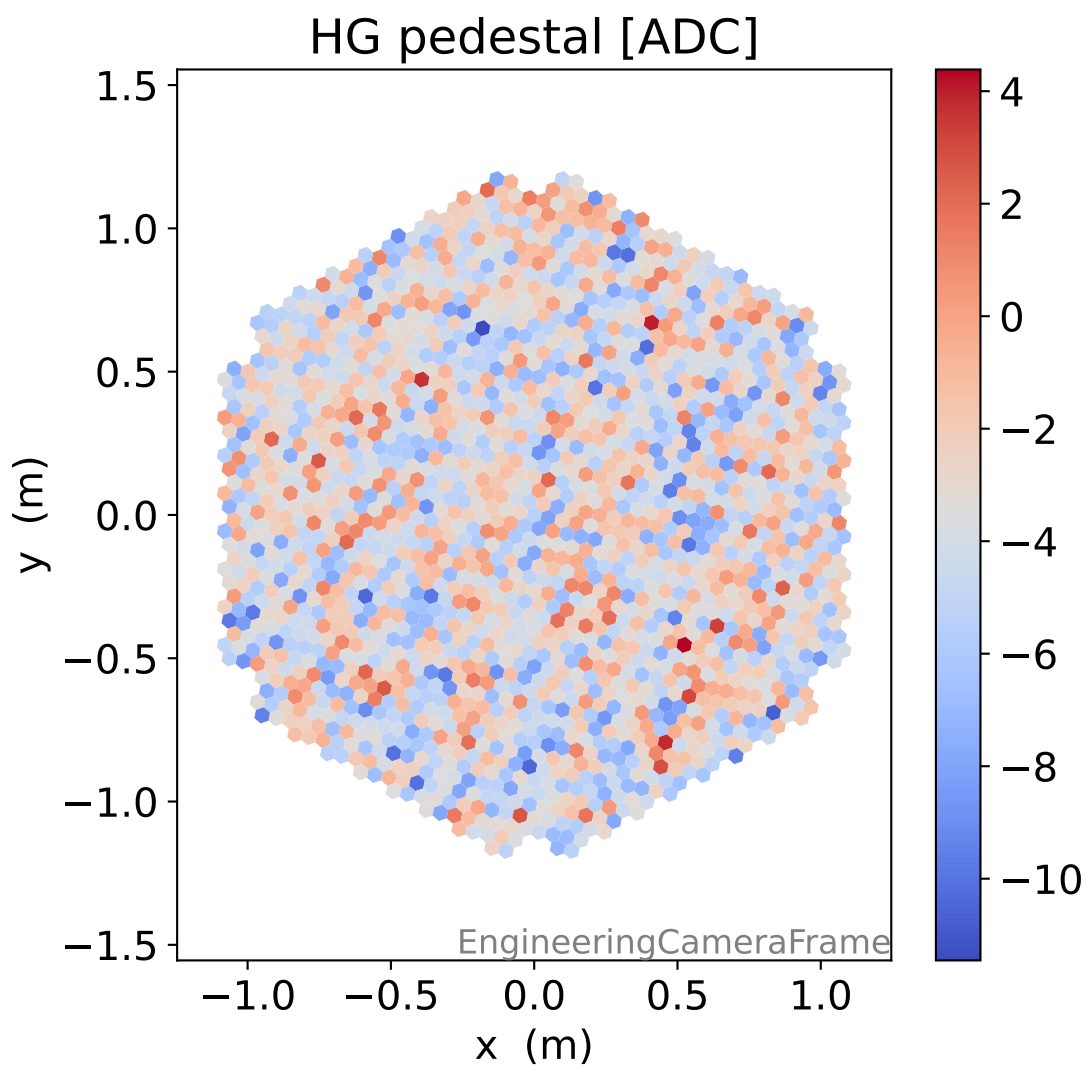

Run 14000, integration on 12 samples

Run 14000, pixel 0

Run 14000, pixel 0