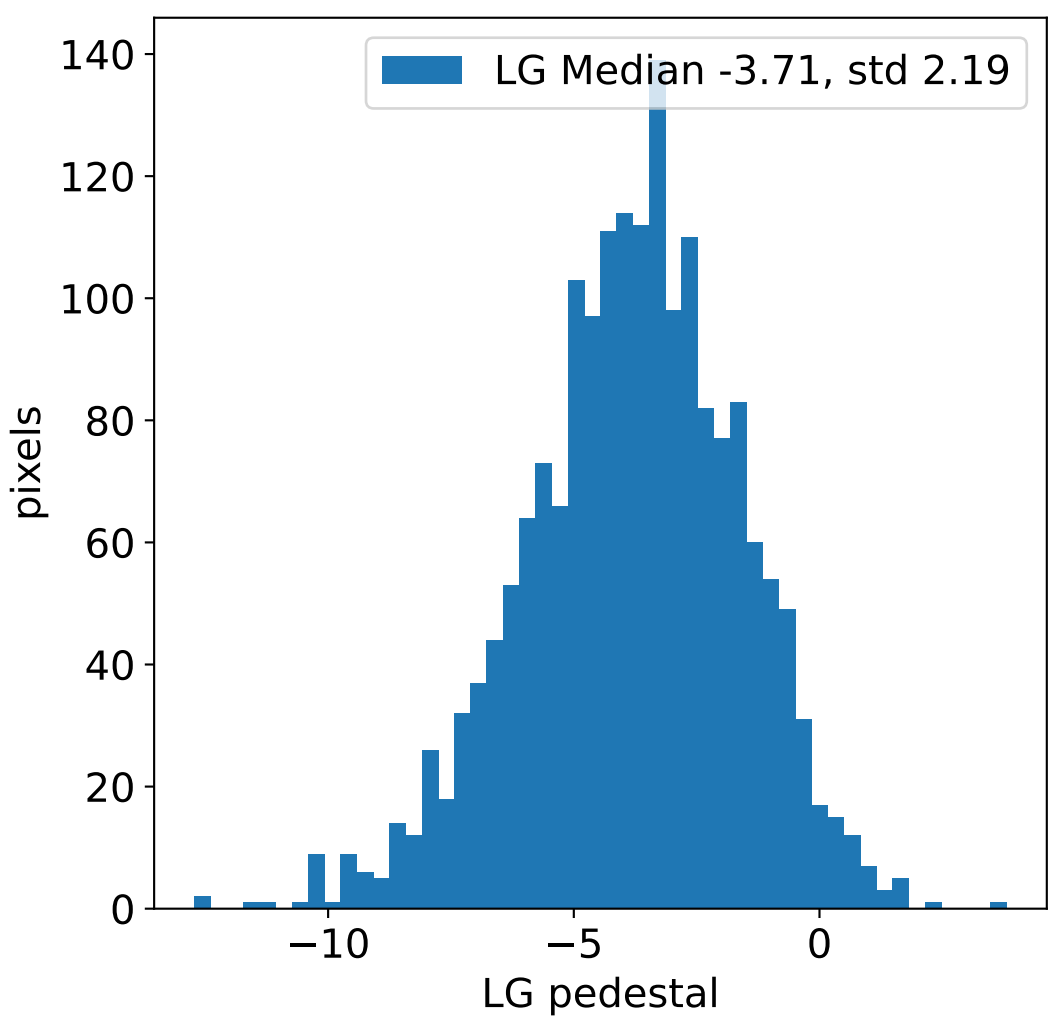

Run 14000, integration on 12 samples

Run 14000, pixel 0

Run 14000, pixel 0