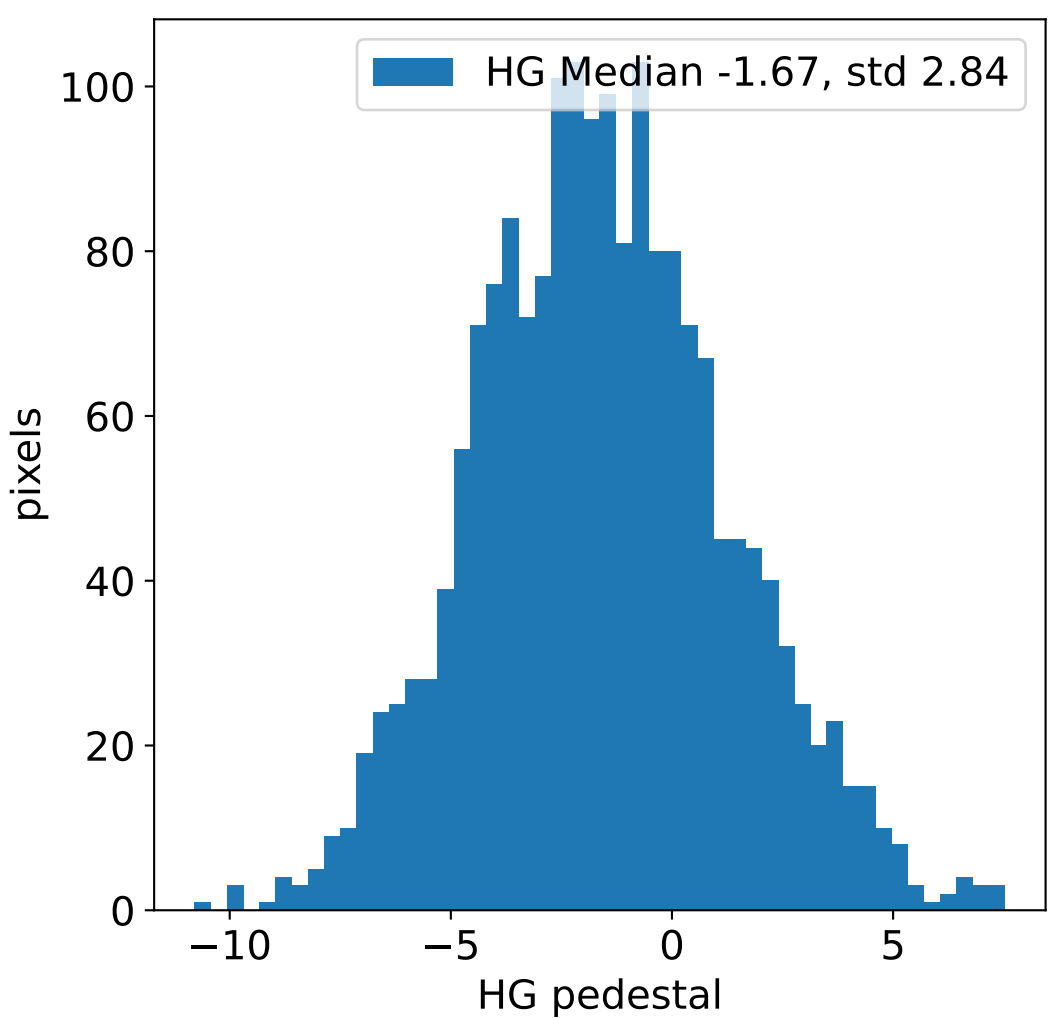

Run 14024, integration on 12 samples

Run 14024, pixel 0

Run 14024, pixel 0