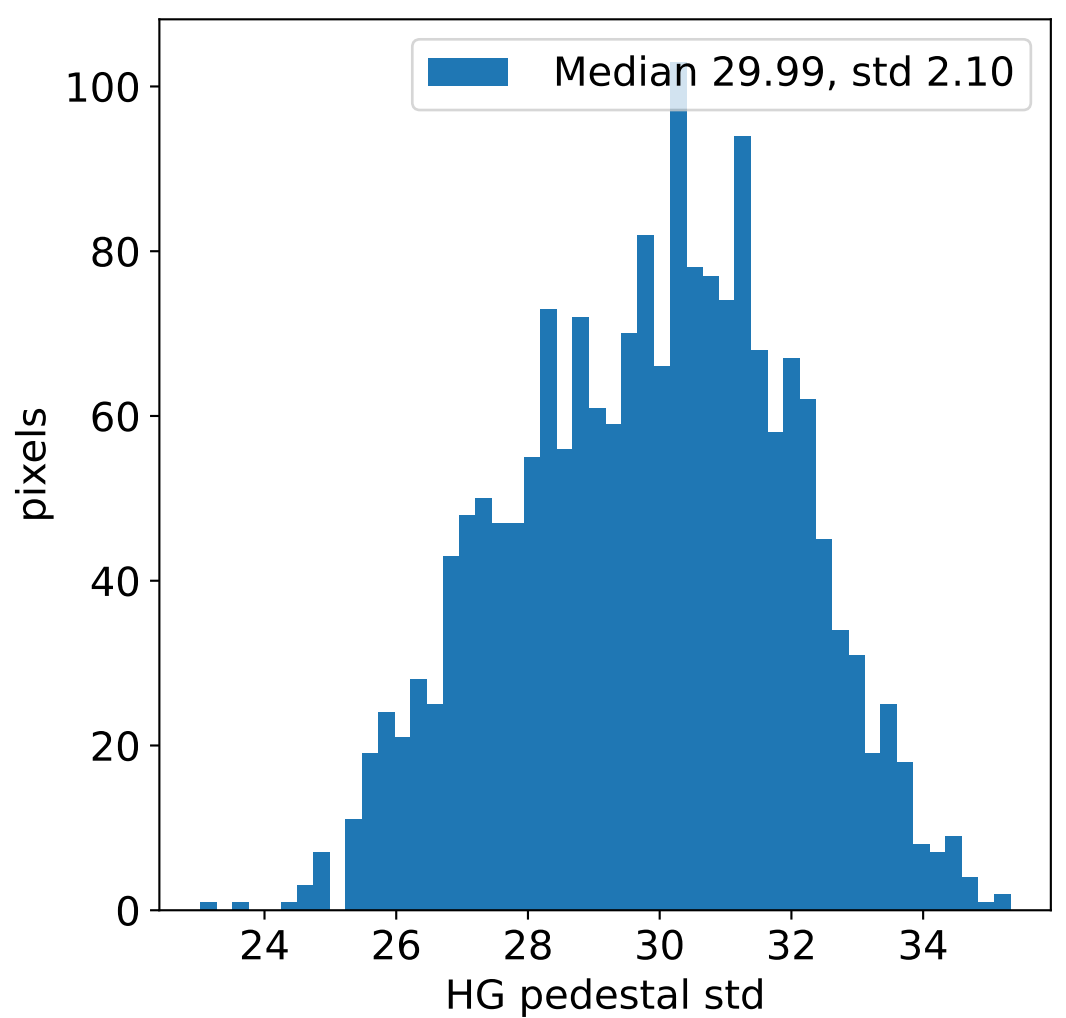

Run 14024, integration on 12 samples

Run 14024, pixel 0

Run 14024, pixel 0