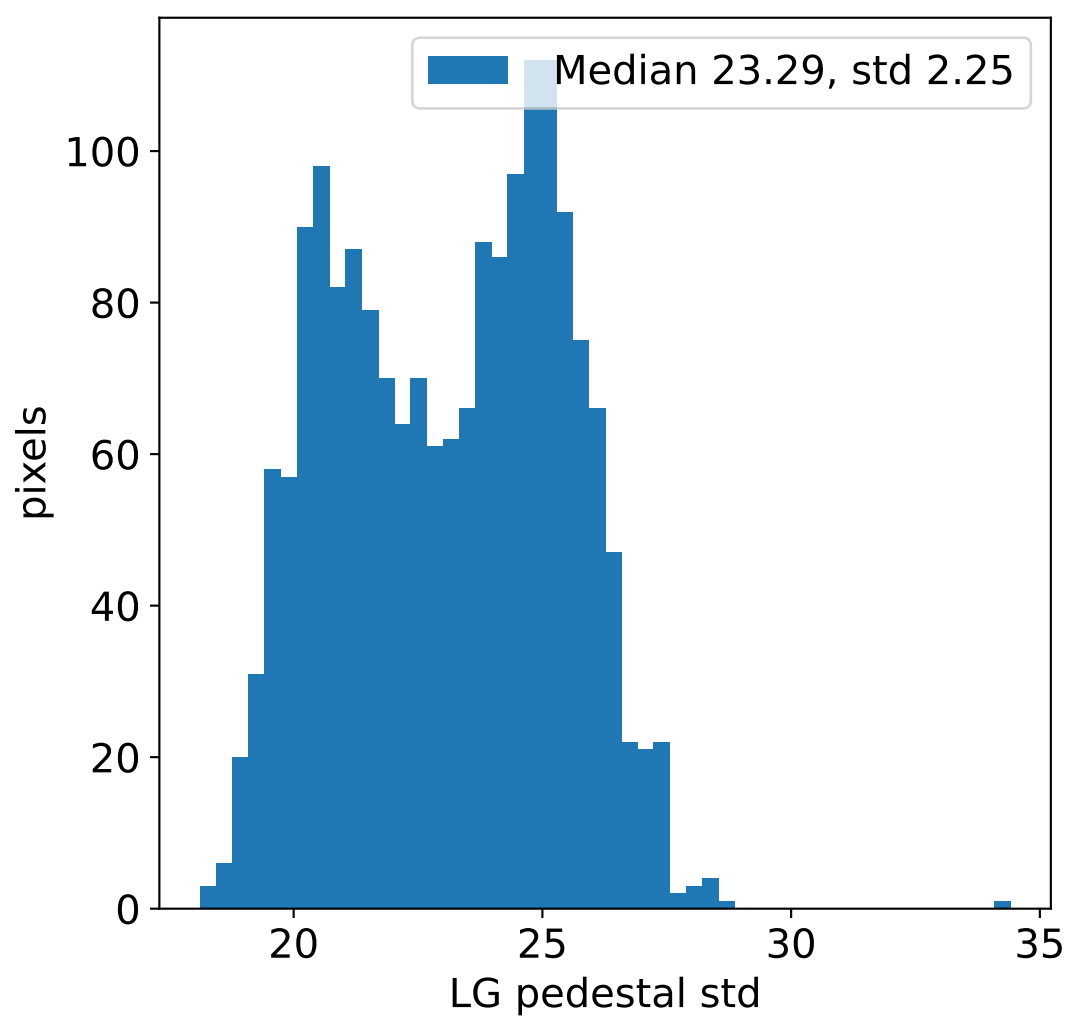

Run 14024, integration on 12 samples

Run 14024, pixel 0

Run 14024, pixel 0